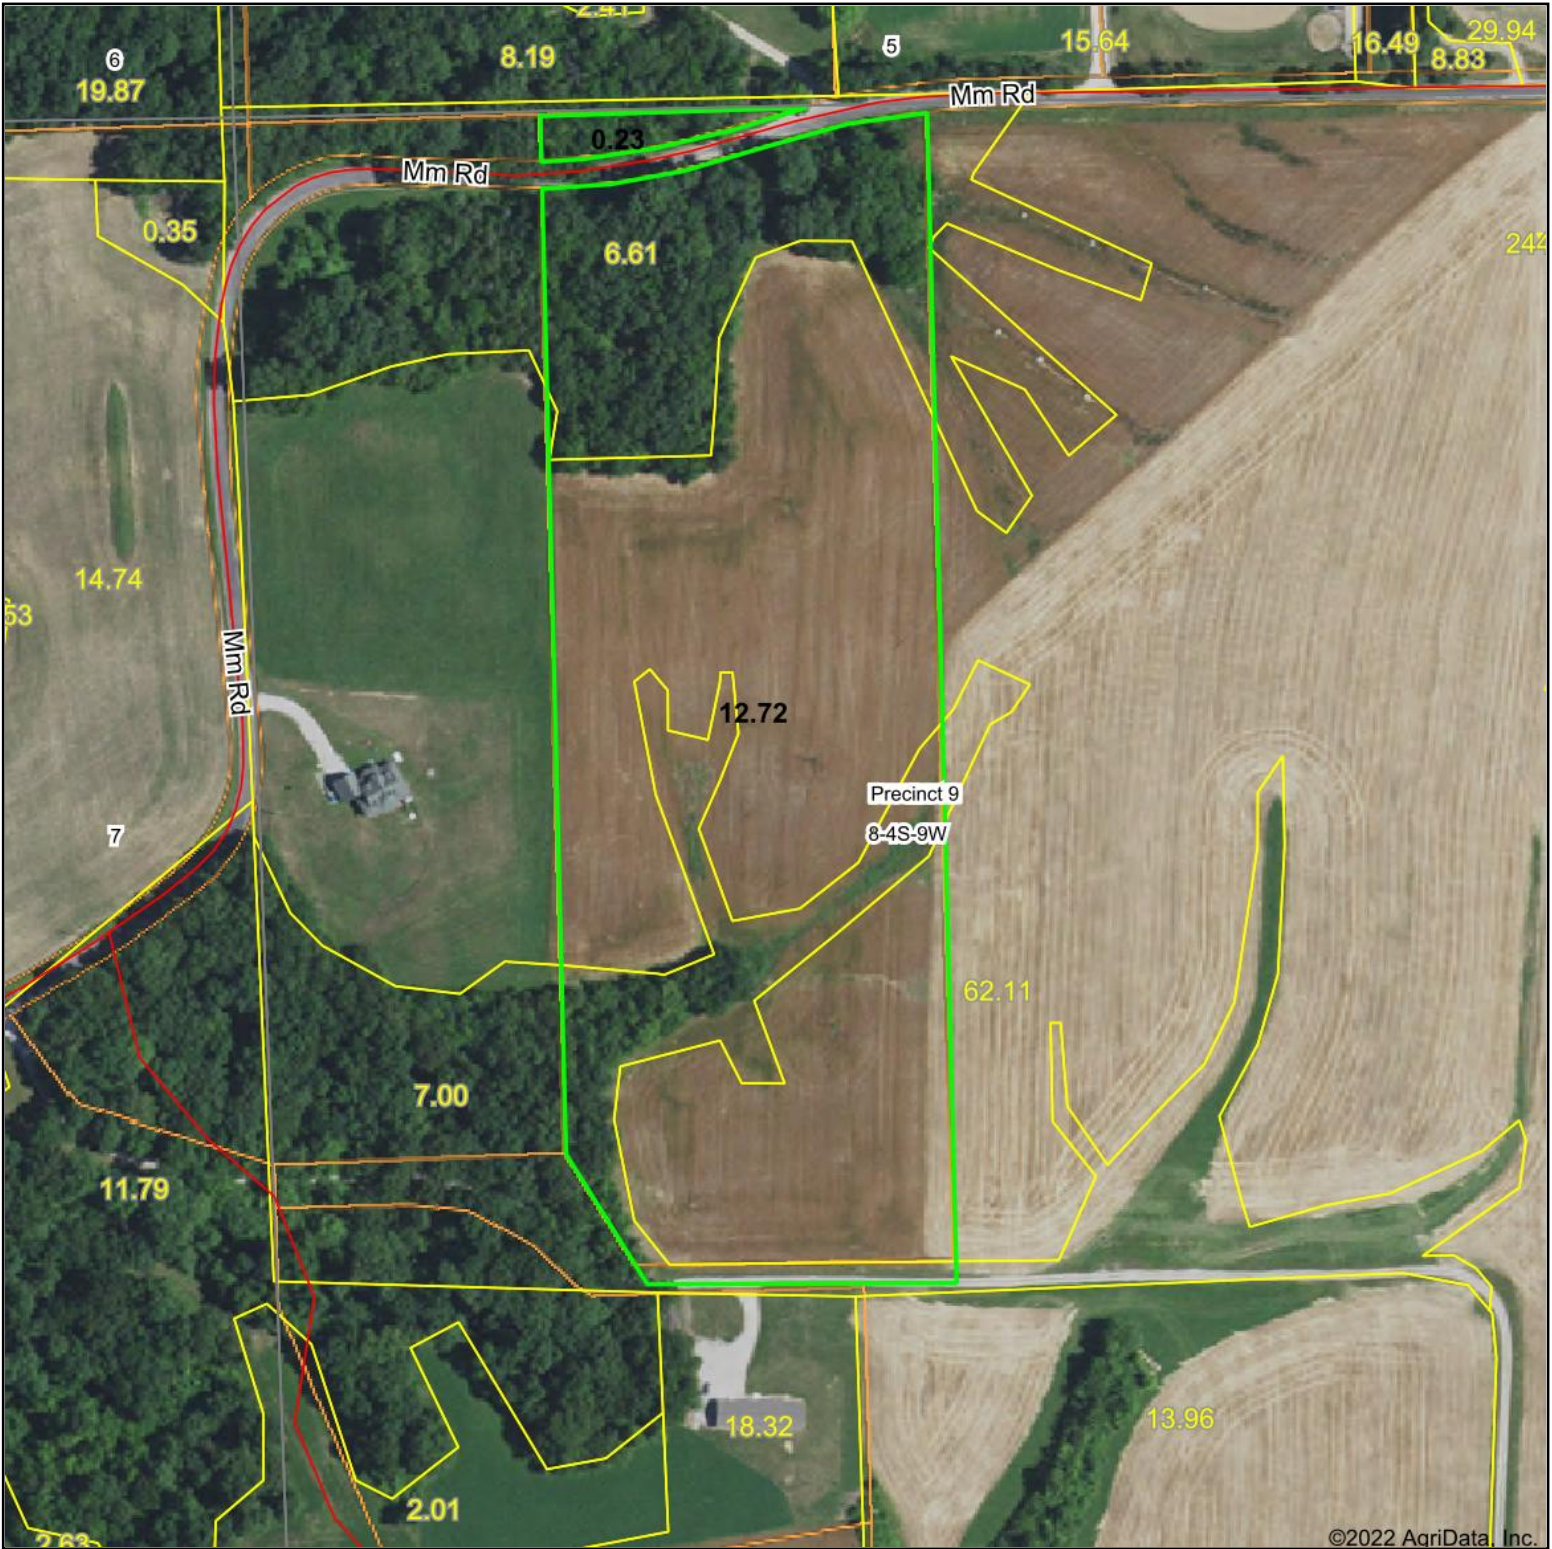

# FSA Map

©2022 AgriData, Inc.

Map Center: 38° 12' 24.58, -90° 7' 34.59

**8-4S-9W**  
**Monroe County**  
**Illinois**

12/6/2022

Maps Provided By:  
 **surety**  
CUSTOMIZED ONLINE MAPPING  
© AgriData, Inc. 2021 www.AgriDataInc.com

Field borders provided by Farm Service Agency as of 5/21/2008.