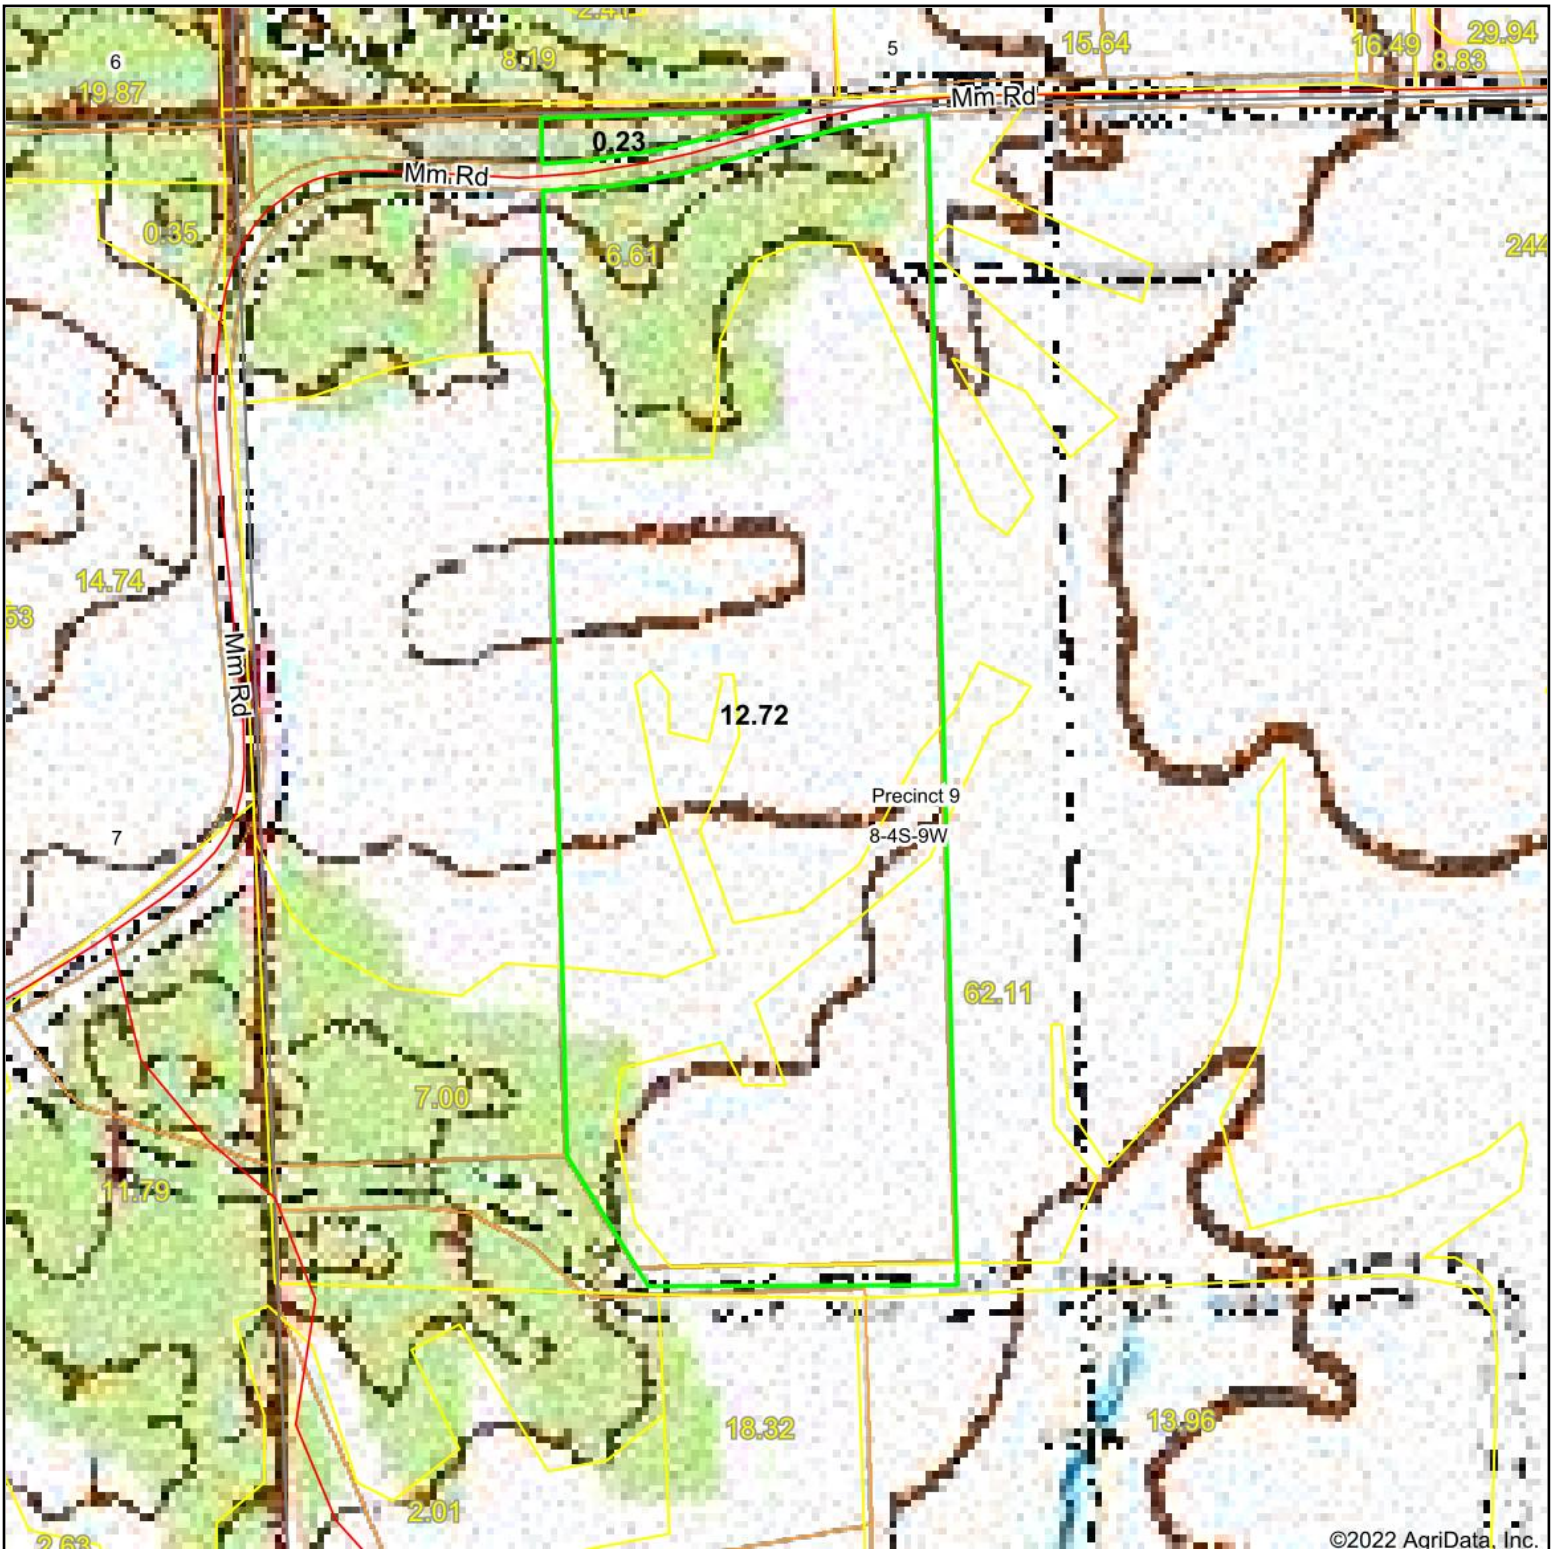

# Topography Map

©2022 AgriData, Inc.

map center: 38° 12' 24.58, -90° 7' 34.59

**8-4S-9W**  
**Monroe County**  
**Illinois**

12/6/2022

Maps Provided By:

© AgriData, Inc. 2021

www.AgriDataInc.com