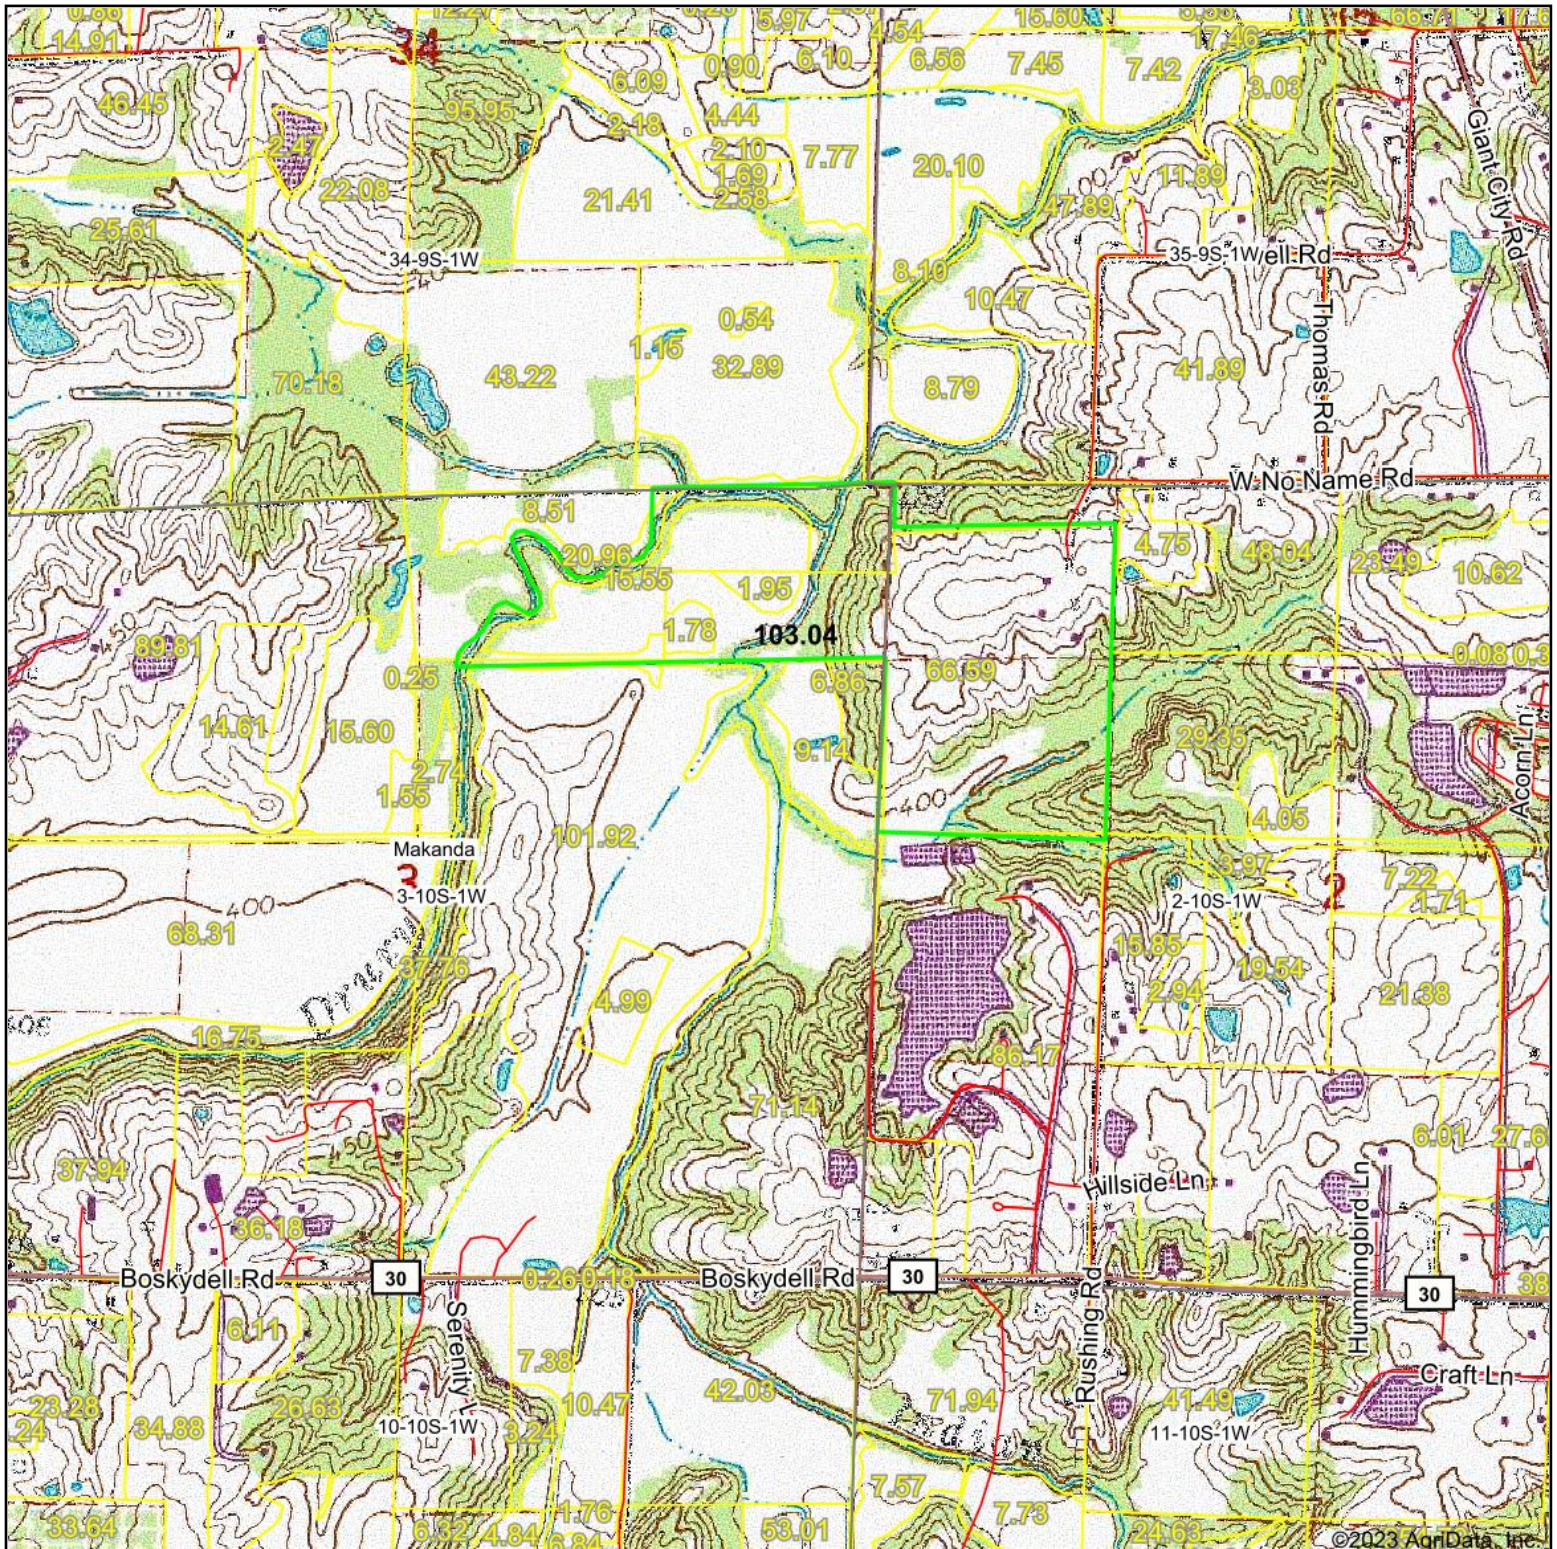

Topography Map

map center: 37° 40' 52.42, -89° 11' 31.69

3-10S-1W
Jackson County
Illinois

© AgriData, Inc. 2021 www.AgrIDataInc.com