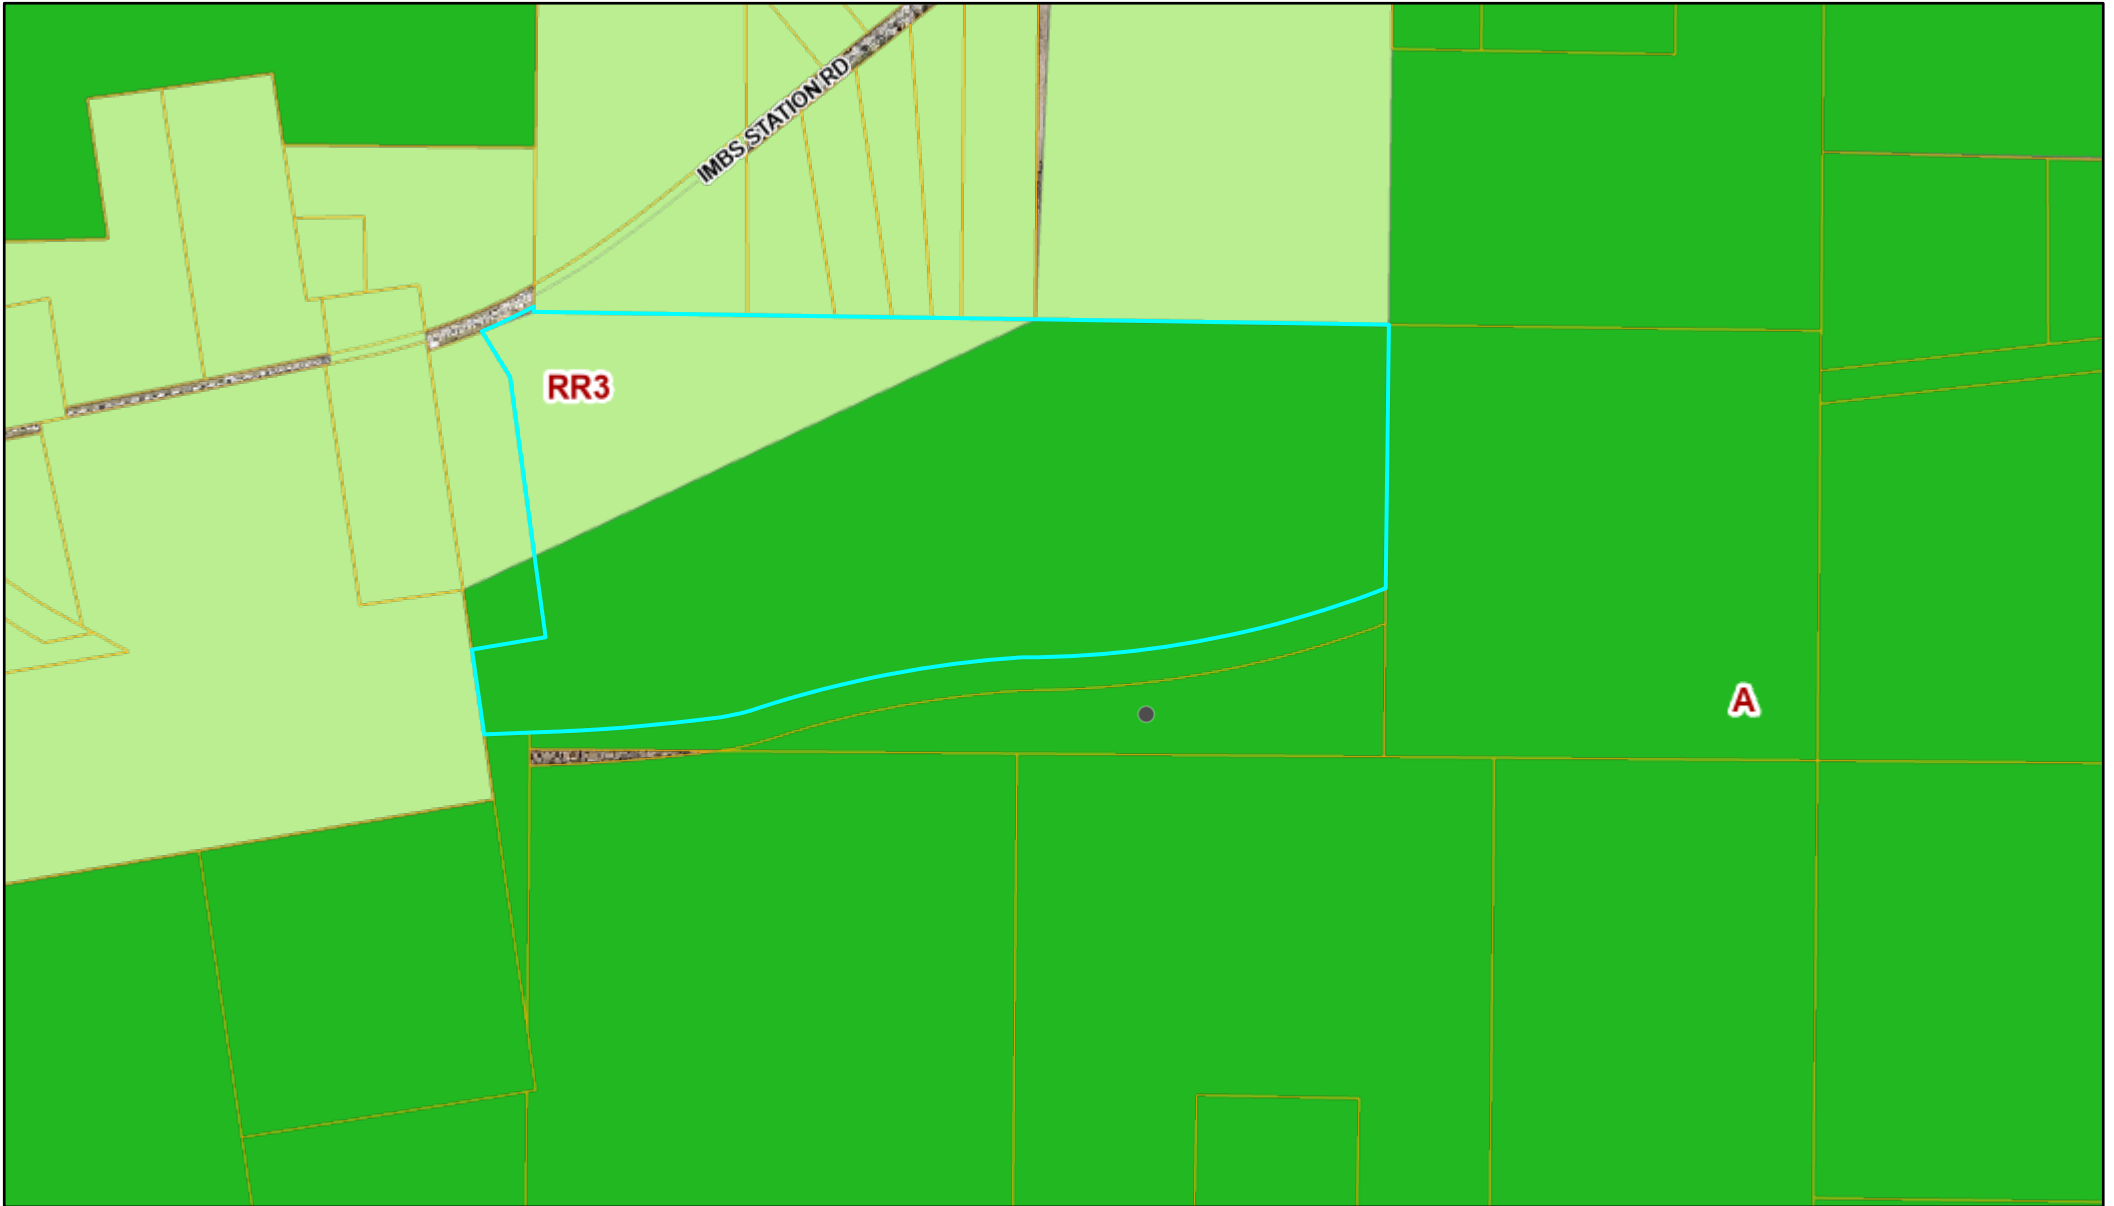

St Clair County Zoning Map

2/17/2023, 8:56:46 AM

orthoimage2020.gdo.SCCMOSAIC20

A	Red: Band_1	Roads
RR3	Green: Band_2	Parcels
Blue: Band_3		

1:9,028

0 0.05 0.1 0.2 mi

0 0.07 0.15 0.3 km

County of St. Louis, Missouri Dept. of Conservation, MSDIS, Esri, HERE, Garmin, GeoTechnologies, Inc., Intermap, USGS, EPA