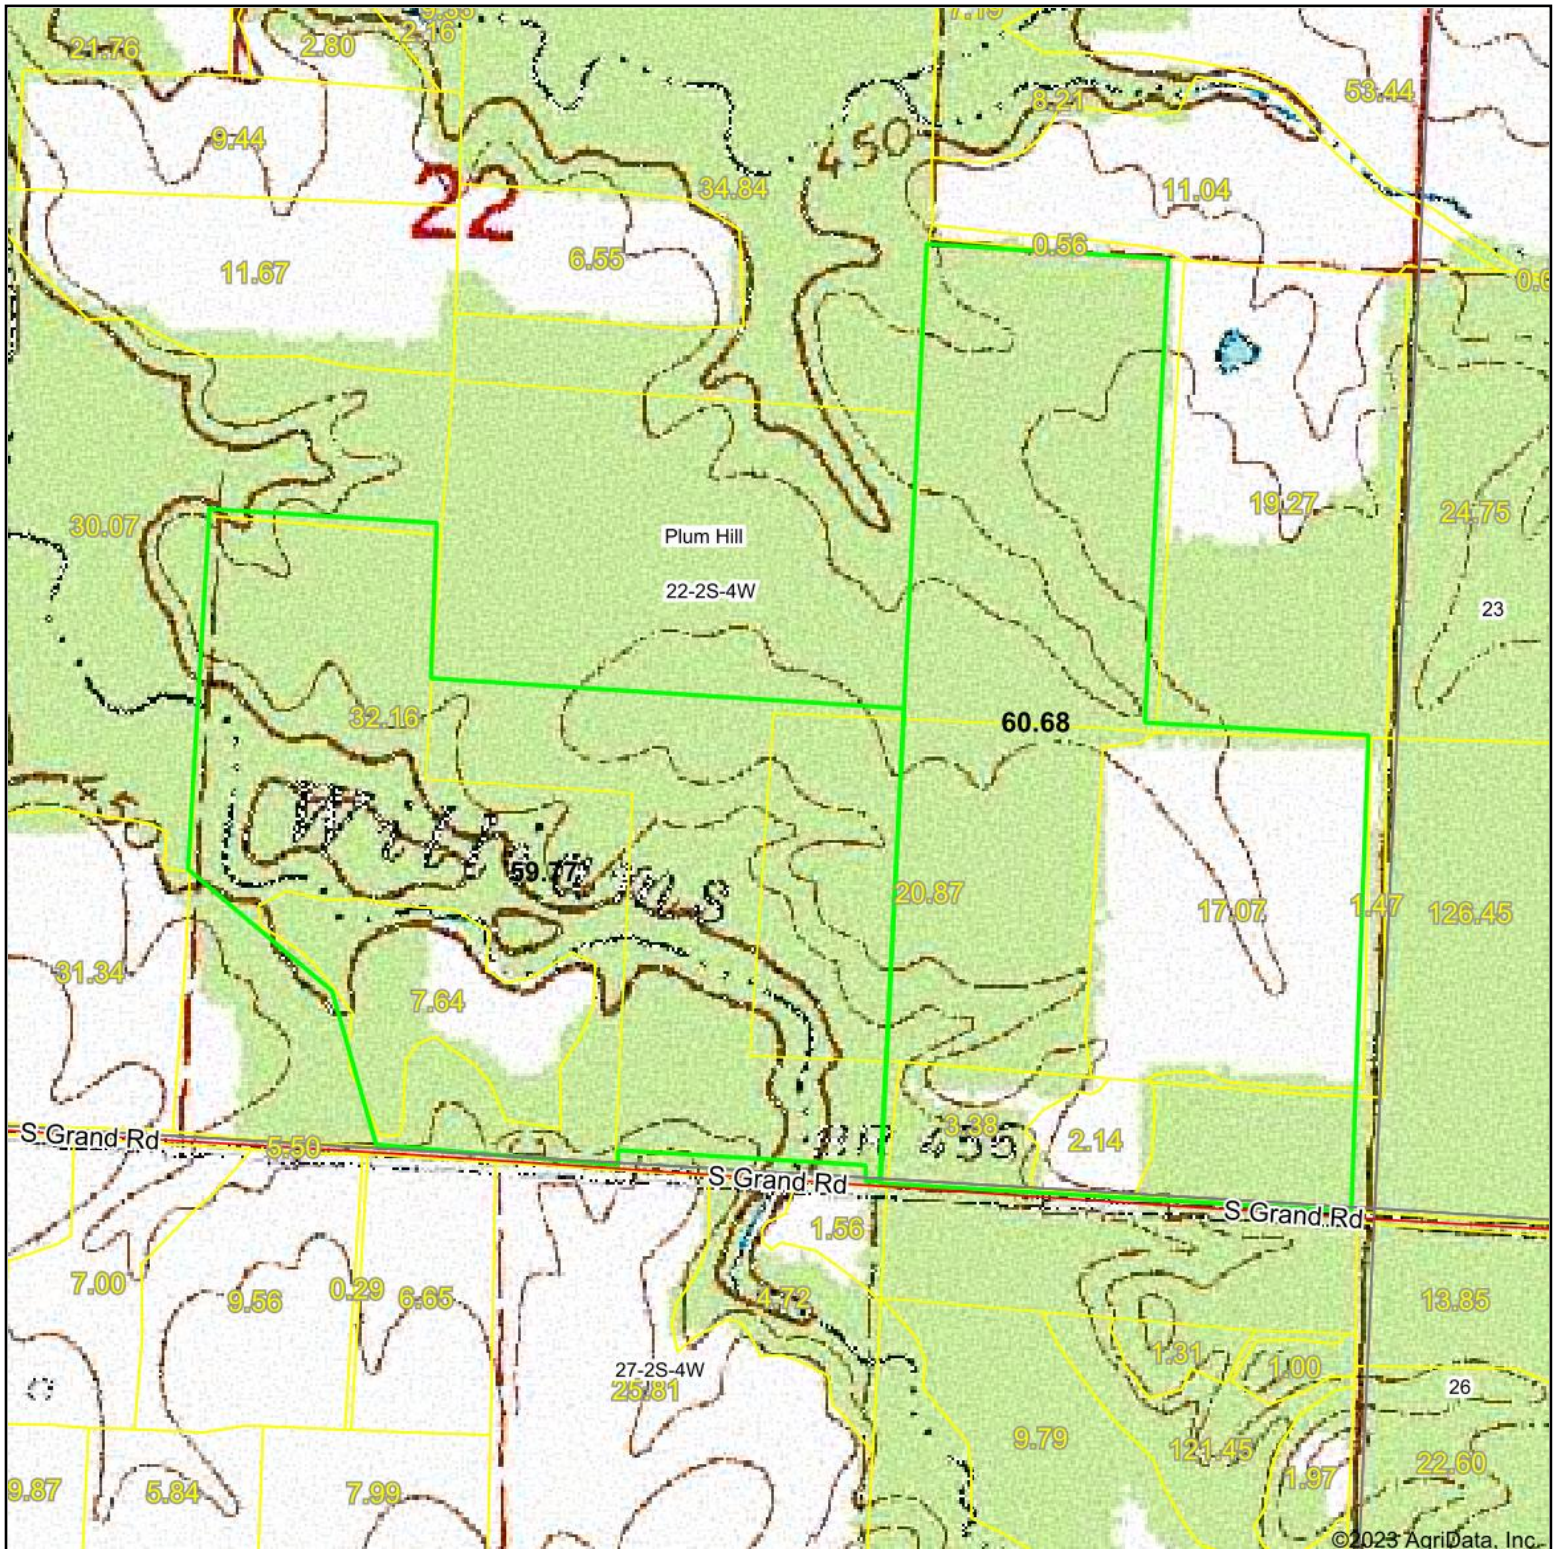

Topography Map

map center: 38° 20' 13.37, -89° 31' 11.53

22-2S-4W
Washington County
Illinois

3/24/2023