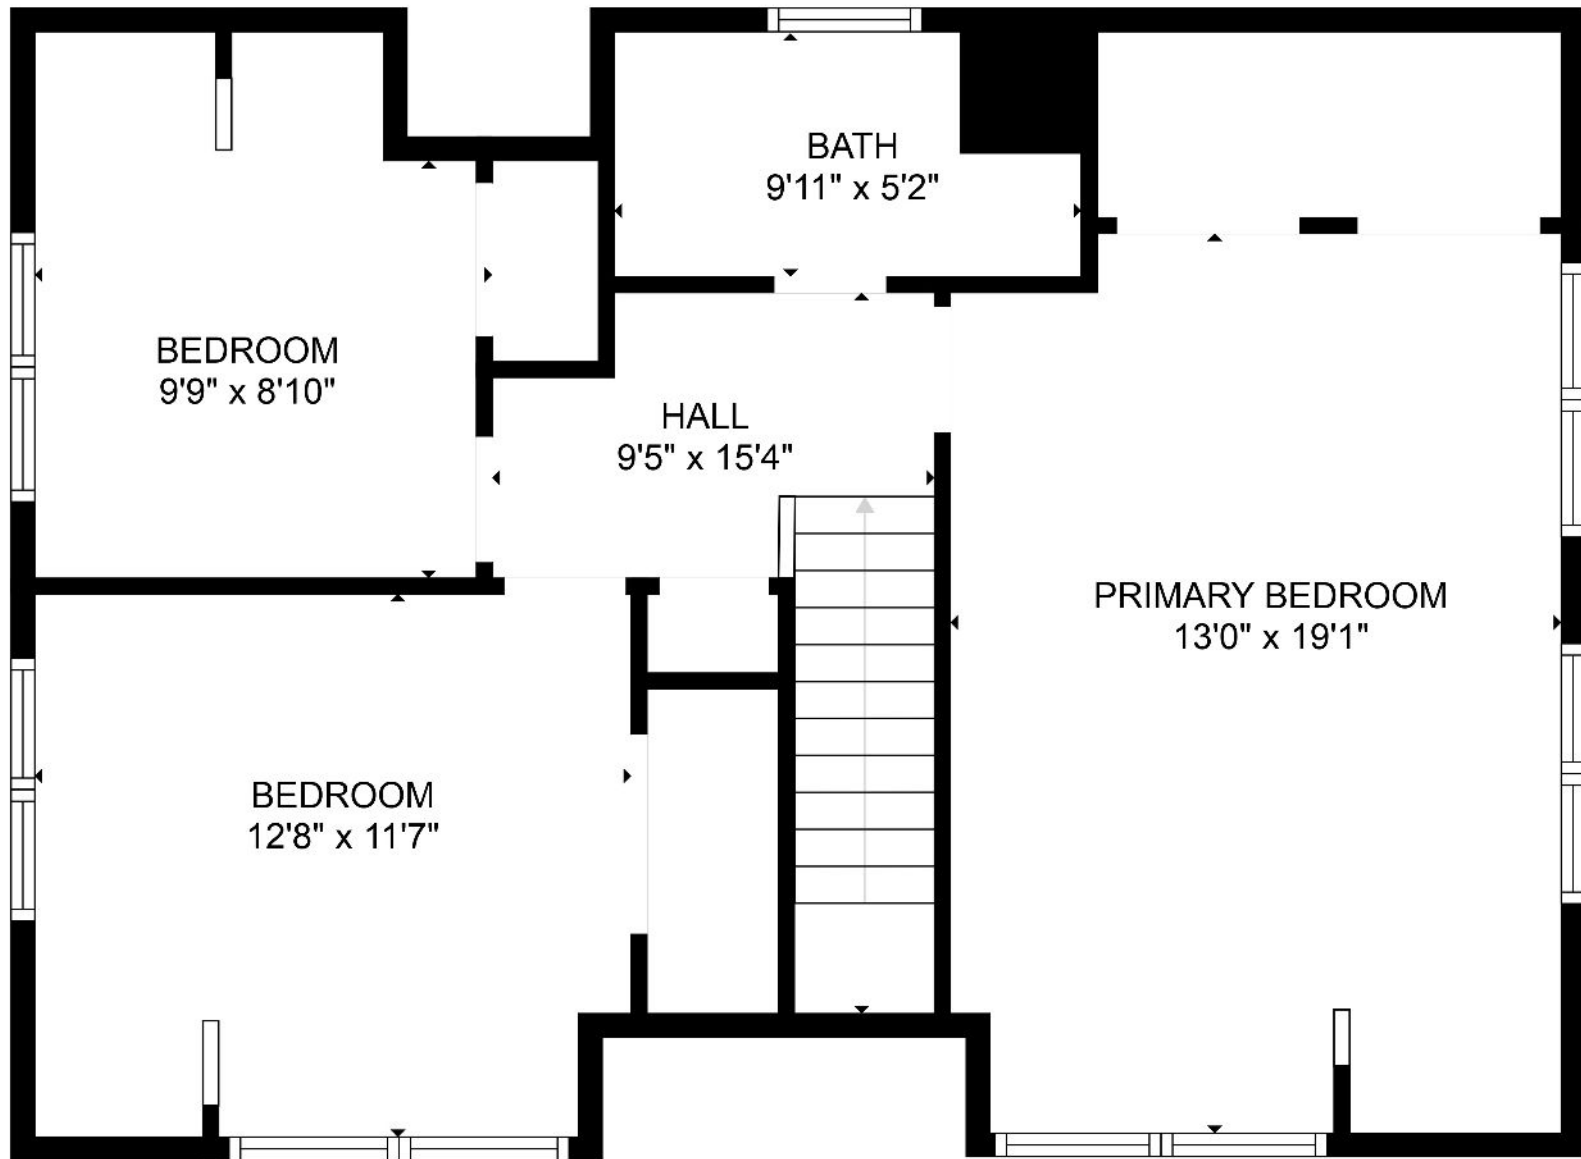

FLOOR 2

FLOOR 3

FLOOR 1

GROSS INTERNAL AREA
 FLOOR 1: 698 sq. ft, FLOOR 2: 741 sq. ft
 FLOOR 3: 724 sq. ft
 TOTAL: 2163 sq. ft
 SIZES AND DIMENSIONS ARE APPROXIMATE, ACTUAL MAY VARY.

GROSS INTERNAL AREA
FLOOR 1: 698 sq. ft, FLOOR 2: 741 sq. ft
FLOOR 3: 724 sq. ft
TOTAL: 2163 sq. ft

SIZES AND DIMENSIONS ARE APPROXIMATE, ACTUAL MAY VARY.

GROSS INTERNAL AREA
FLOOR 1: 698 sq. ft, FLOOR 2: 741 sq. ft
FLOOR 3: 724 sq. ft
TOTAL: 2163 sq. ft

SIZES AND DIMENSIONS ARE APPROXIMATE, ACTUAL MAY VARY.

GROSS INTERNAL AREA
FLOOR 1: 698 sq. ft, FLOOR 2: 741 sq. ft
FLOOR 3: 724 sq. ft
TOTAL: 2163 sq. ft

SIZES AND DIMENSIONS ARE APPROXIMATE, ACTUAL MAY VARY.