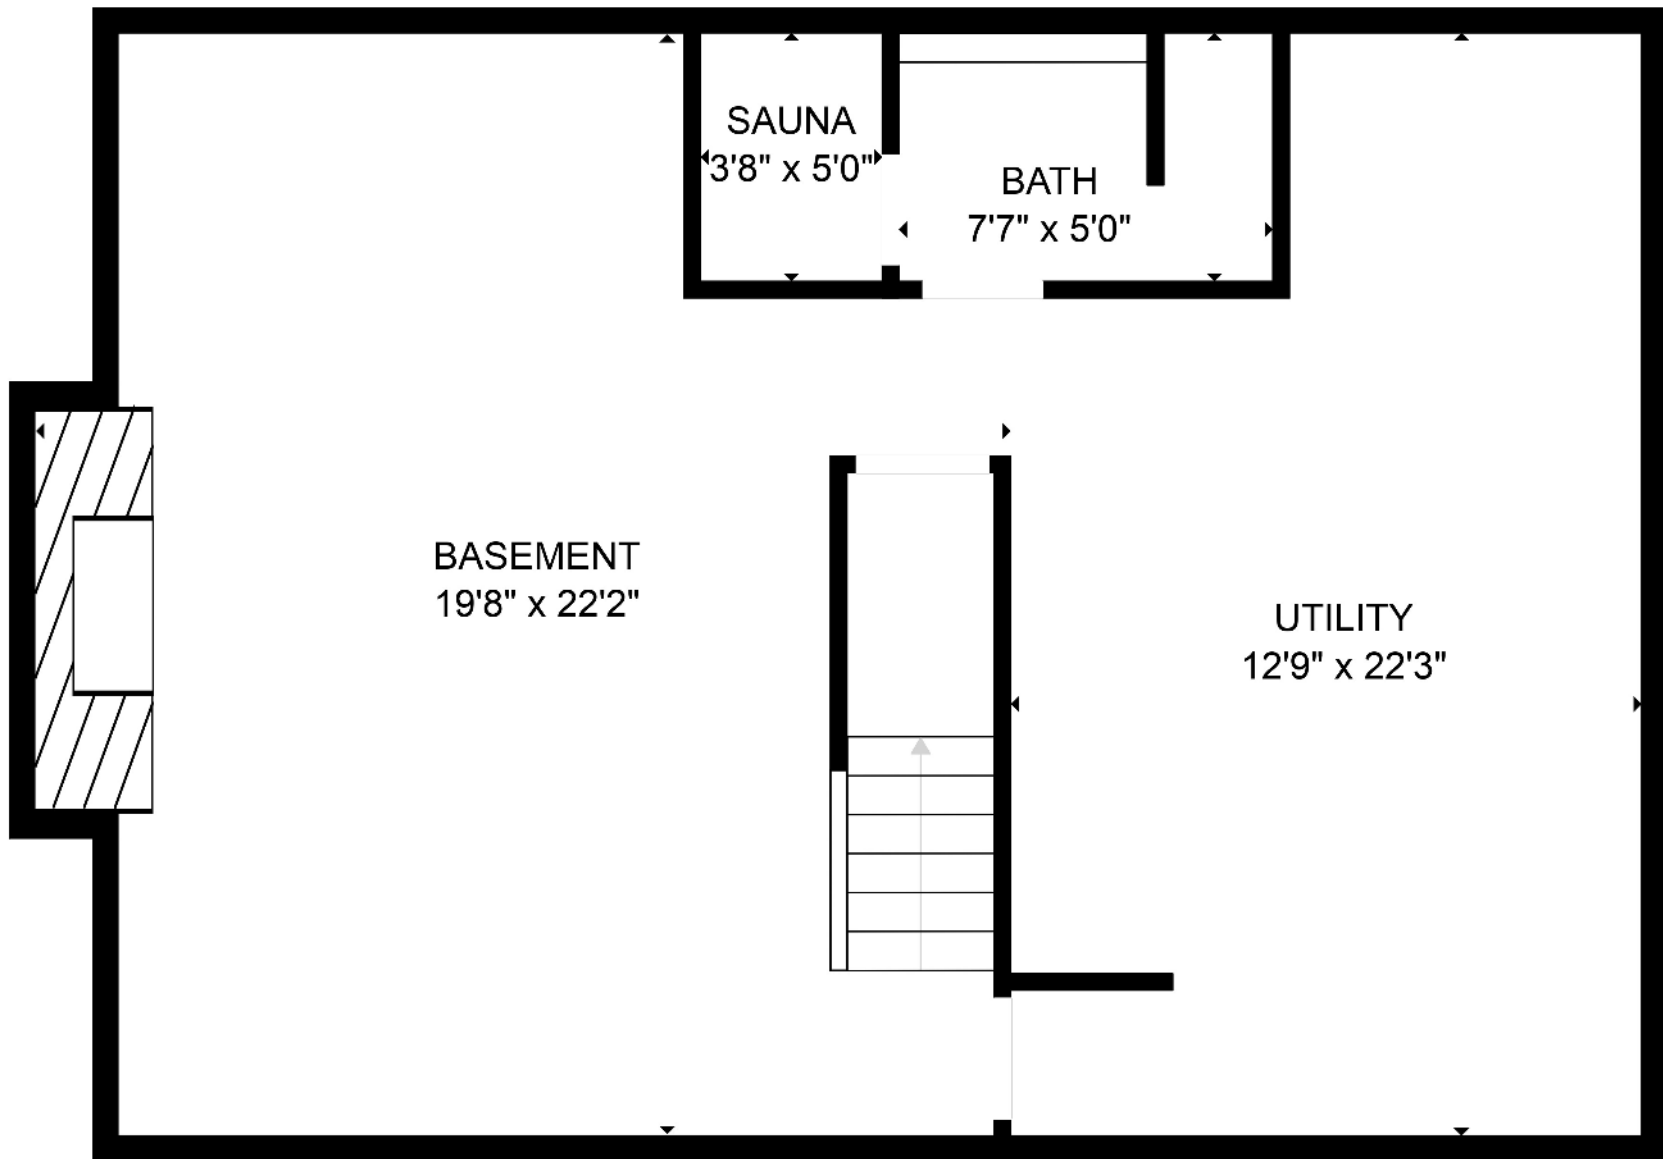

FLOOR 2

FLOOR 3

FLOOR 1

GROSS INTERNAL AREA
 FLOOR 1: 698 sq. ft, FLOOR 2: 741 sq. ft
 FLOOR 3: 724 sq. ft
 TOTAL: 2163 sq. ft
 SIZES AND DIMENSIONS ARE APPROXIMATE, ACTUAL MAY VARY.

GROSS INTERNAL AREA
FLOOR 1: 698 sq. ft, FLOOR 2: 741 sq. ft
FLOOR 3: 724 sq. ft
TOTAL: 2163 sq. ft

SIZES AND DIMENSIONS ARE APPROXIMATE, ACTUAL MAY VARY.

GROSS INTERNAL AREA
FLOOR 1: 698 sq. ft, FLOOR 2: 741 sq. ft
FLOOR 3: 724 sq. ft
TOTAL: 2163 sq. ft

SIZES AND DIMENSIONS ARE APPROXIMATE, ACTUAL MAY VARY.

GROSS INTERNAL AREA
FLOOR 1: 698 sq. ft, FLOOR 2: 741 sq. ft
FLOOR 3: 724 sq. ft
TOTAL: 2163 sq. ft

SIZES AND DIMENSIONS ARE APPROXIMATE, ACTUAL MAY VARY.