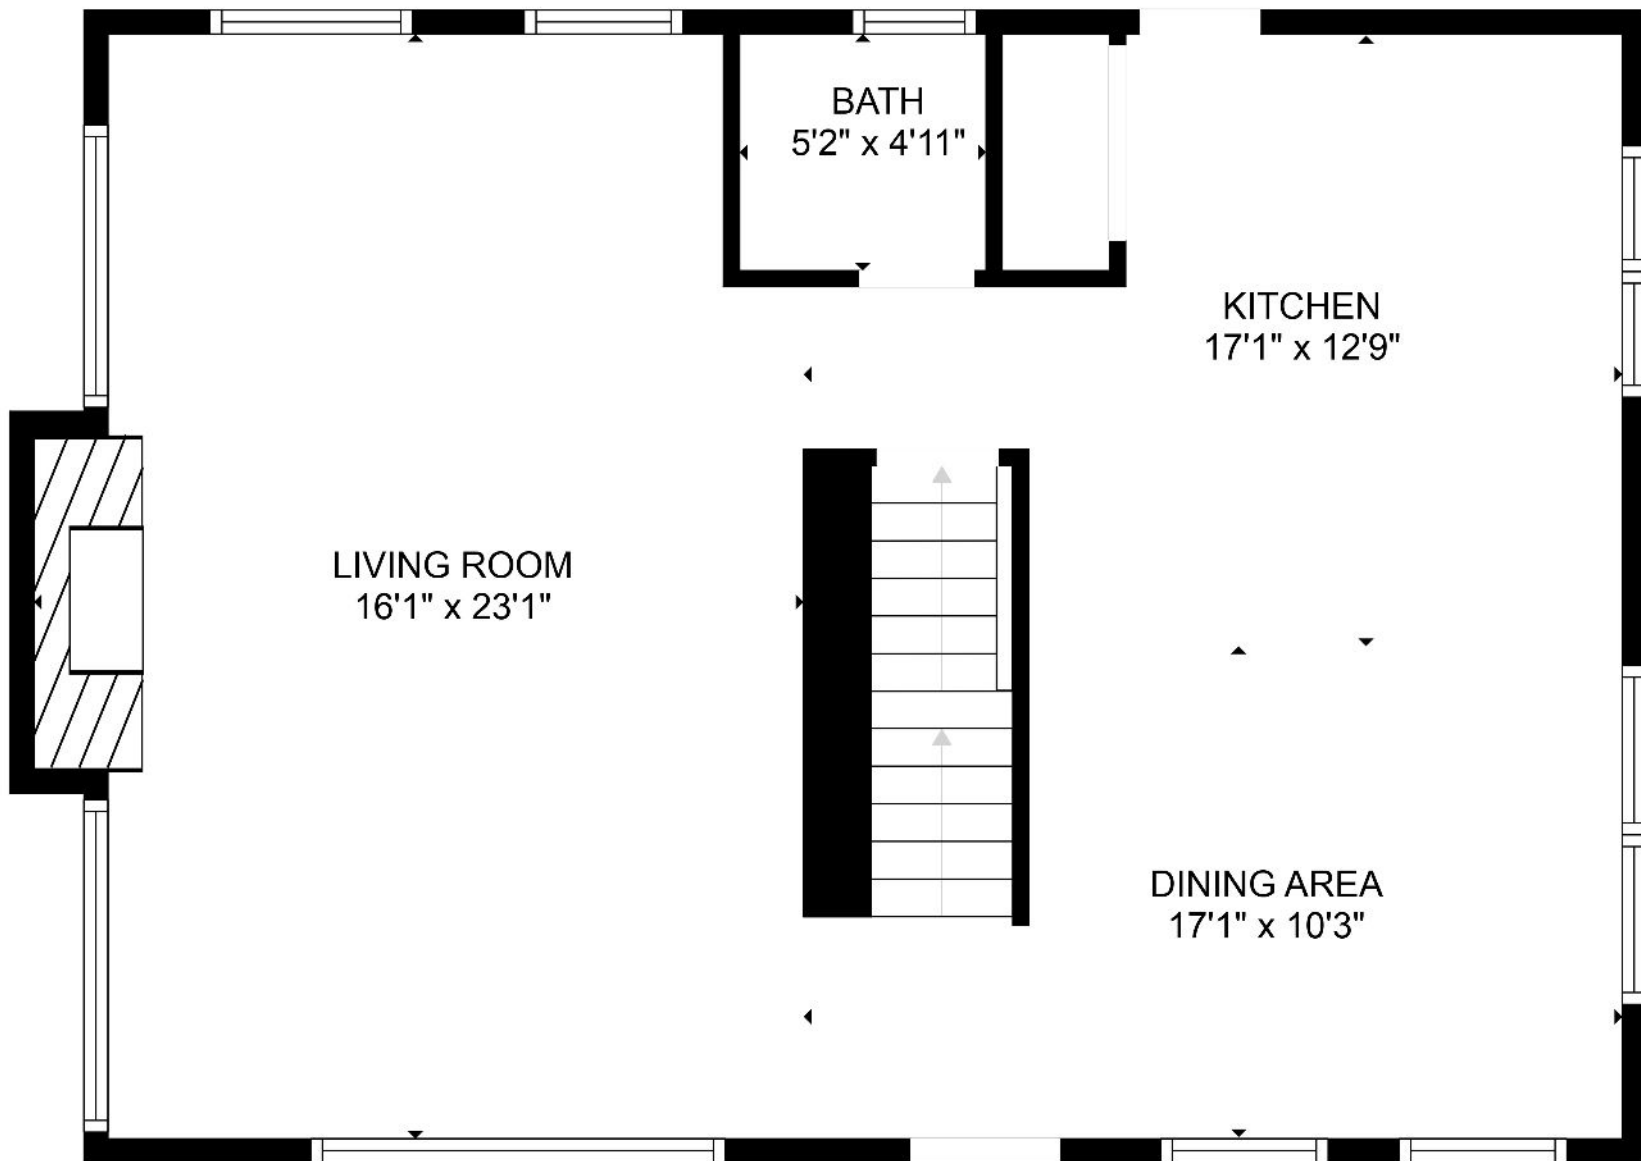

FLOOR 2

FLOOR 3

FLOOR 1

GROSS INTERNAL AREA
 FLOOR 1: 698 sq. ft, FLOOR 2: 741 sq. ft
 FLOOR 3: 724 sq. ft
 TOTAL: 2163 sq. ft
 SIZES AND DIMENSIONS ARE APPROXIMATE, ACTUAL MAY VARY.

GROSS INTERNAL AREA
FLOOR 1: 698 sq. ft, FLOOR 2: 741 sq. ft
FLOOR 3: 724 sq. ft
TOTAL: 2163 sq. ft

SIZES AND DIMENSIONS ARE APPROXIMATE, ACTUAL MAY VARY.

GROSS INTERNAL AREA
FLOOR 1: 698 sq. ft, FLOOR 2: 741 sq. ft
FLOOR 3: 724 sq. ft
TOTAL: 2163 sq. ft

SIZES AND DIMENSIONS ARE APPROXIMATE, ACTUAL MAY VARY.

GROSS INTERNAL AREA
FLOOR 1: 698 sq. ft, FLOOR 2: 741 sq. ft
FLOOR 3: 724 sq. ft
TOTAL: 2163 sq. ft

SIZES AND DIMENSIONS ARE APPROXIMATE, ACTUAL MAY VARY.