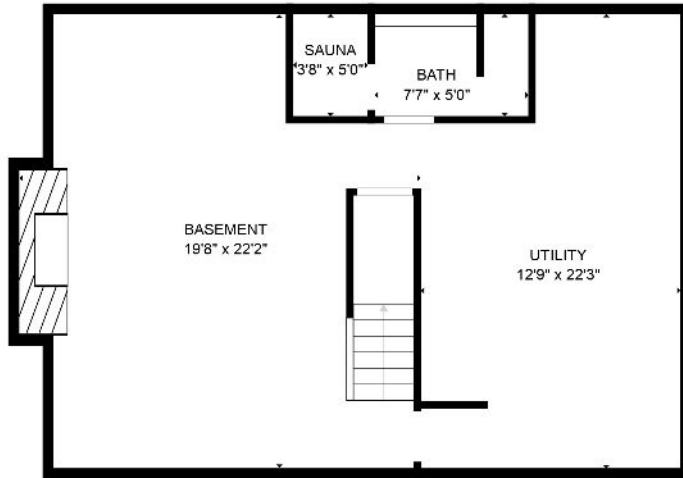

FLOOR 2

FLOOR 3

FLOOR 1

GROSS INTERNAL AREA
 FLOOR 1: 698 sq. ft, FLOOR 2: 741 sq. ft
 FLOOR 3: 724 sq. ft
 TOTAL: 2163 sq. ft
 SIZES AND DIMENSIONS ARE APPROXIMATE, ACTUAL MAY VARY.

GROSS INTERNAL AREA
FLOOR 1: 698 sq. ft, FLOOR 2: 741 sq. ft
FLOOR 3: 724 sq. ft
TOTAL: 2163 sq. ft

SIZES AND DIMENSIONS ARE APPROXIMATE, ACTUAL MAY VARY.

GROSS INTERNAL AREA
FLOOR 1: 698 sq. ft, FLOOR 2: 741 sq. ft
FLOOR 3: 724 sq. ft
TOTAL: 2163 sq. ft

SIZES AND DIMENSIONS ARE APPROXIMATE, ACTUAL MAY VARY.

GROSS INTERNAL AREA
FLOOR 1: 698 sq. ft, FLOOR 2: 741 sq. ft
FLOOR 3: 724 sq. ft
TOTAL: 2163 sq. ft

SIZES AND DIMENSIONS ARE APPROXIMATE, ACTUAL MAY VARY.