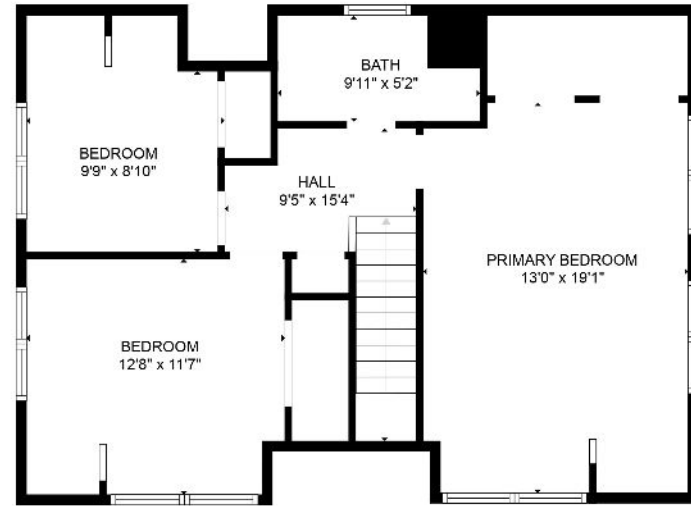

FLOOR 2

FLOOR 3

FLOOR 1

GROSS INTERNAL AREA
 FLOOR 1: 698 sq. ft, FLOOR 2: 741 sq. ft
 FLOOR 3: 724 sq. ft
 TOTAL: 2163 sq. ft
 SIZES AND DIMENSIONS ARE APPROXIMATE, ACTUAL MAY VARY.

GROSS INTERNAL AREA
FLOOR 1: 698 sq. ft, FLOOR 2: 741 sq. ft
FLOOR 3: 724 sq. ft
TOTAL: 2163 sq. ft

SIZES AND DIMENSIONS ARE APPROXIMATE, ACTUAL MAY VARY.

GROSS INTERNAL AREA
FLOOR 1: 698 sq. ft, FLOOR 2: 741 sq. ft
FLOOR 3: 724 sq. ft
TOTAL: 2163 sq. ft

SIZES AND DIMENSIONS ARE APPROXIMATE, ACTUAL MAY VARY.

GROSS INTERNAL AREA
FLOOR 1: 698 sq. ft, FLOOR 2: 741 sq. ft
FLOOR 3: 724 sq. ft
TOTAL: 2163 sq. ft

SIZES AND DIMENSIONS ARE APPROXIMATE, ACTUAL MAY VARY.