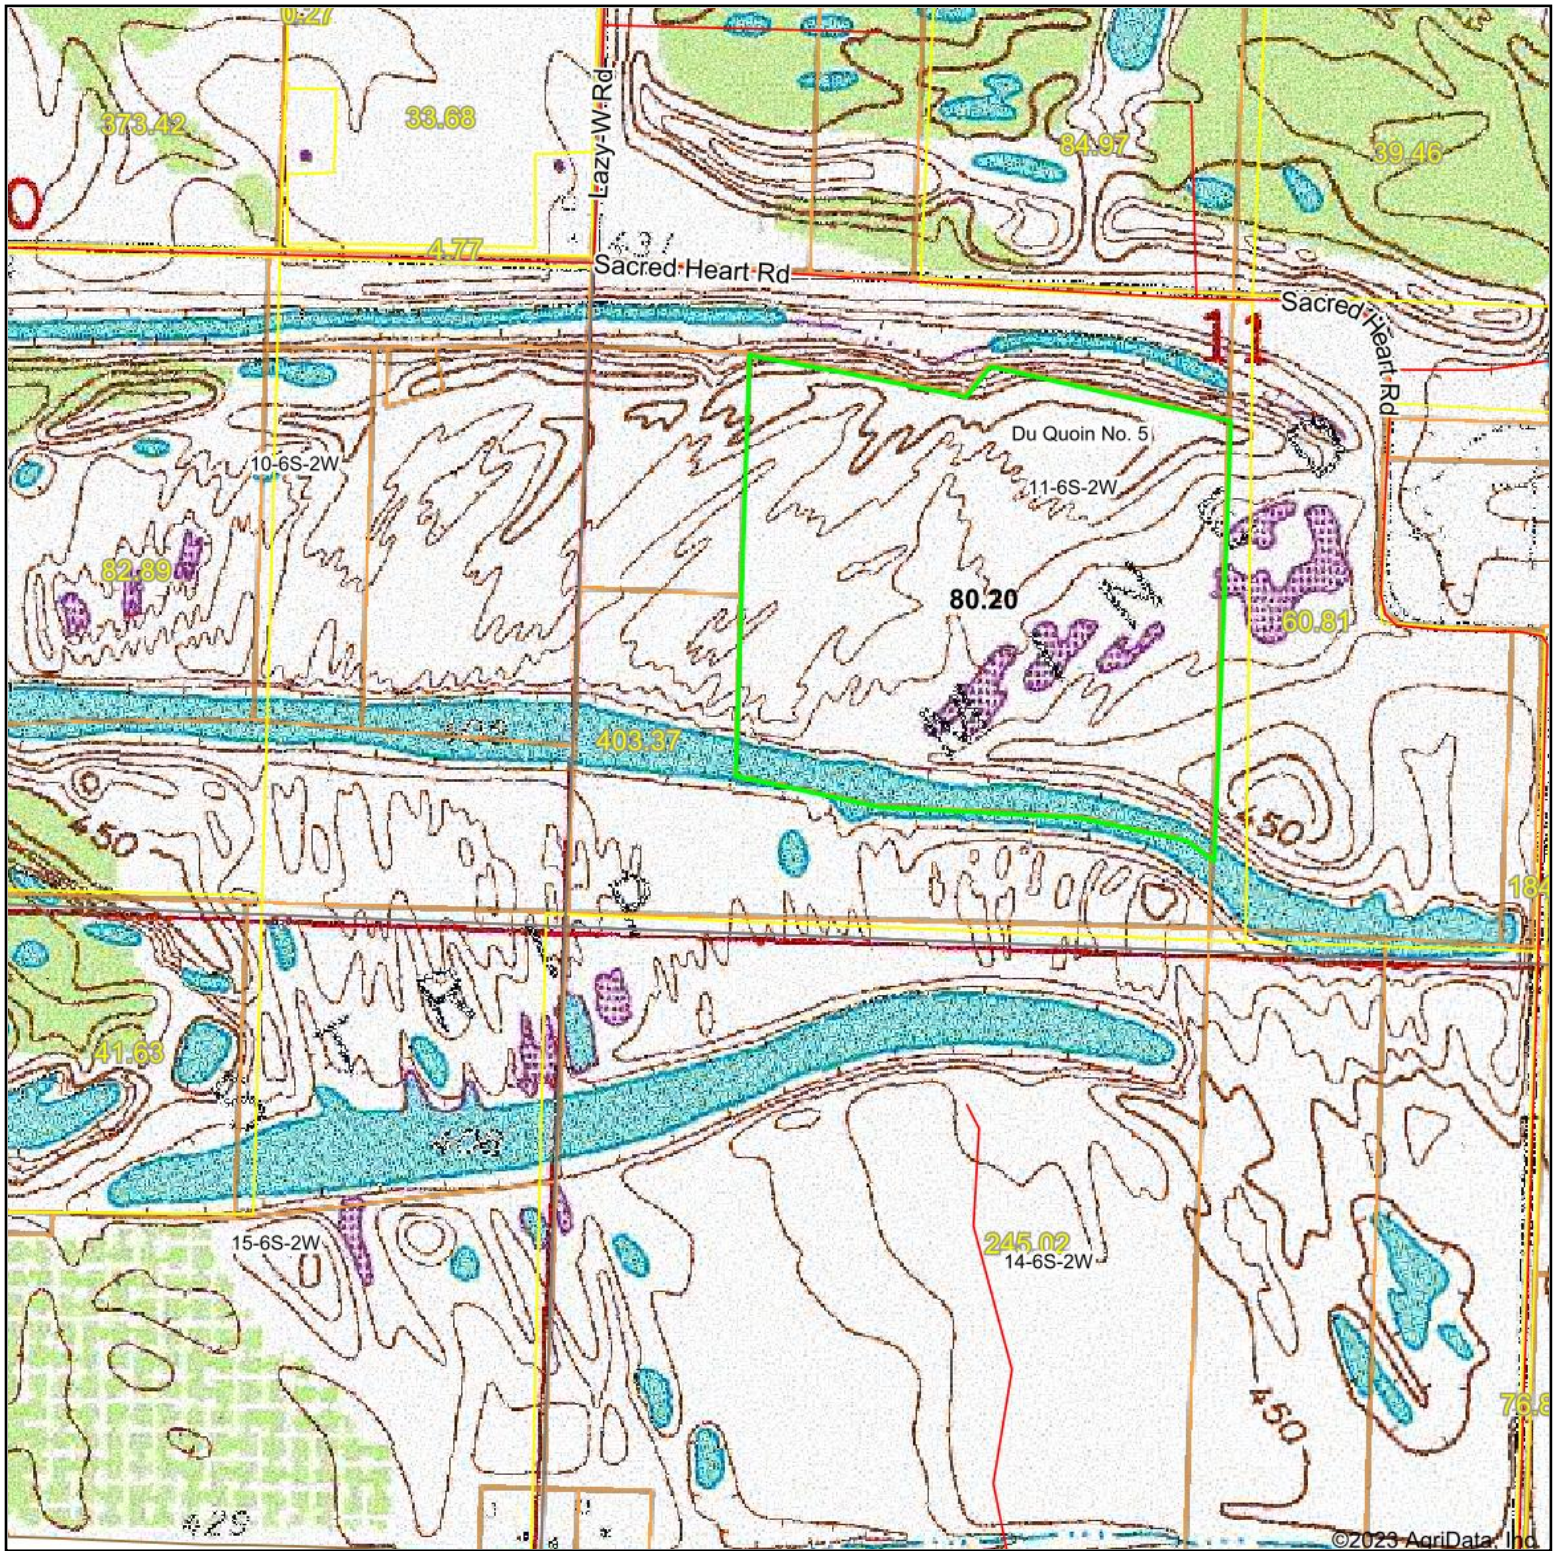

Topography Map

map center: 38° 0' 39.11, -89° 17' 42.78

11-6S-2W
Perry County
Illinois

3/17/2023

Maps Provided By:

© AgriData, Inc. 2023 www.AgridataInc.com