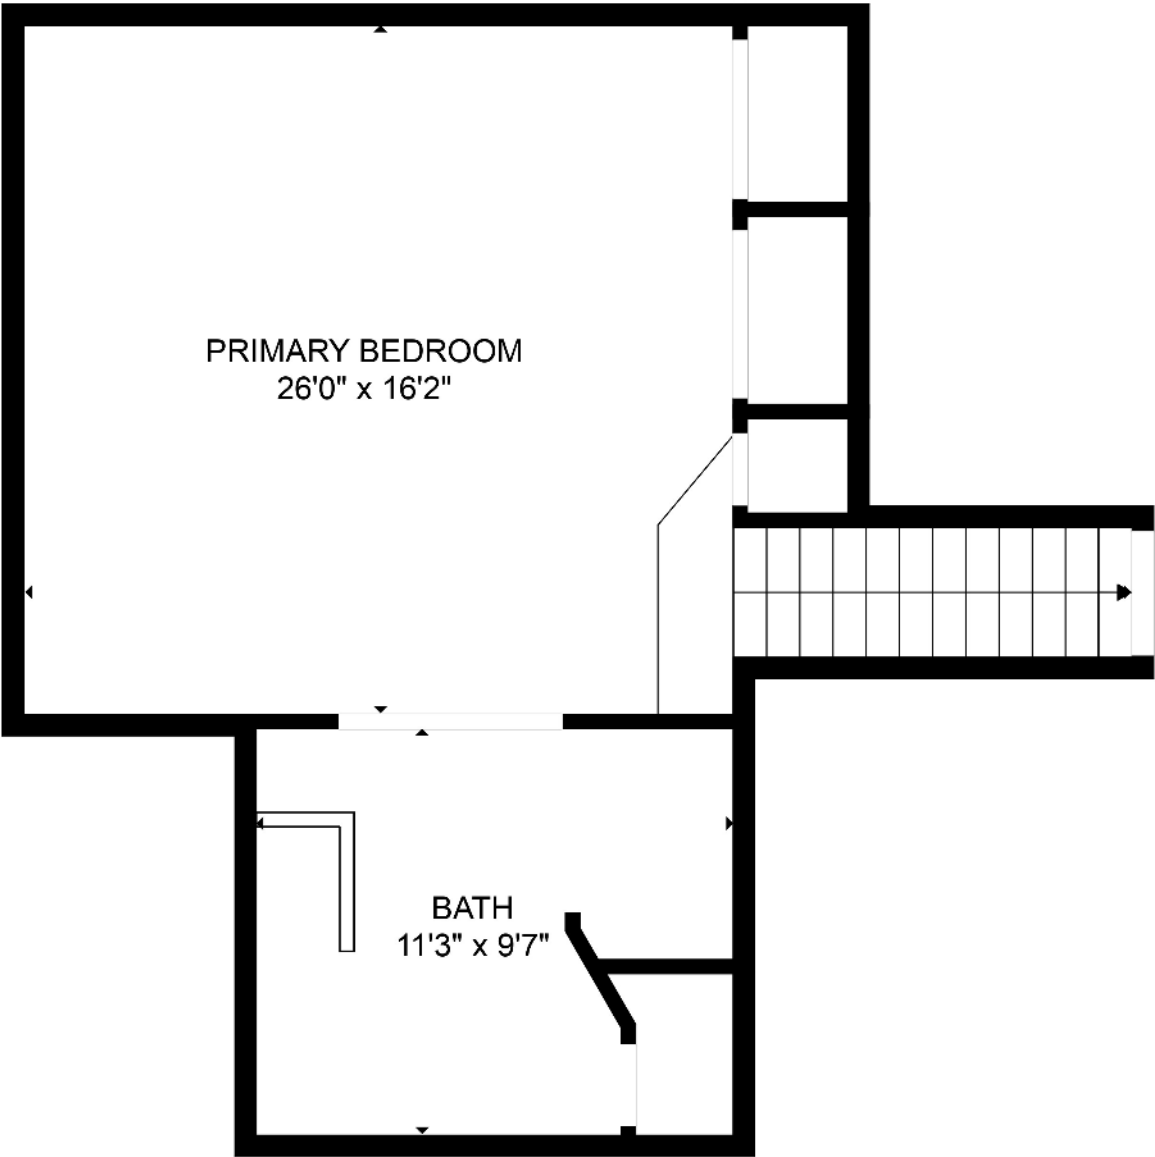

GROSS INTERNAL AREA  
 FLOOR 1: 443 sq. ft, FLOOR 2: 1868 sq. ft  
 FLOOR 3: 962 sq. ft  
 TOTAL: 3273 sq. ft  
 SIZES AND DIMENSIONS ARE APPROXIMATE, ACTUAL MAY VARY.

GROSS INTERNAL AREA  
FLOOR 1: 443 sq. ft, FLOOR 2: 1868 sq. ft  
FLOOR 3: 962 sq. ft  
TOTAL: 3273 sq. ft  
SIZES AND DIMENSIONS ARE APPROXIMATE, ACTUAL MAY VARY.