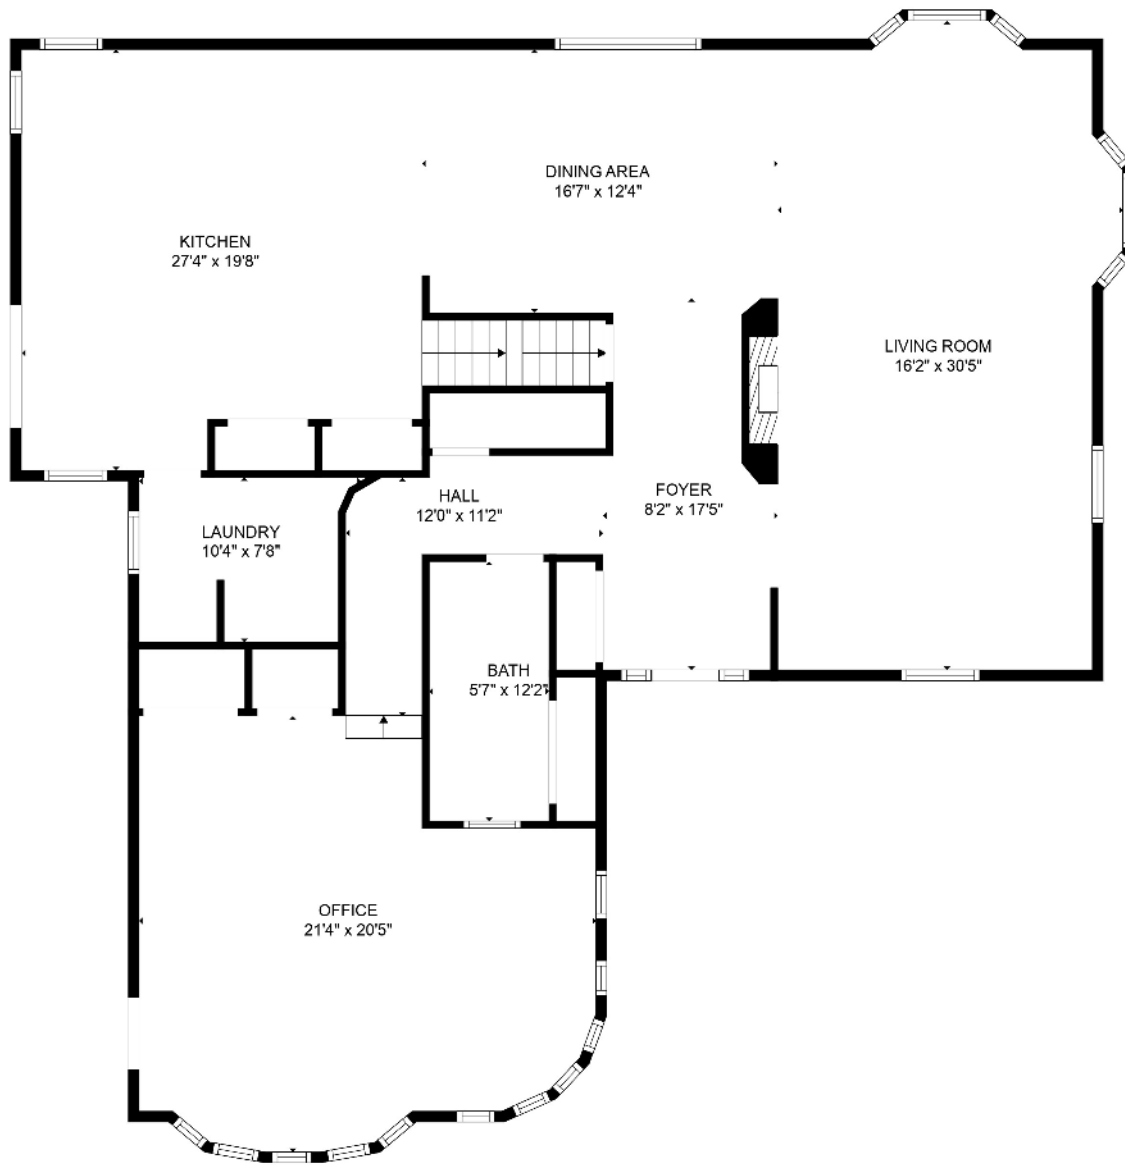

GROSS INTERNAL AREA  
 FLOOR 1: 443 sq. ft, FLOOR 2: 1868 sq. ft  
 FLOOR 3: 962 sq. ft  
 TOTAL: 3273 sq. ft  
 SIZES AND DIMENSIONS ARE APPROXIMATE, ACTUAL MAY VARY.

GROSS INTERNAL AREA  
FLOOR 1: 443 sq. ft, FLOOR 2: 1868 sq. ft  
FLOOR 3: 962 sq. ft  
TOTAL: 3273 sq. ft  
SIZES AND DIMENSIONS ARE APPROXIMATE, ACTUAL MAY VARY.