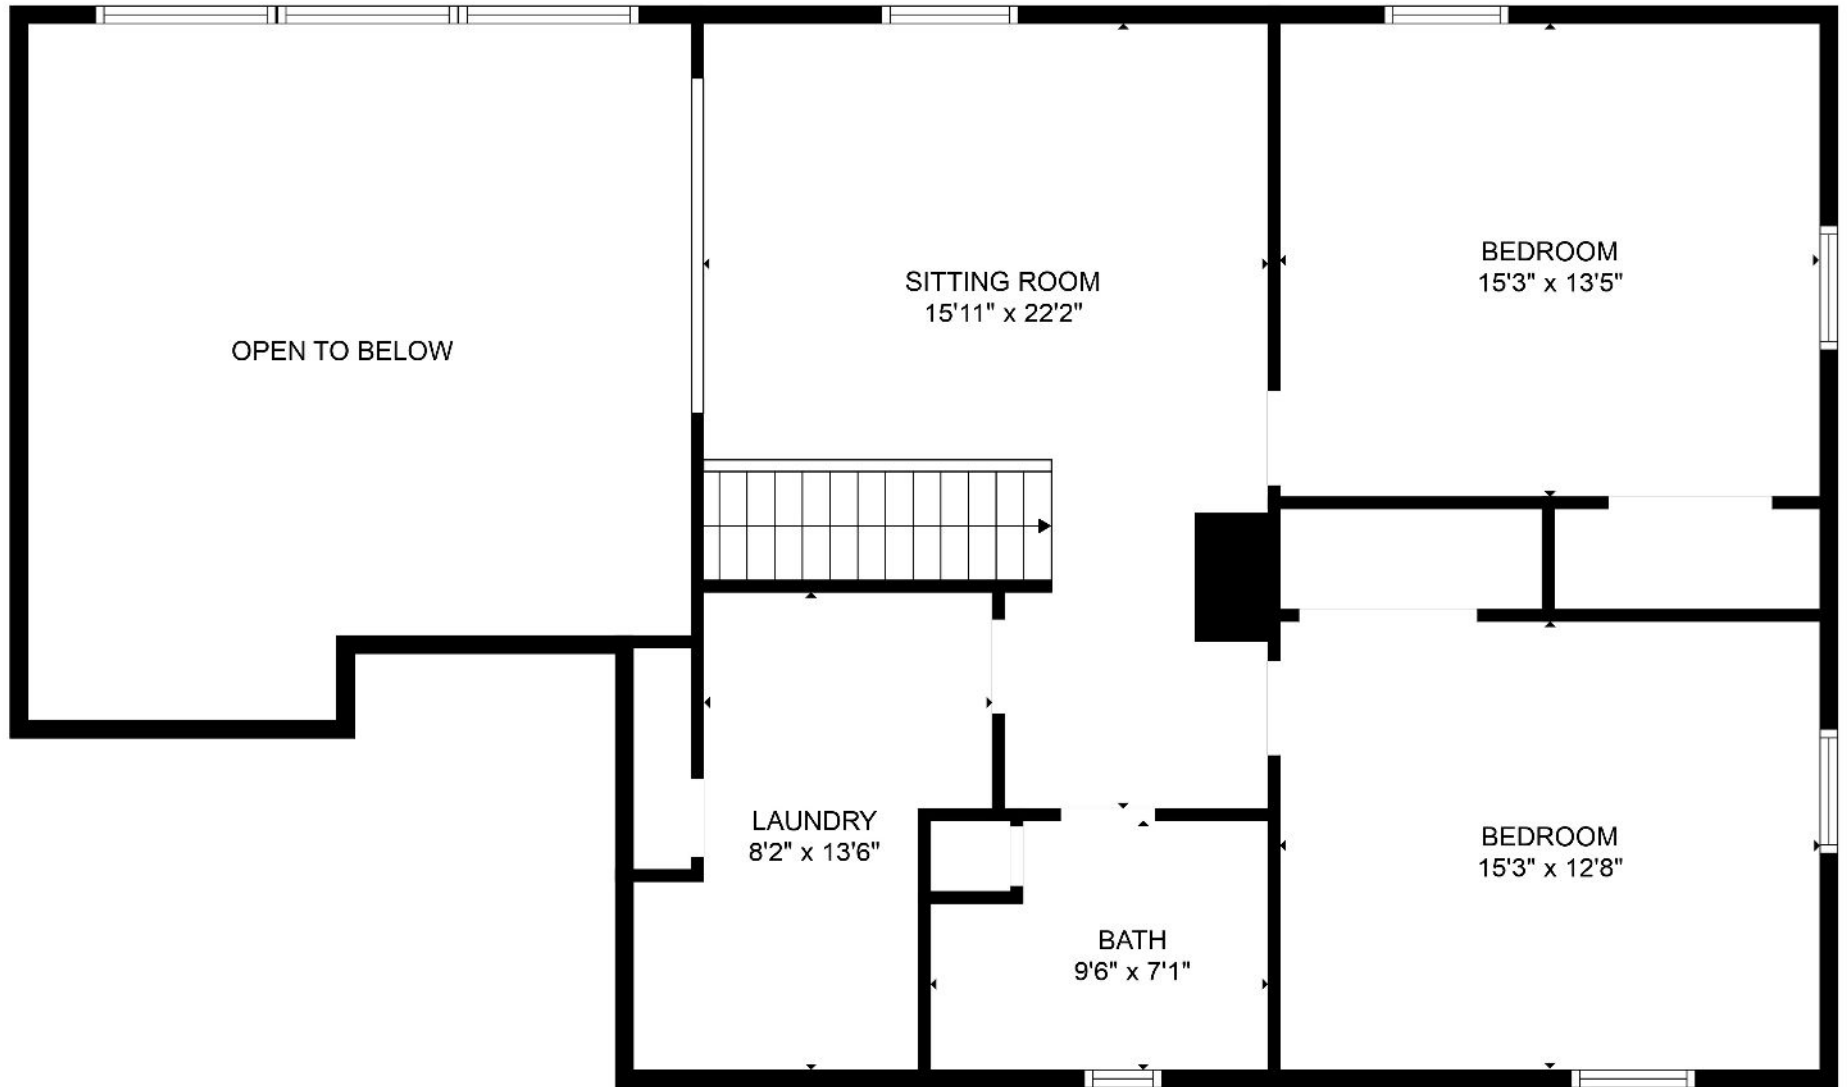

GROSS INTERNAL AREA  
 FLOOR 1: 443 sq. ft, FLOOR 2: 1868 sq. ft  
 FLOOR 3: 962 sq. ft  
 TOTAL: 3273 sq. ft  
 SIZES AND DIMENSIONS ARE APPROXIMATE, ACTUAL MAY VARY.

GROSS INTERNAL AREA  
FLOOR 1: 443 sq. ft, FLOOR 2: 1868 sq. ft  
FLOOR 3: 962 sq. ft  
TOTAL: 3273 sq. ft  
SIZES AND DIMENSIONS ARE APPROXIMATE, ACTUAL MAY VARY.