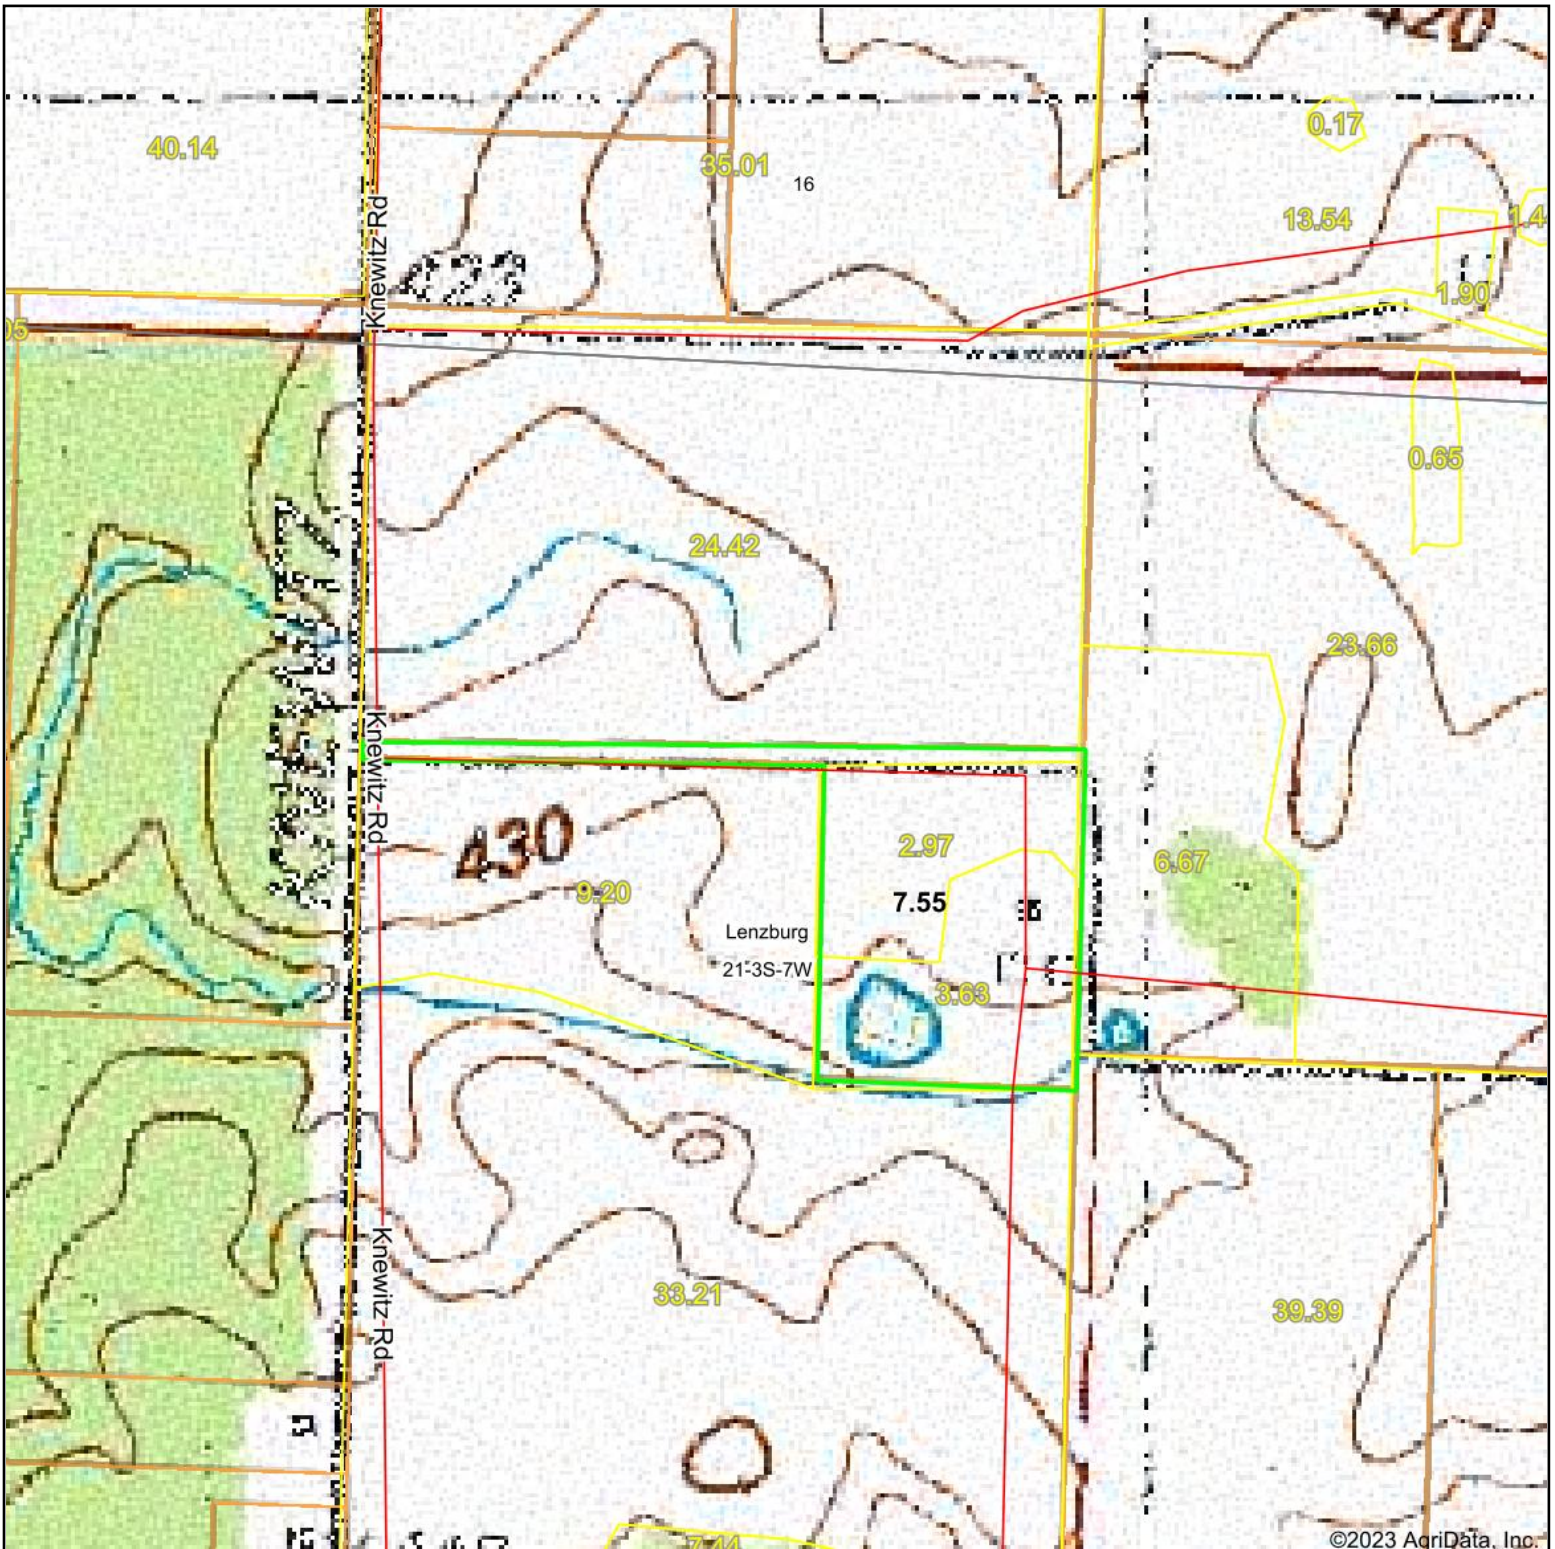

Topography Map

map center: 38° 15' 43.53, -89° 52' 57.6

21-3S-7W
St. Clair County
Illinois

3/20/2023

Maps Provided By:

© AgriData, Inc. 2023 www.AgrIDataInc.com