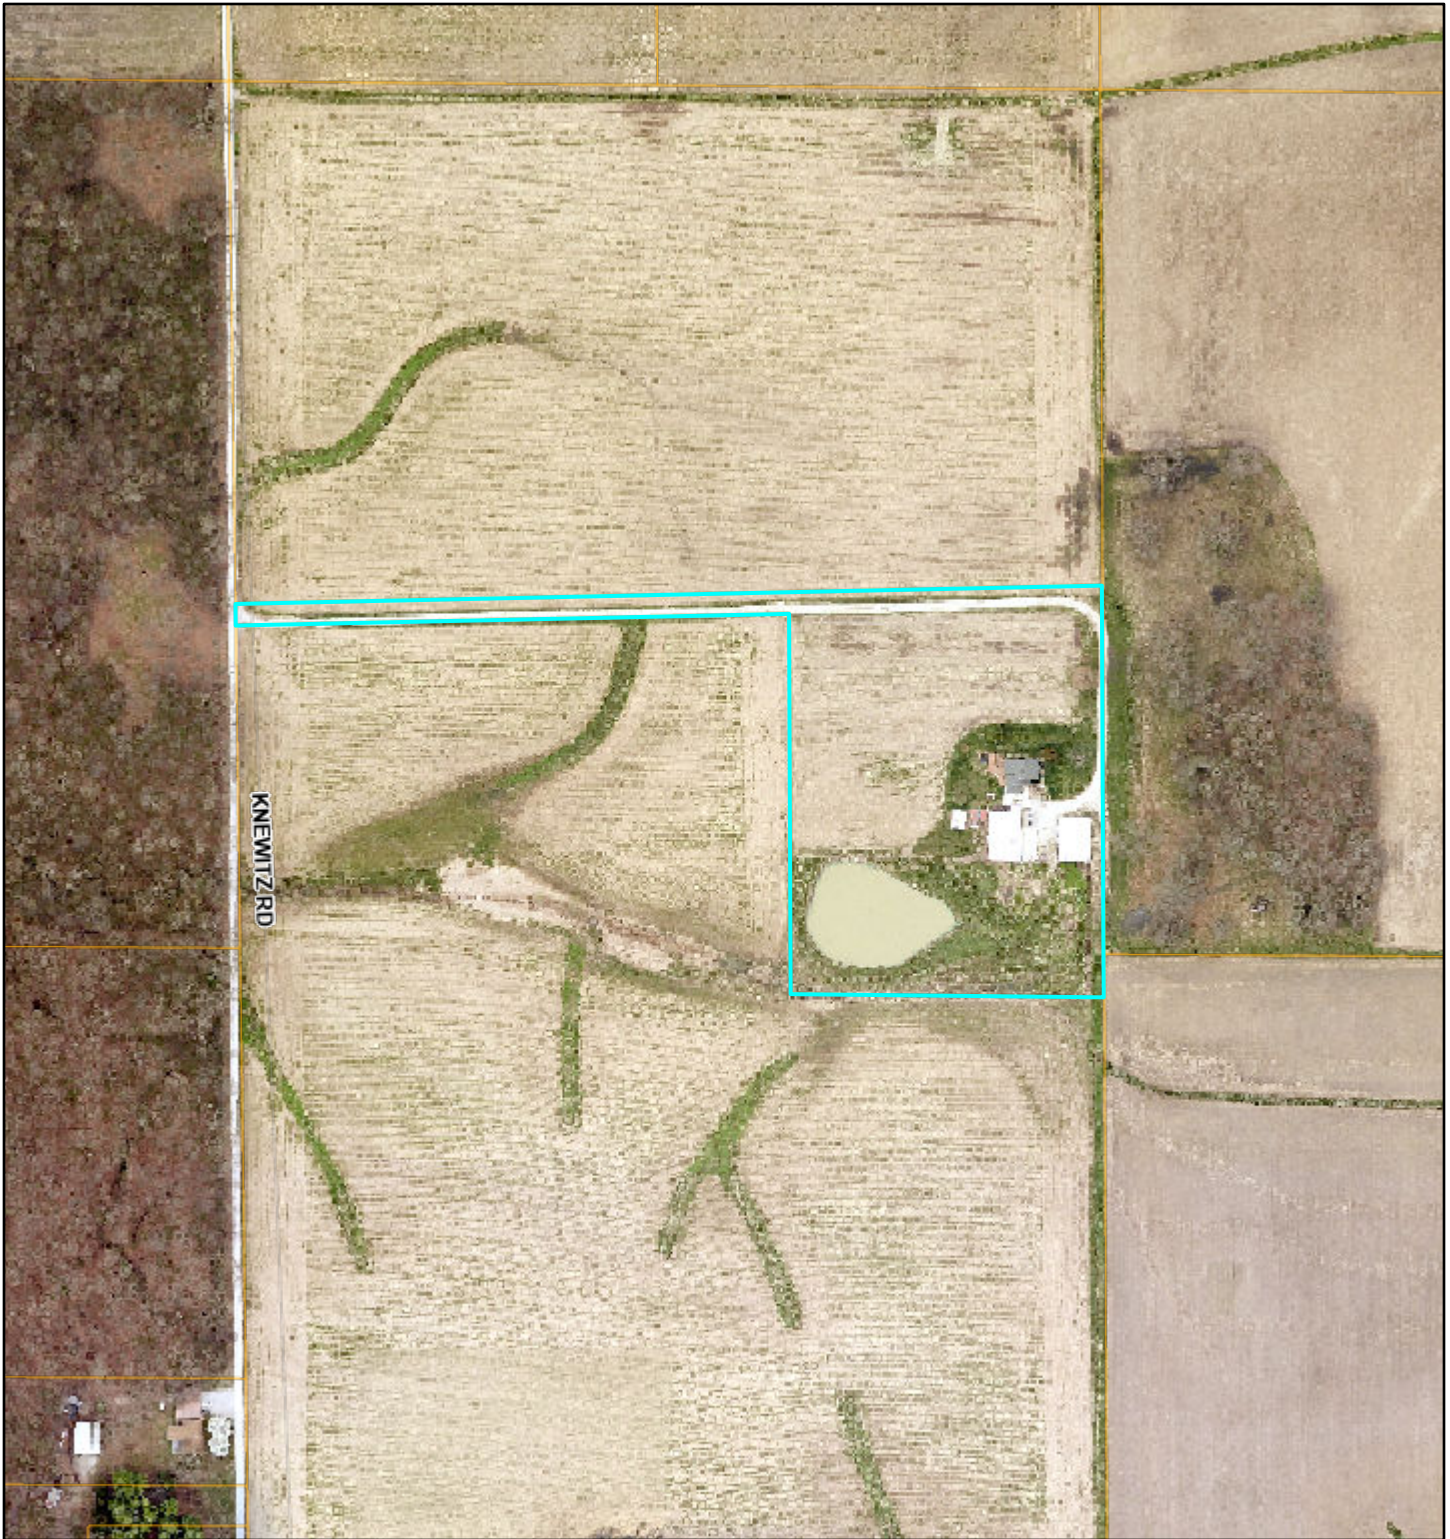

1130 Knewitz Rd

3/10/2023, 12:42:37 PM

- Township Boundary
- Roads
- Parcels

- Red: Band_1
- Green: Band_2
- Blue: Band_3

Missouri Dept. of Conservation, Esri, HERE, Garmin, GeoTechnologies, Inc., USGS, EPA