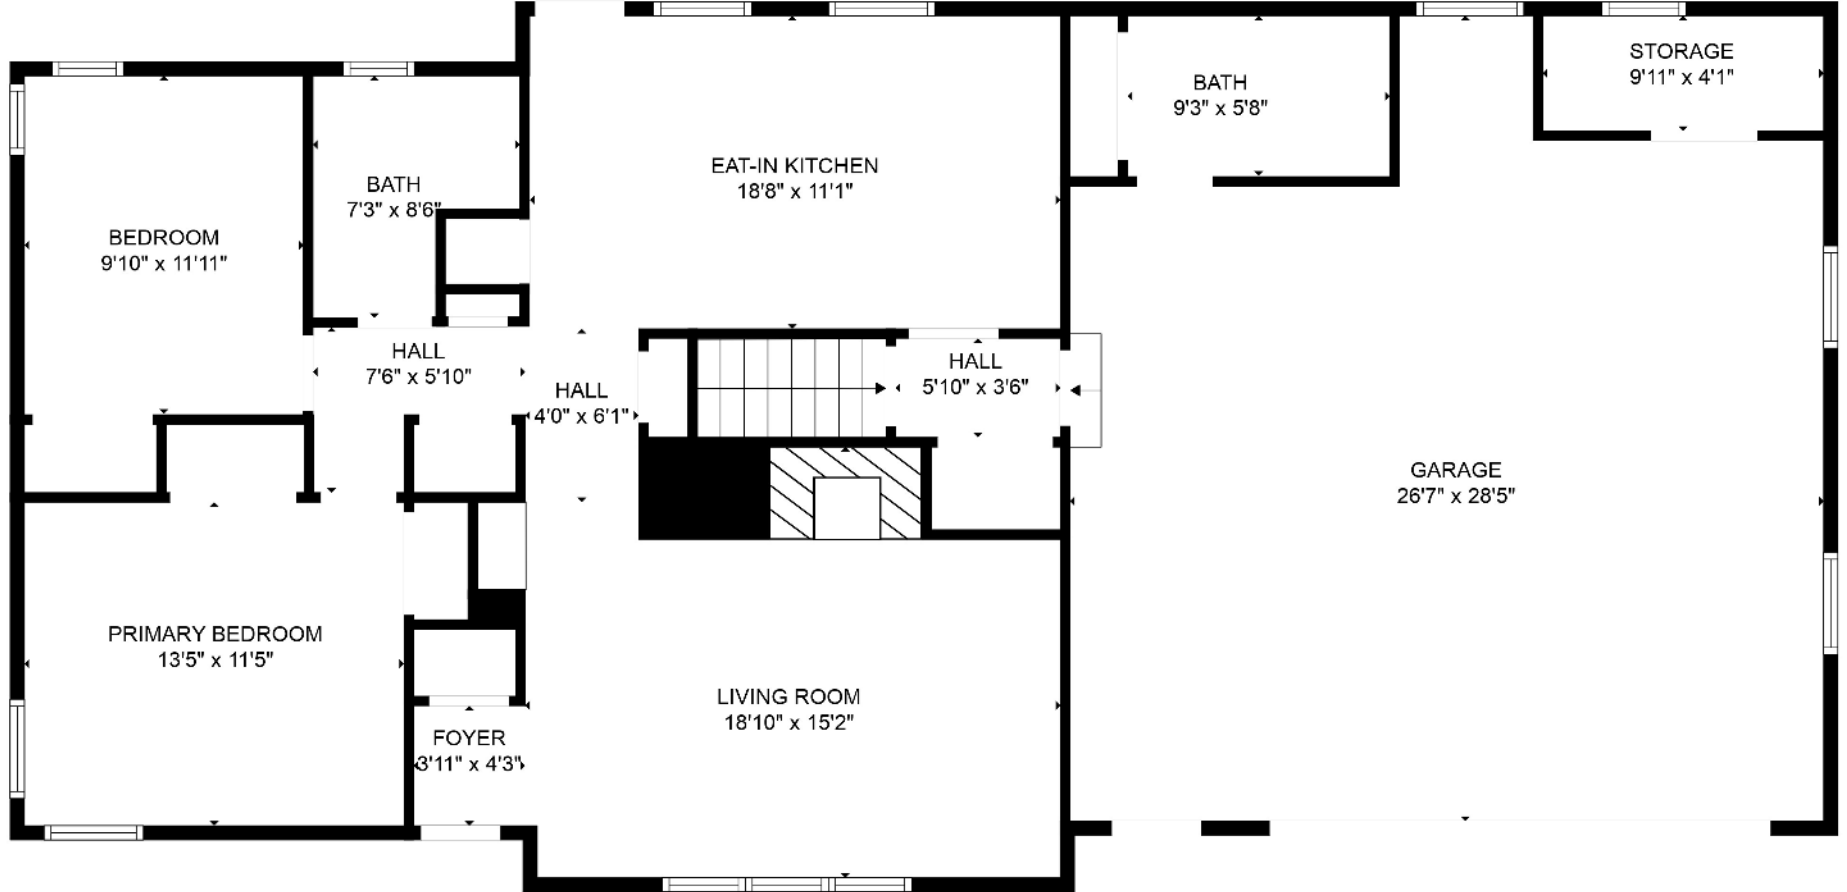

FLOOR 2

FLOOR 1

GROSS INTERNAL AREA  
 FLOOR 1: 1037 sq. ft, FLOOR 2: 1146 sq. ft  
 EXCLUDED AREAS: , GARAGE: 640 sq. ft  
 TOTAL: 2182 sq. ft

SIZES AND DIMENSIONS ARE APPROXIMATE, ACTUAL MAY VARY.

GROSS INTERNAL AREA  
 FLOOR 1: 1037 sq. ft, FLOOR 2: 1146 sq. ft  
 EXCLUDED AREAS: , GARAGE: 640 sq. ft  
 TOTAL: 2182 sq. ft  
 SIZES AND DIMENSIONS ARE APPROXIMATE, ACTUAL MAY VARY.

GROSS INTERNAL AREA  
FLOOR 1: 1037 sq. ft, FLOOR 2: 1146 sq. ft  
EXCLUDED AREAS: , GARAGE: 640 sq. ft  
TOTAL: 2182 sq. ft  
SIZES AND DIMENSIONS ARE APPROXIMATE, ACTUAL MAY VARY.