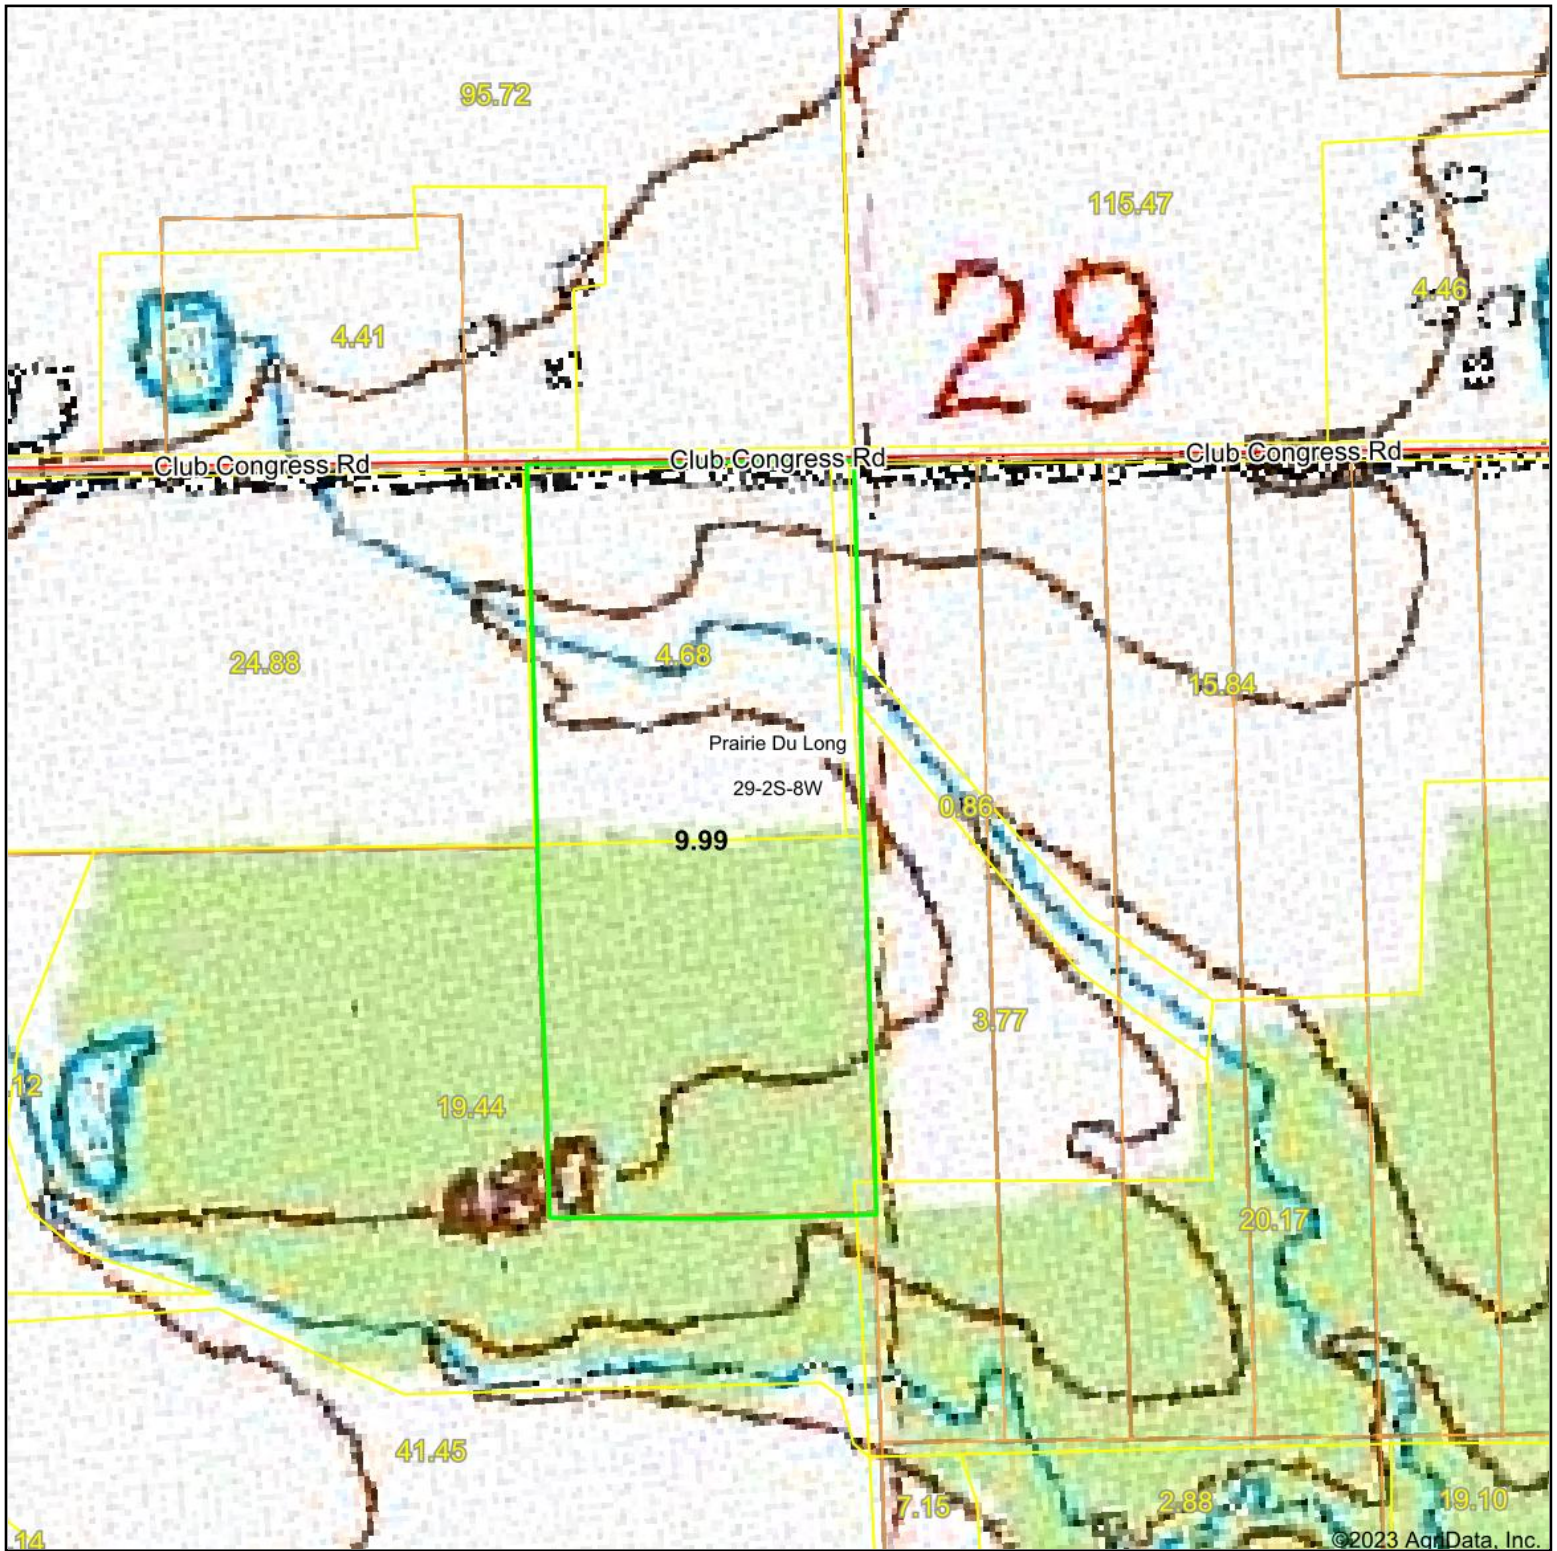

Topography Map

©2023 AgriData, Inc.

Map Center: 38° 19' 45.05, -90° 0' 33.35

0ft 293ft 586ft

Maps Provided By:

© AgriData, Inc. 2023 www.AgriDataInc.com

29-2S-8W
St. Clair County
Illinois

6/14/2023