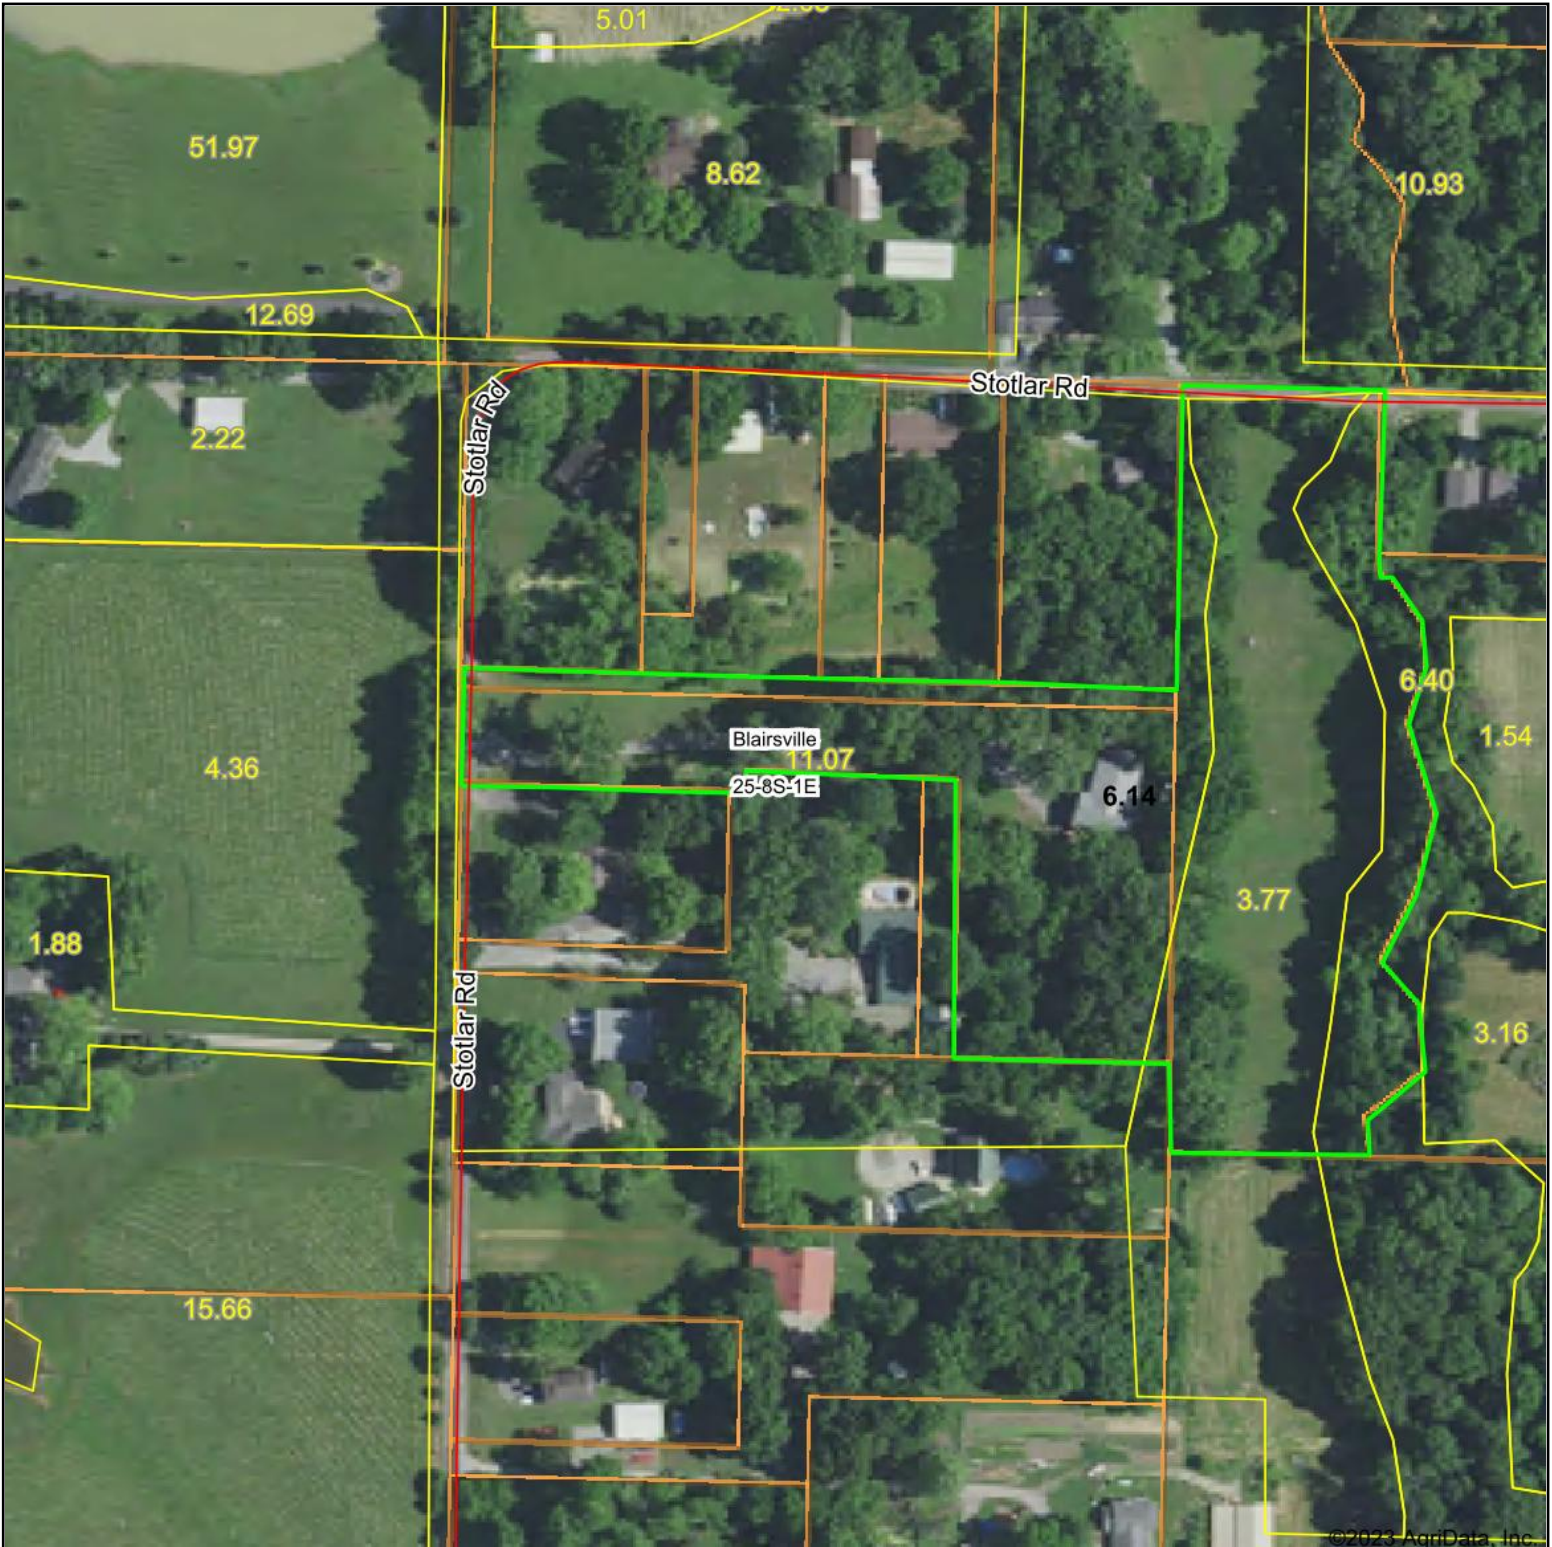

FSA Map

Map Center: 37° 47' 28.81, -89° 2' 37.78

Maps Provided By:

© AgriData, Inc. 2023 www.AgriDataInc.com

25-8S-1E
Williamson County
Illinois

6/14/2023