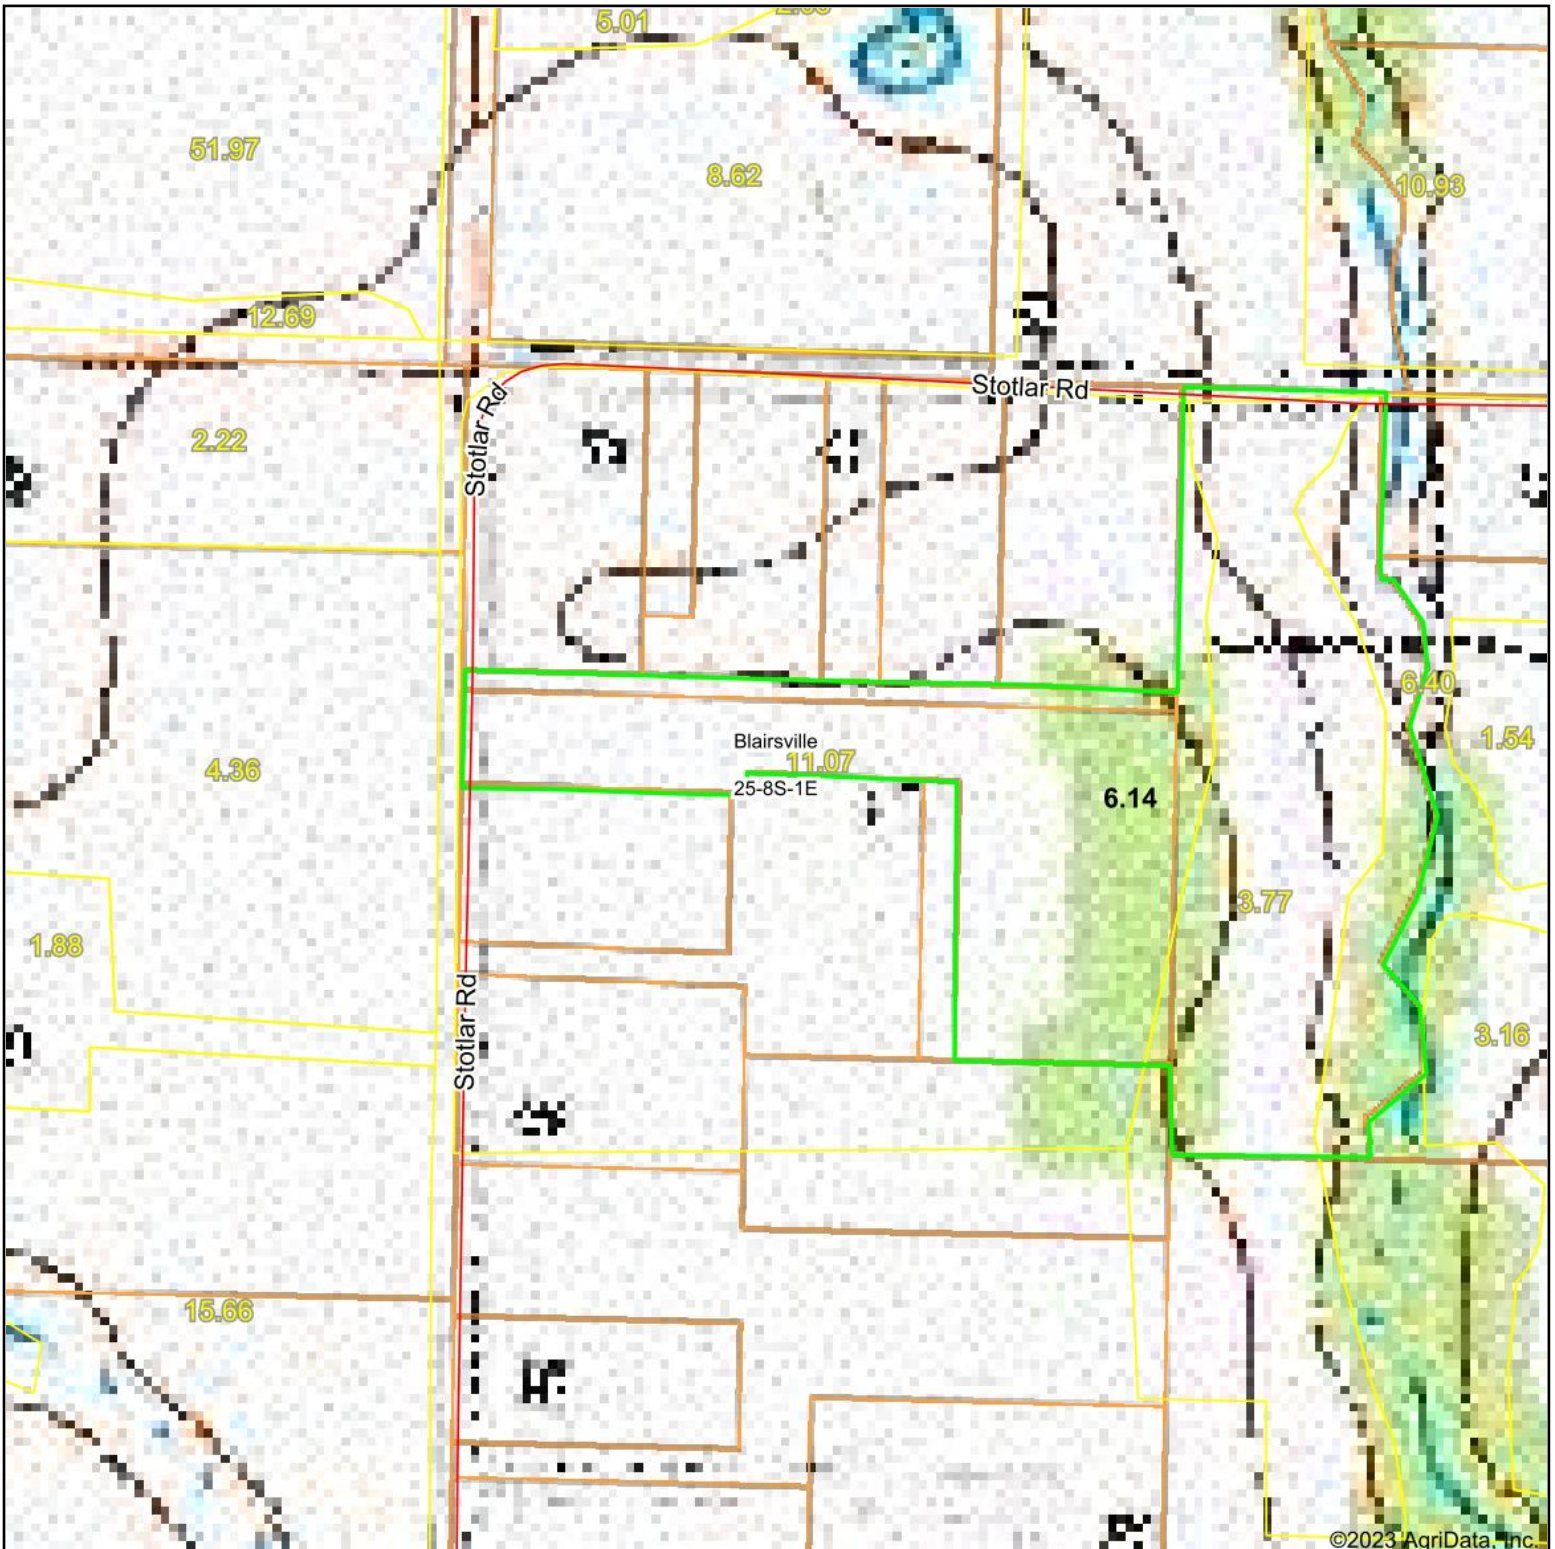

Topography Map

Map Center: 37° 47' 28.81, -89° 2' 37.78

Maps Provided By:

© AgriData, Inc. 2023 www.AgridataInc.com

25-8S-1E
Williamson County
Illinois

6/14/2023