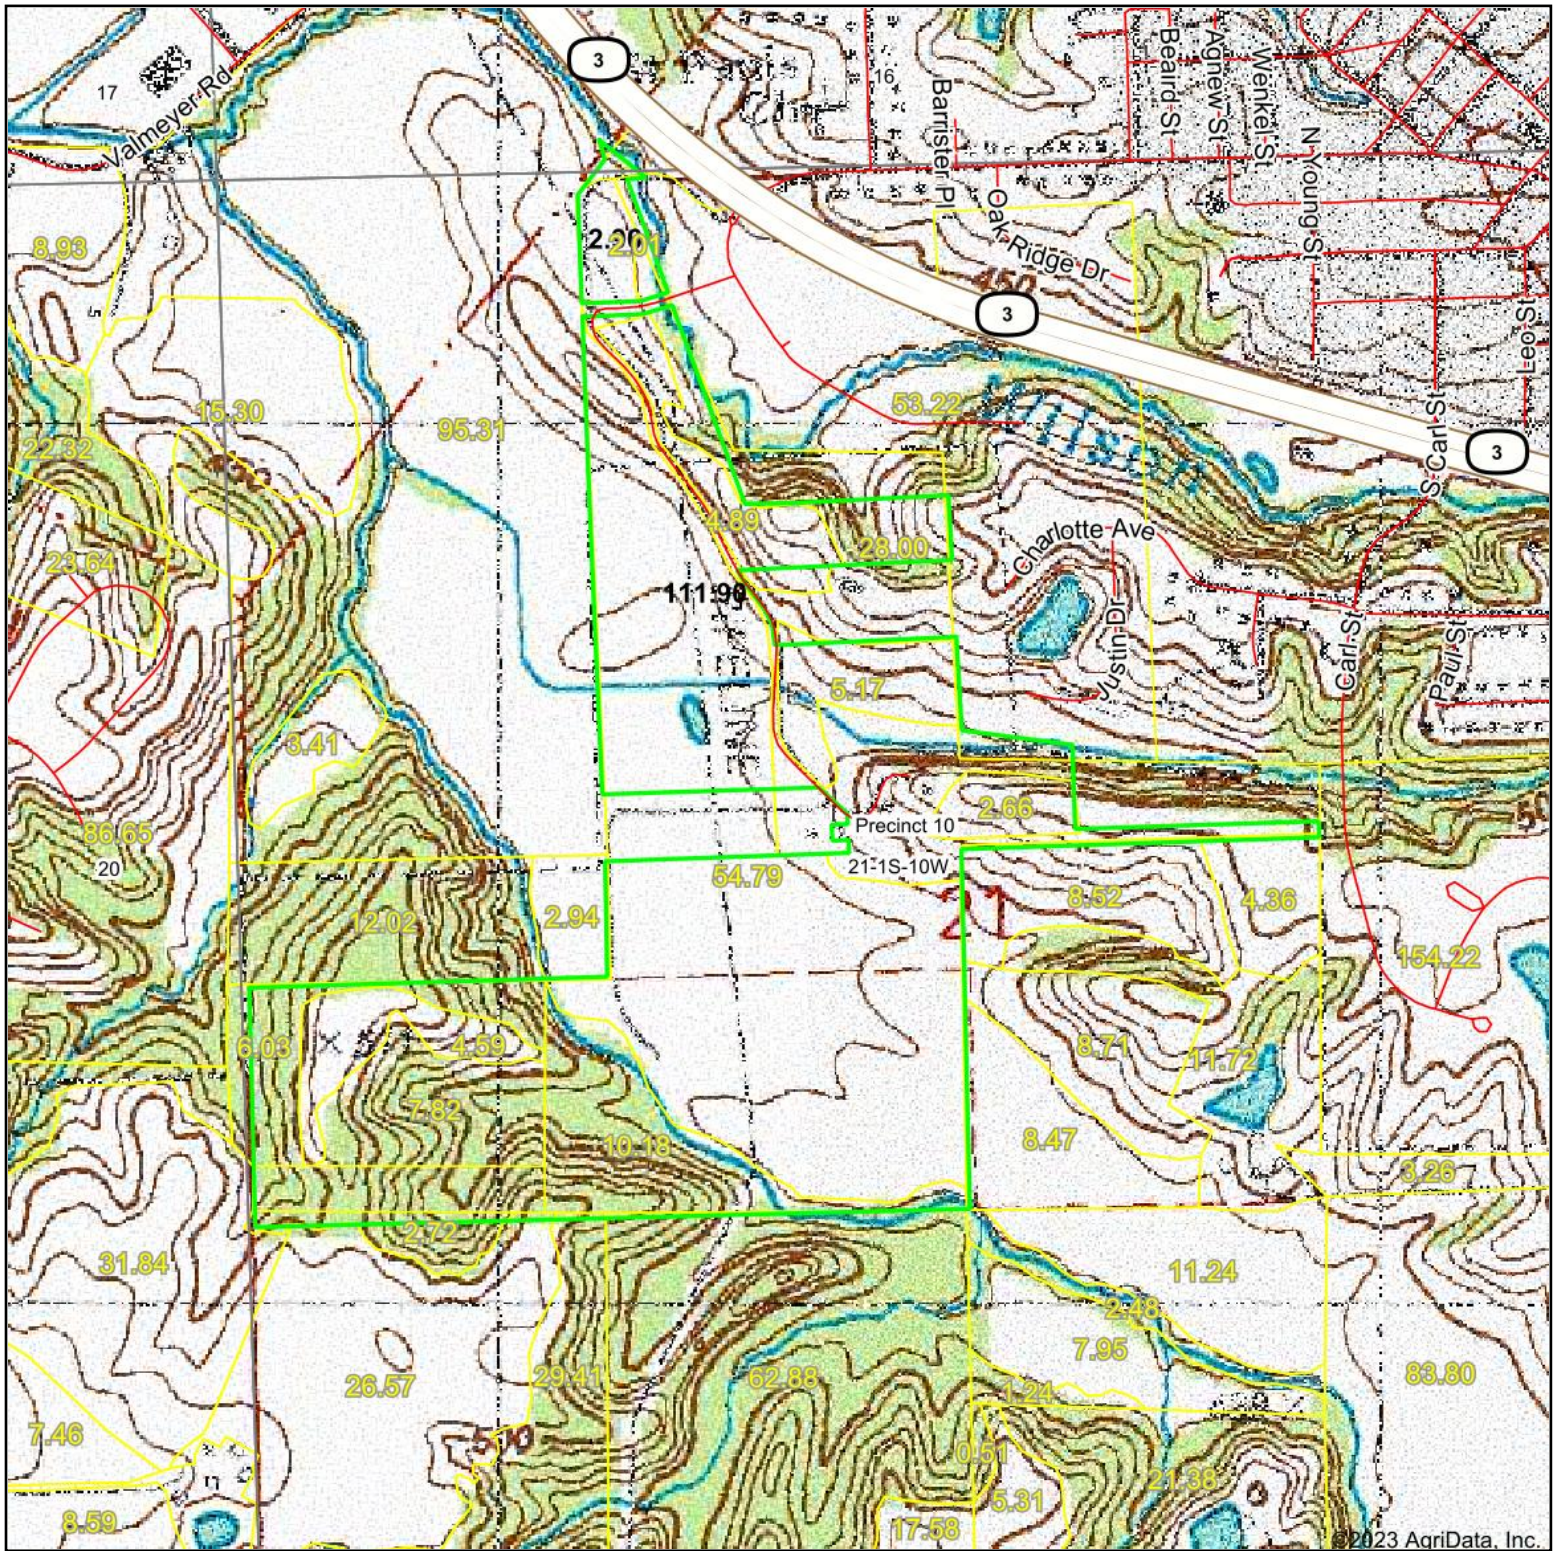

# Topography Map

Map Center: 38° 26' 7.45, -90° 12' 44.98

**21-1S-10W**  
**Monroe County**  
**Illinois**

6/20/2023

© AgriData, Inc. 2023 www.AgrIDataInc.com