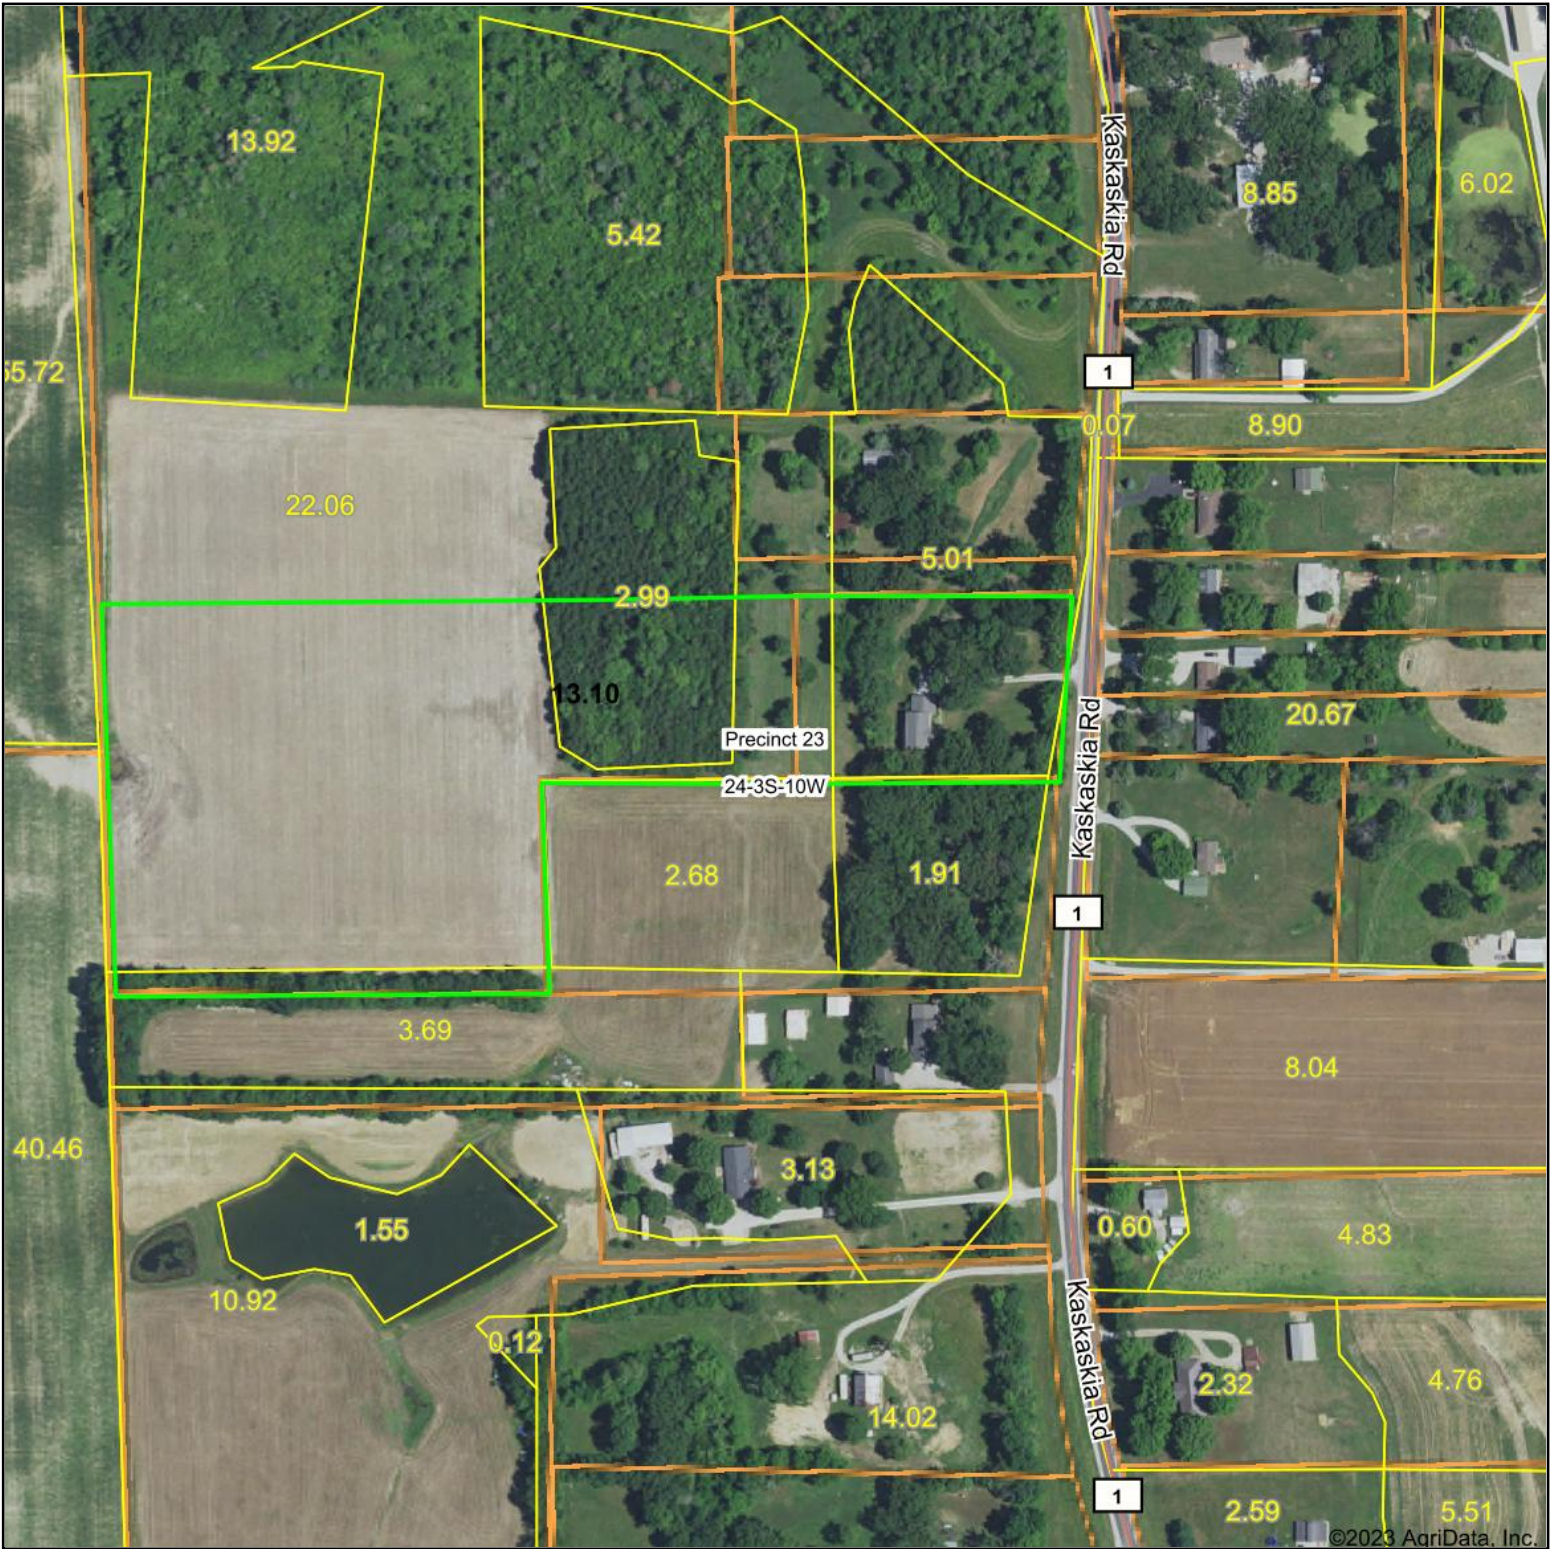

# FSA Map

Map Center: 38° 15' 22.44, -90° 9' 8.01

**24-3S-10W**  
**Monroe County**  
**Illinois**

6/14/2023

Maps Provided By:  
**surety**  
CUSTOMIZED ONLINE MAPPING  
© AgriData, Inc. 2023 www.AgriDataInc.com

Field borders provided by Farm Service Agency as of 5/21/2008.