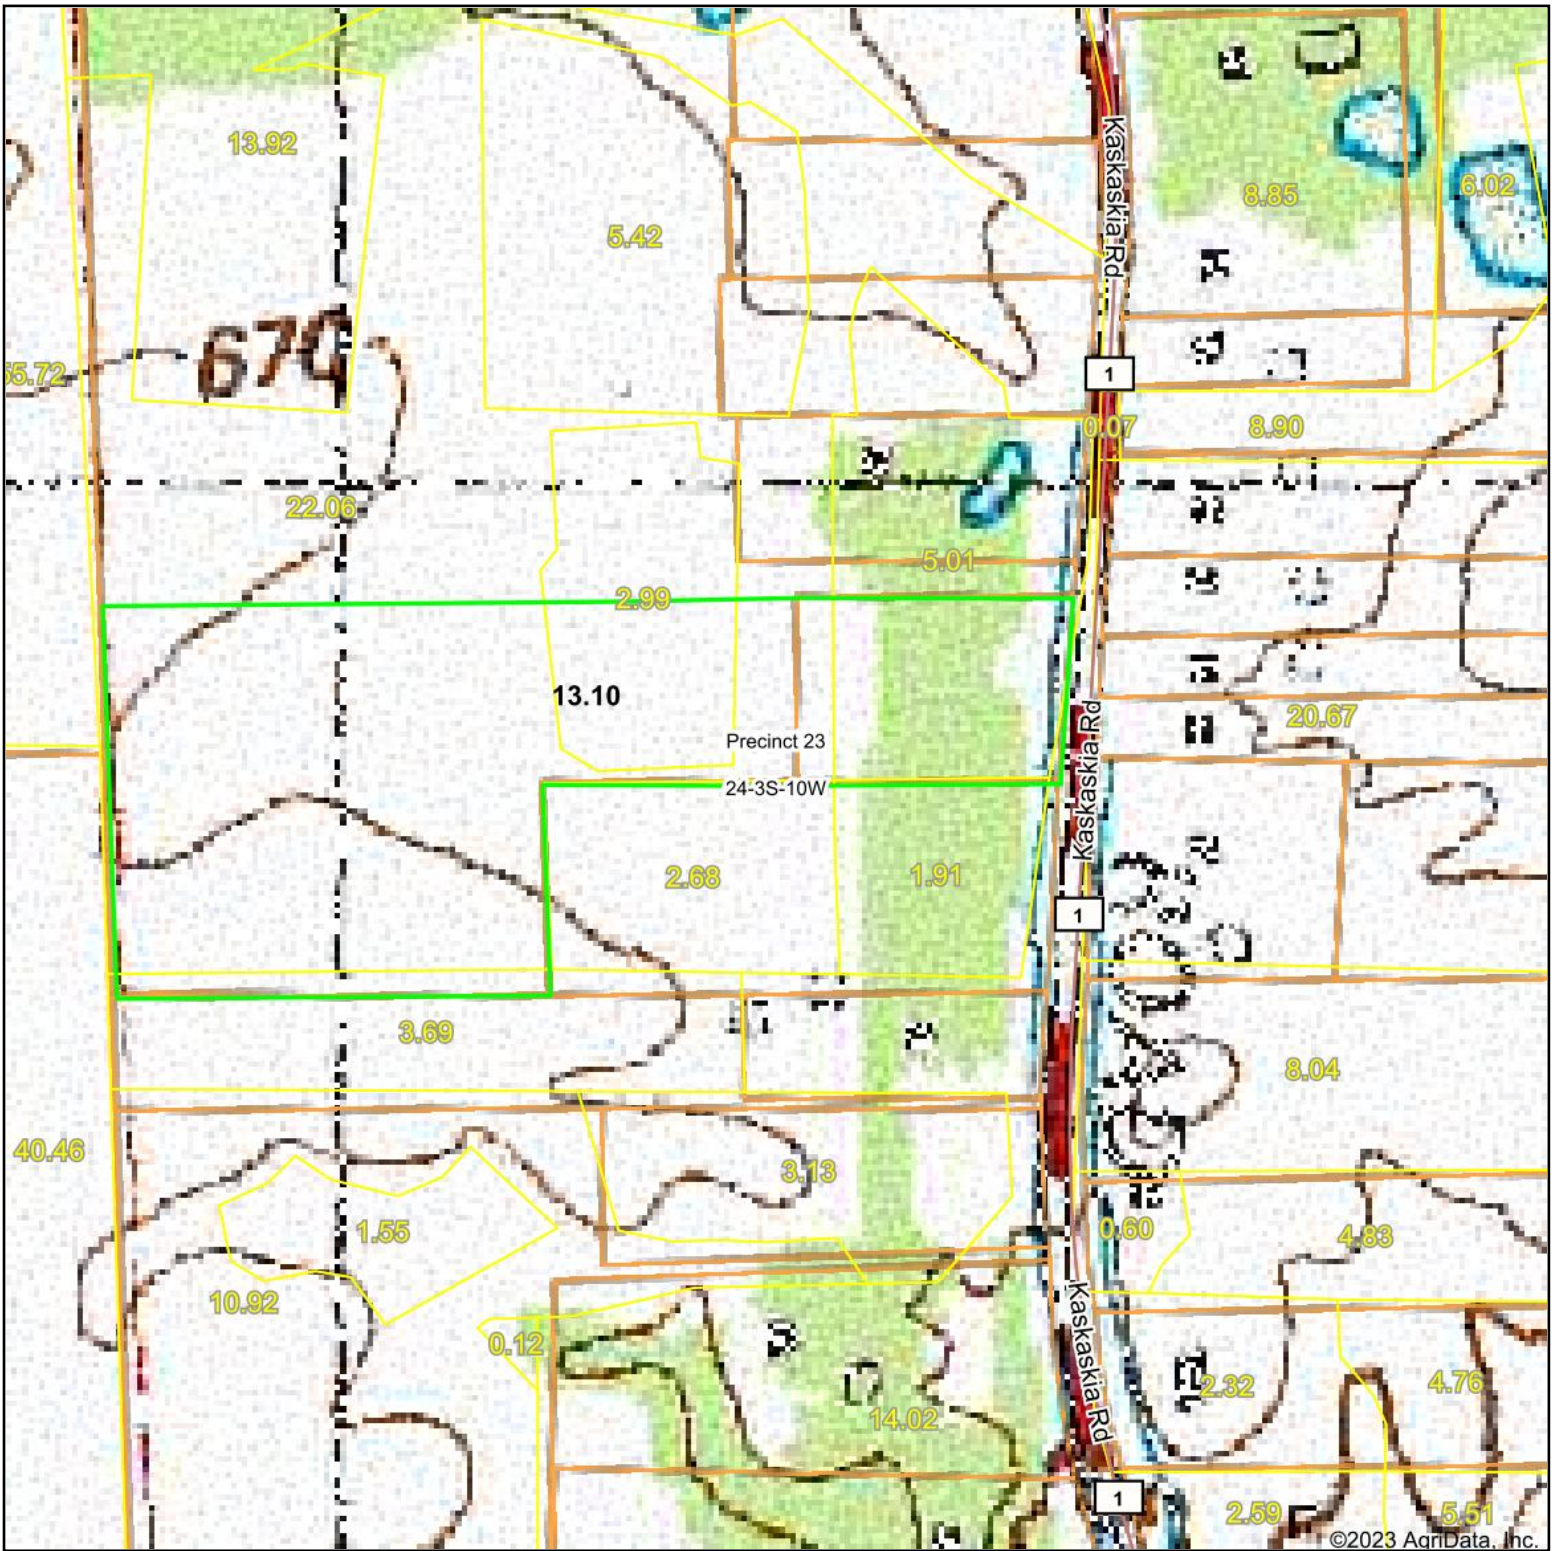

Topography Map

Map Center: 38° 15' 22.44, -90° 9' 8.01

24-3S-10W
Monroe County
Illinois

6/14/2023

Maps Provided By:

© AgriData, Inc. 2023 www.AgridataInc.com