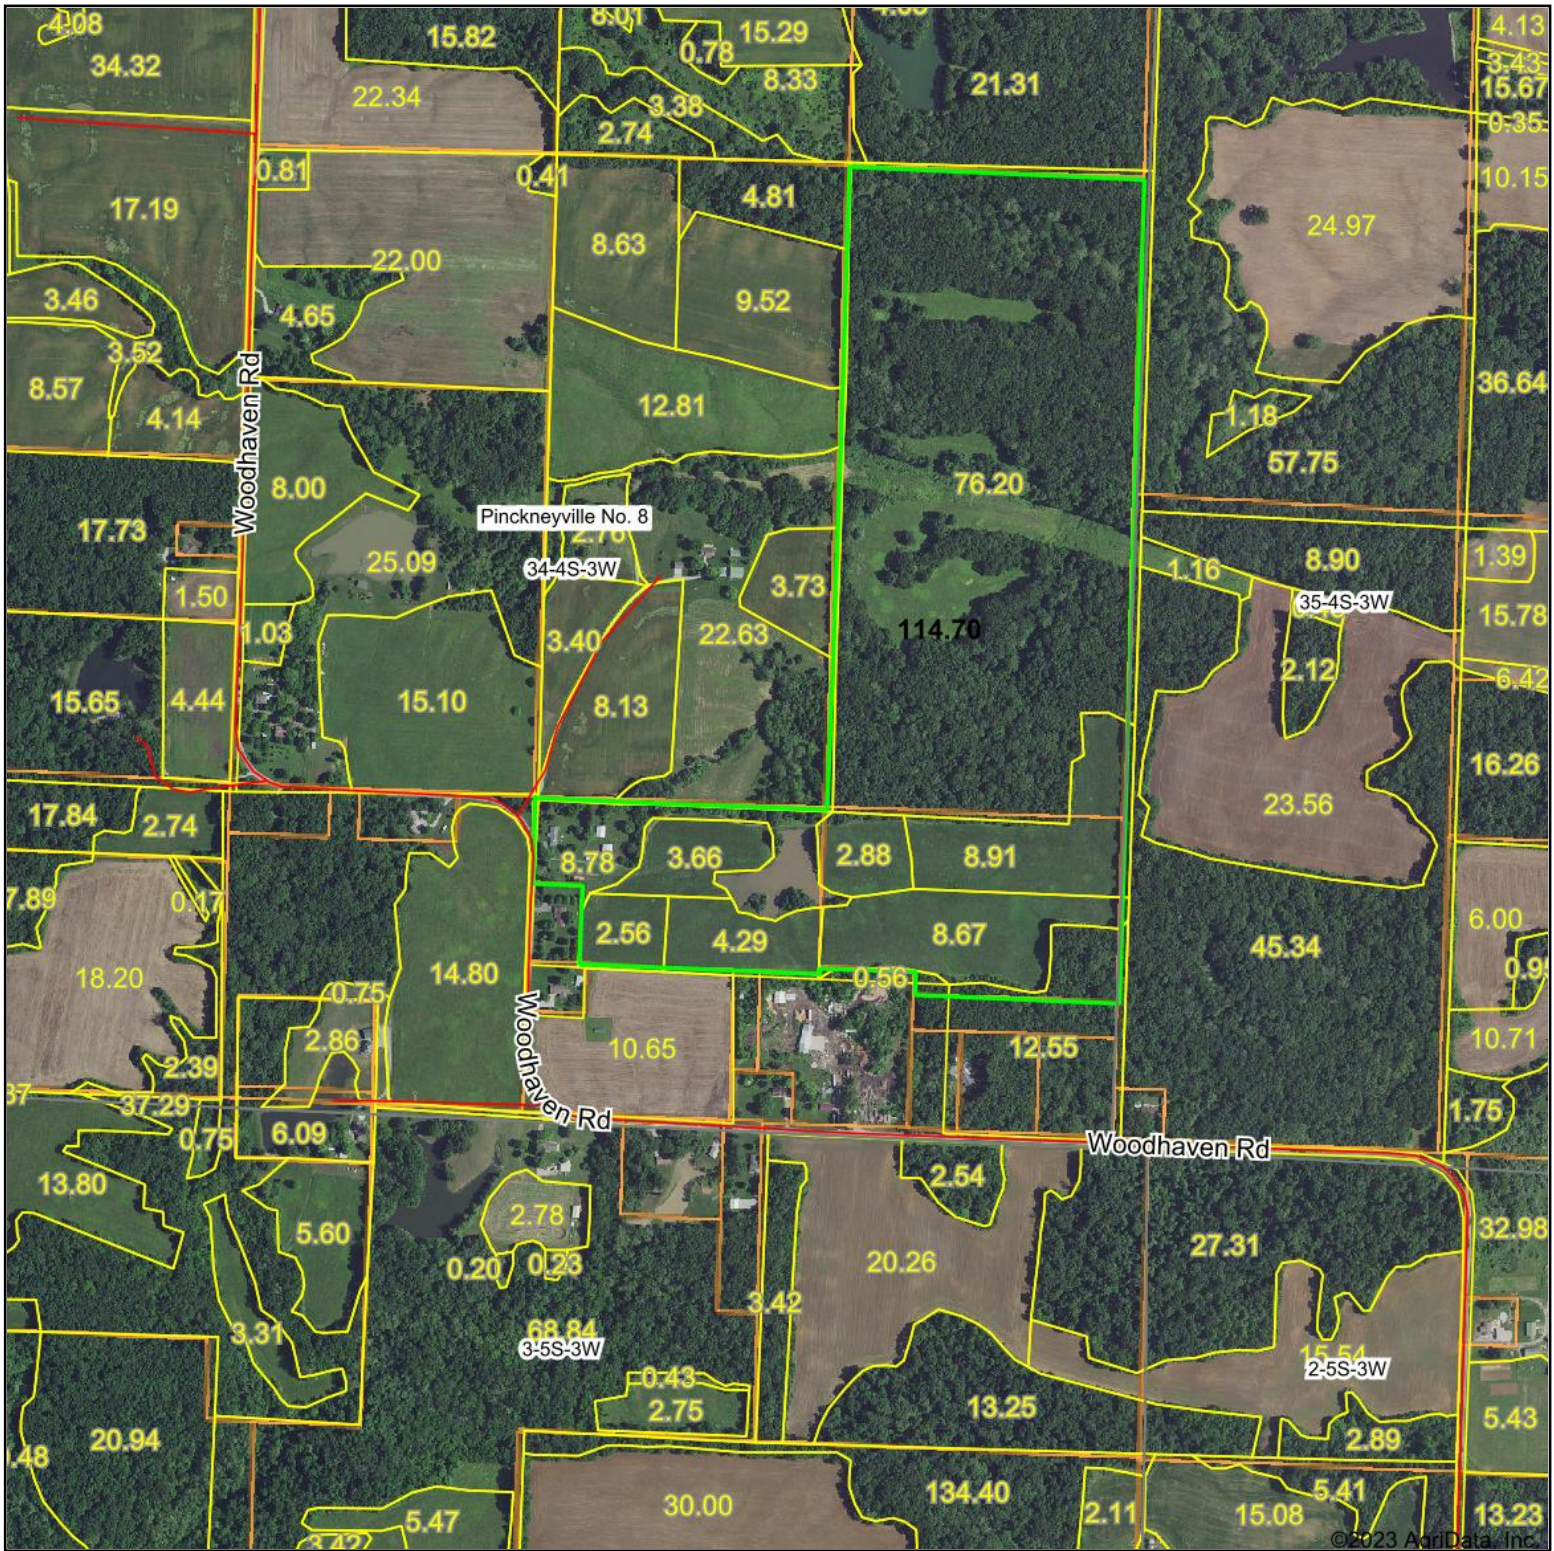

FSA Map

Map Center: 38° 7' 54.83, -89° 24' 47.86

34-4S-3W
Perry County
Illinois

6/7/2023

Maps Provided By:
 **surety**
CUSTOMIZED ONLINE MAPPING
© AgriData, Inc. 2023 www.AgridataInc.com

Field borders provided by Farm Service Agency as of 5/21/2008.