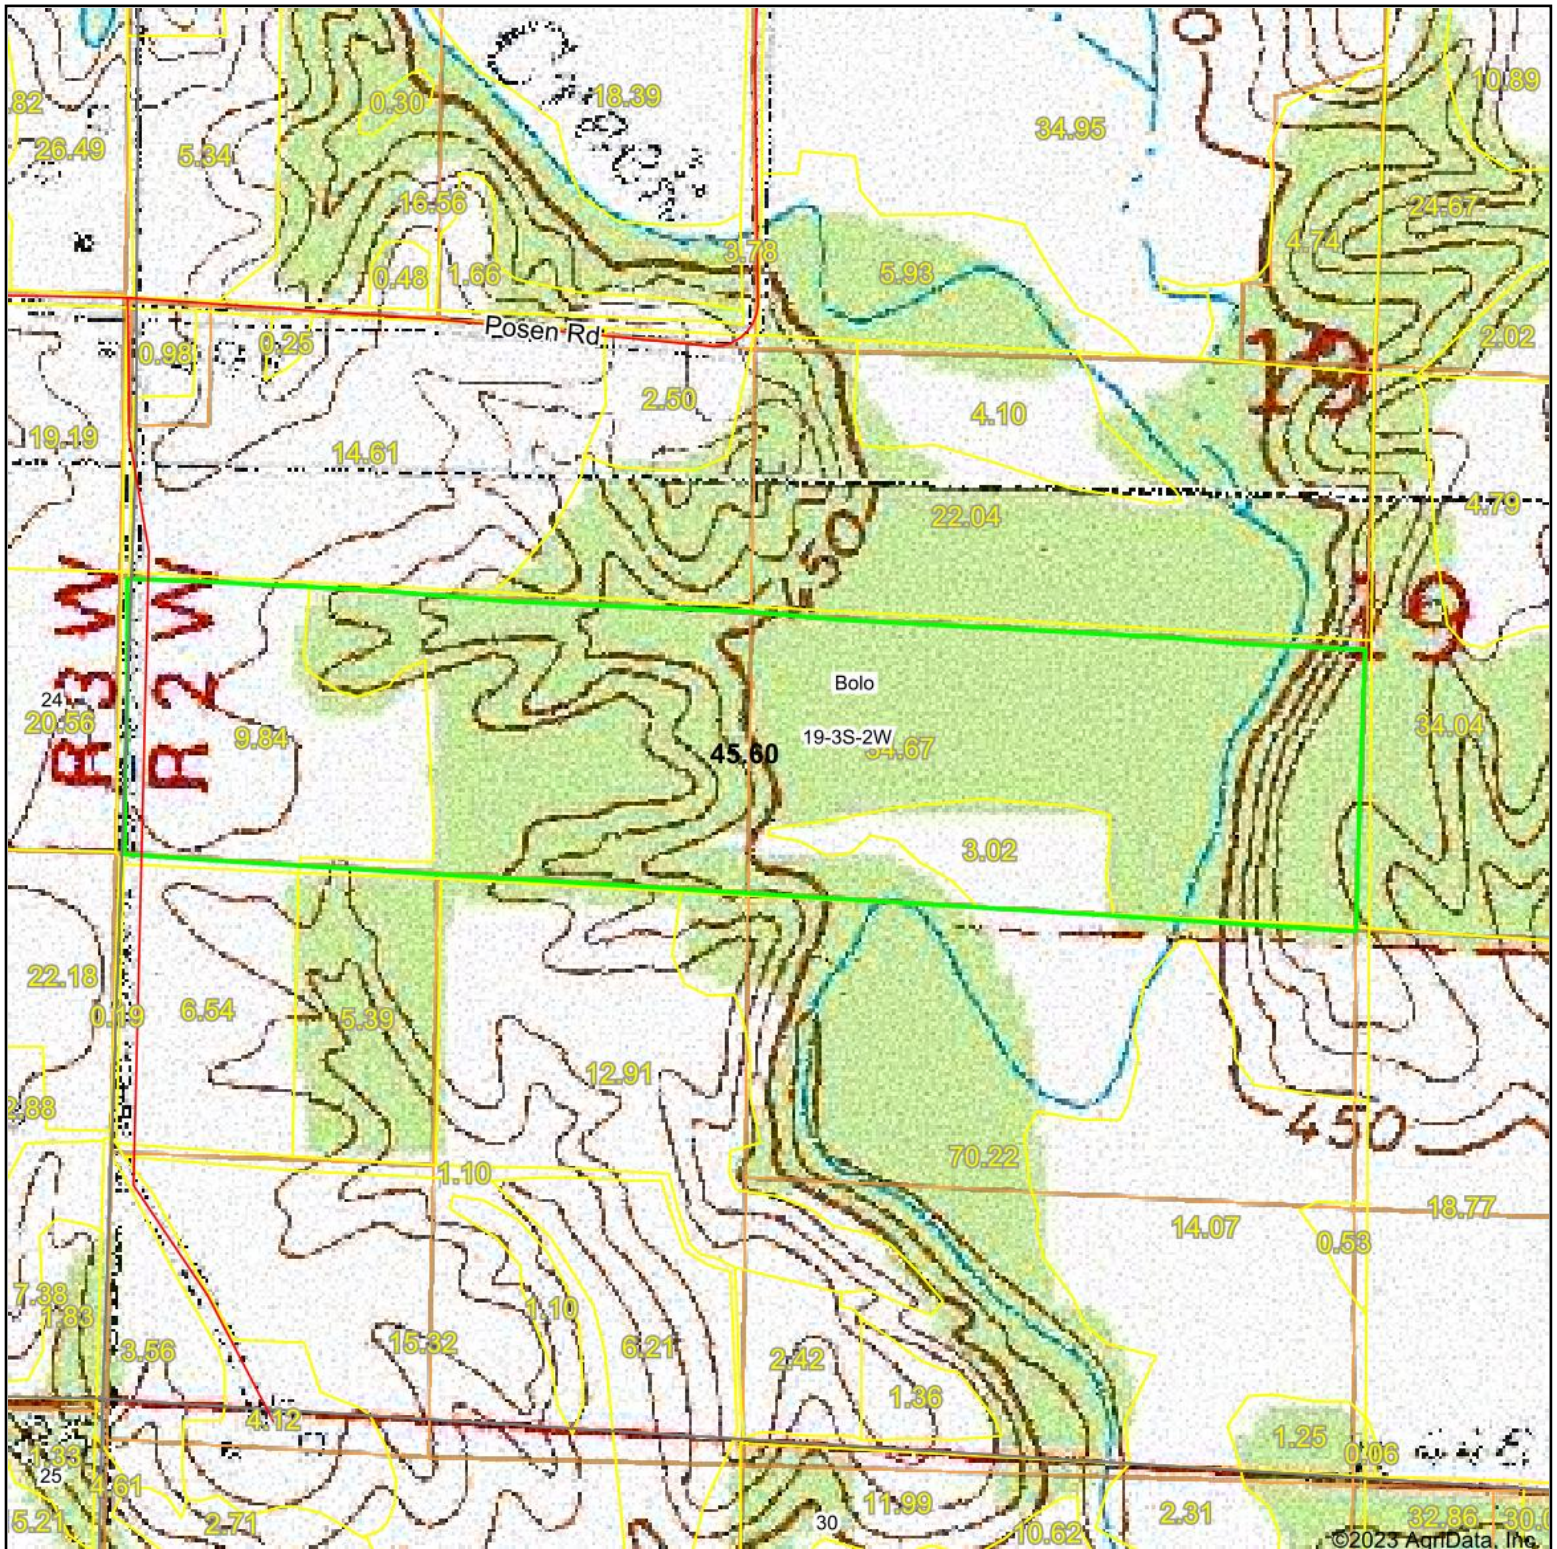

Topography Map

Map Center: 38° 14' 53.13, -89° 21' 55.98

Maps Provided By:

© AgriData, Inc. 2023 www.AgrIDataInc.com

19-3S-2W
Washington County
Illinois

8/17/2023