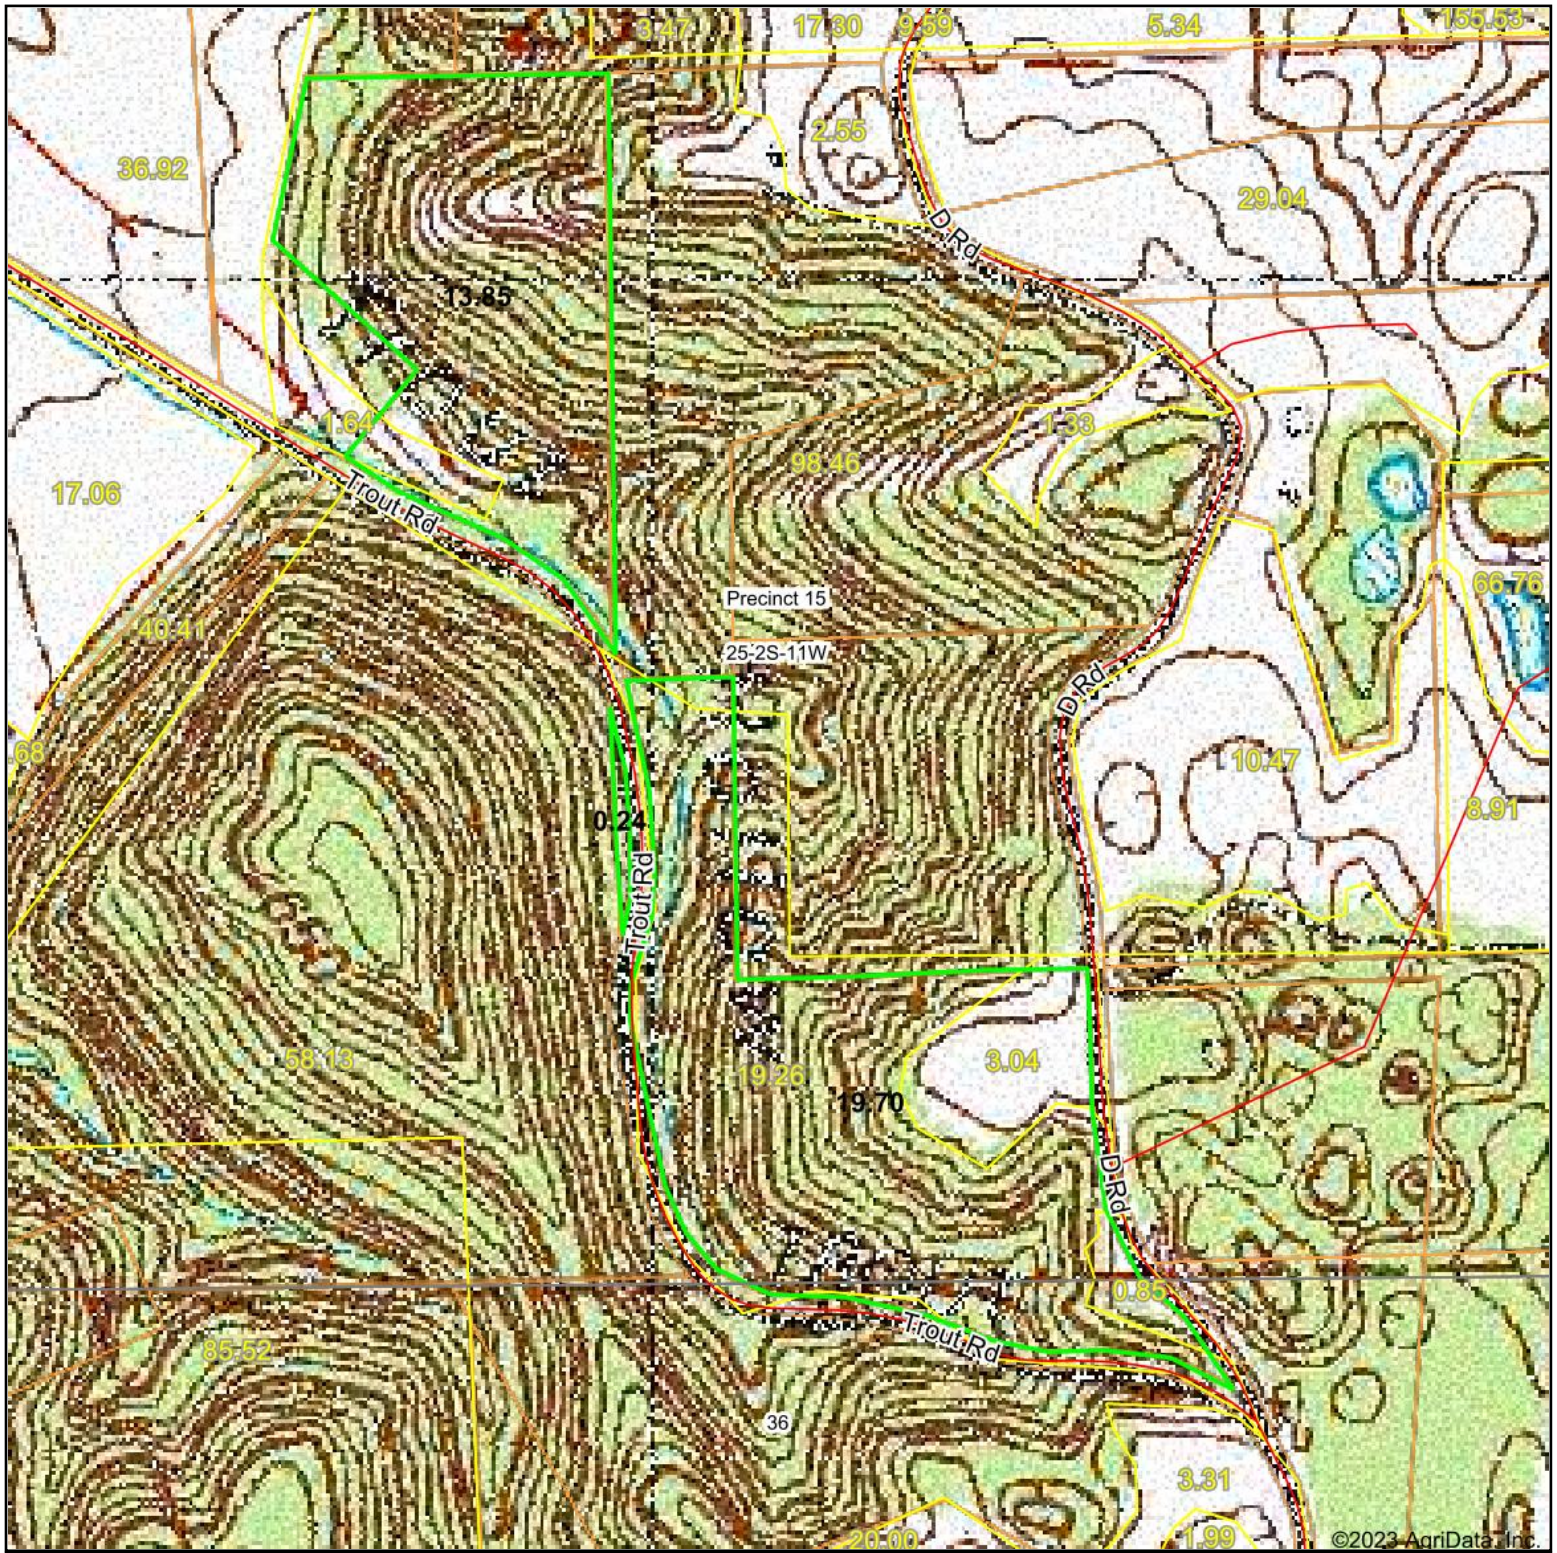

Topography Map- 25 Acres

Map Center: 38° 19' 45, -90° 15' 54.04

25-2S-11W
Monroe County
Illinois

8/17/2023

Maps Provided By:

© AgriData, Inc. 2023 www.AgrIDataInc.com