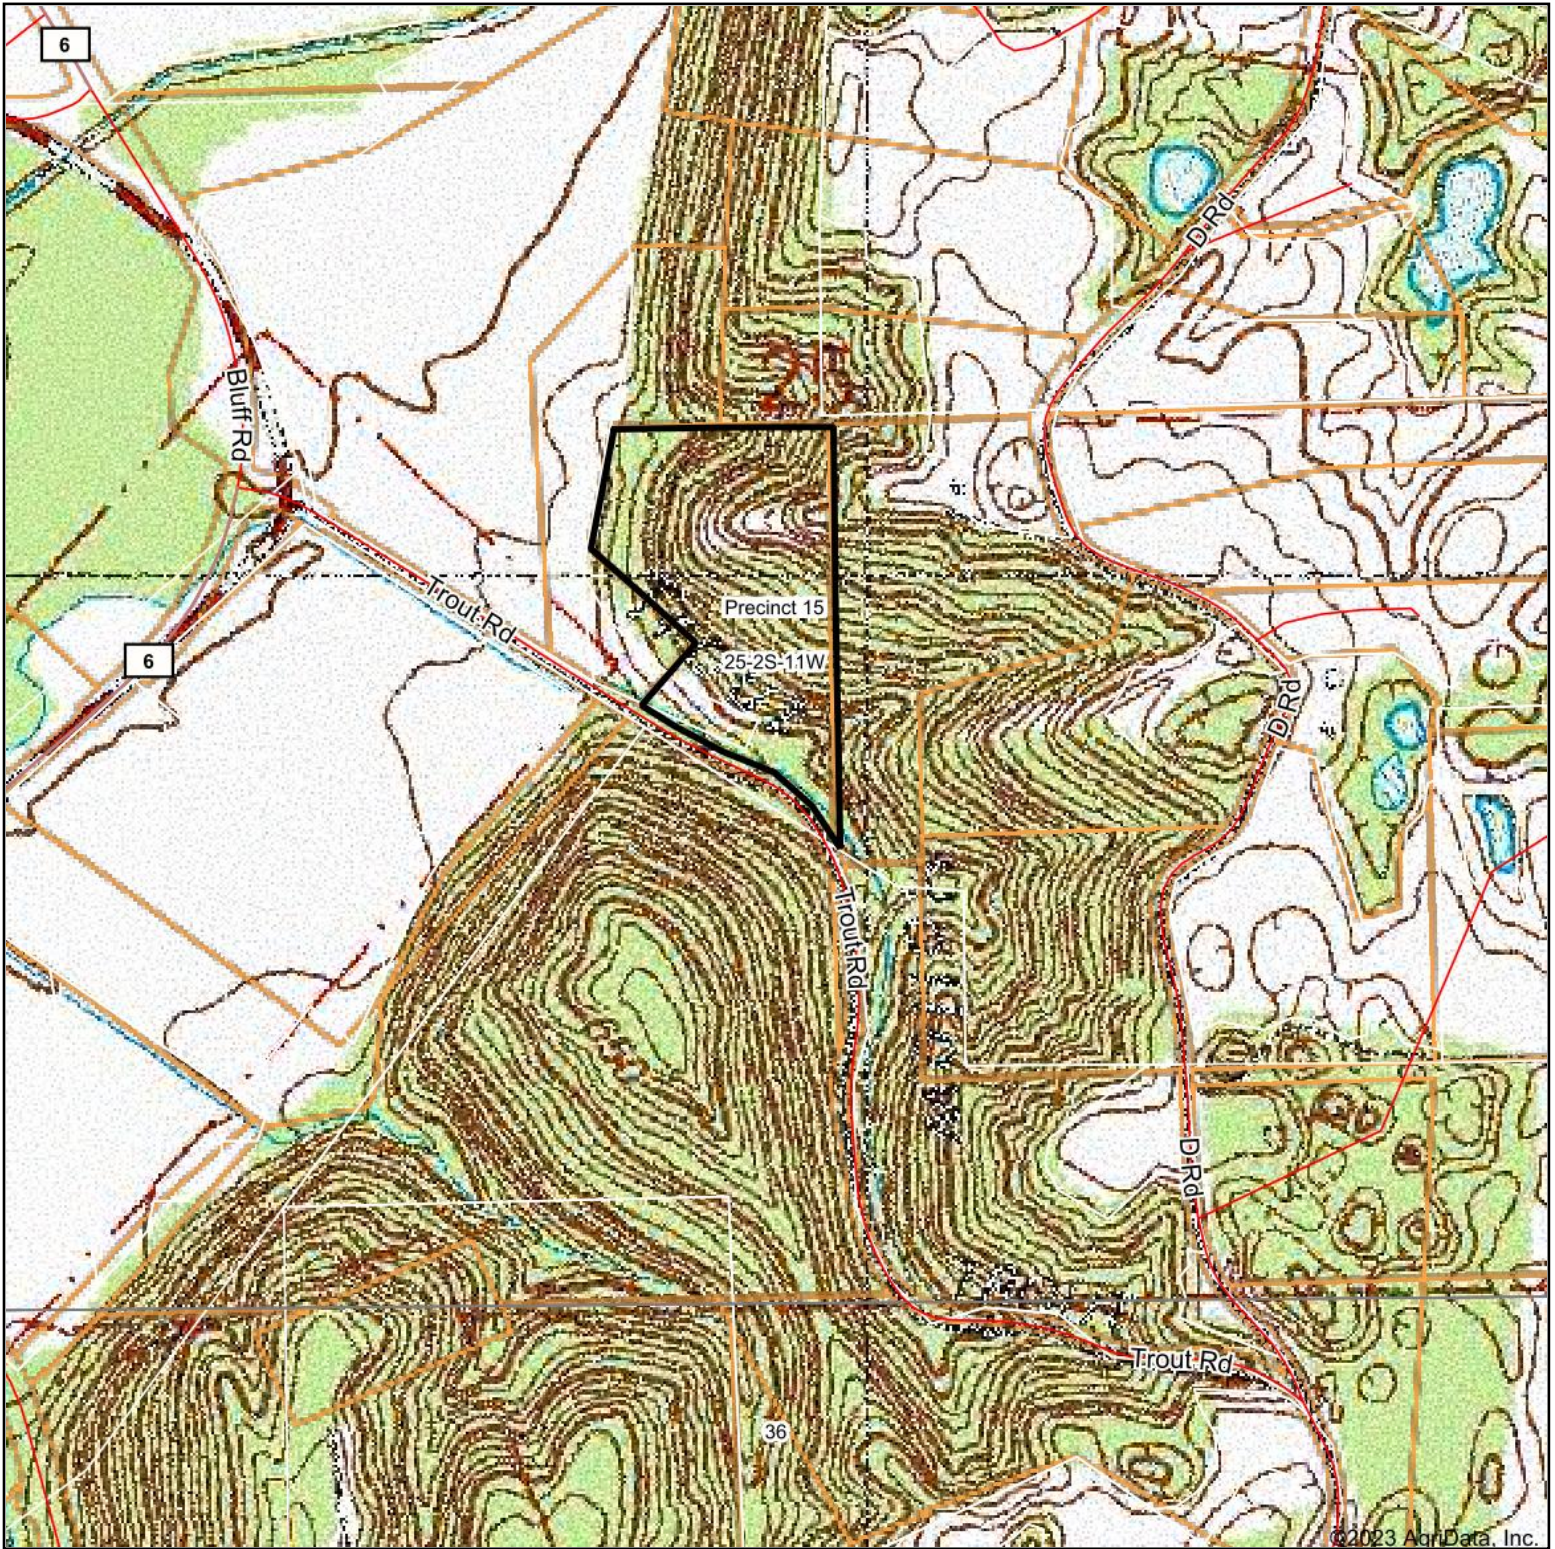

Topography Map - 15 acres

Map Center: 38° 19' 49.91, -90° 16' 0.66

25-2S-11W
Monroe County
Illinois

8/17/2023

Maps Provided By:

© AgriData, Inc. 2023

www.AgridataInc.com