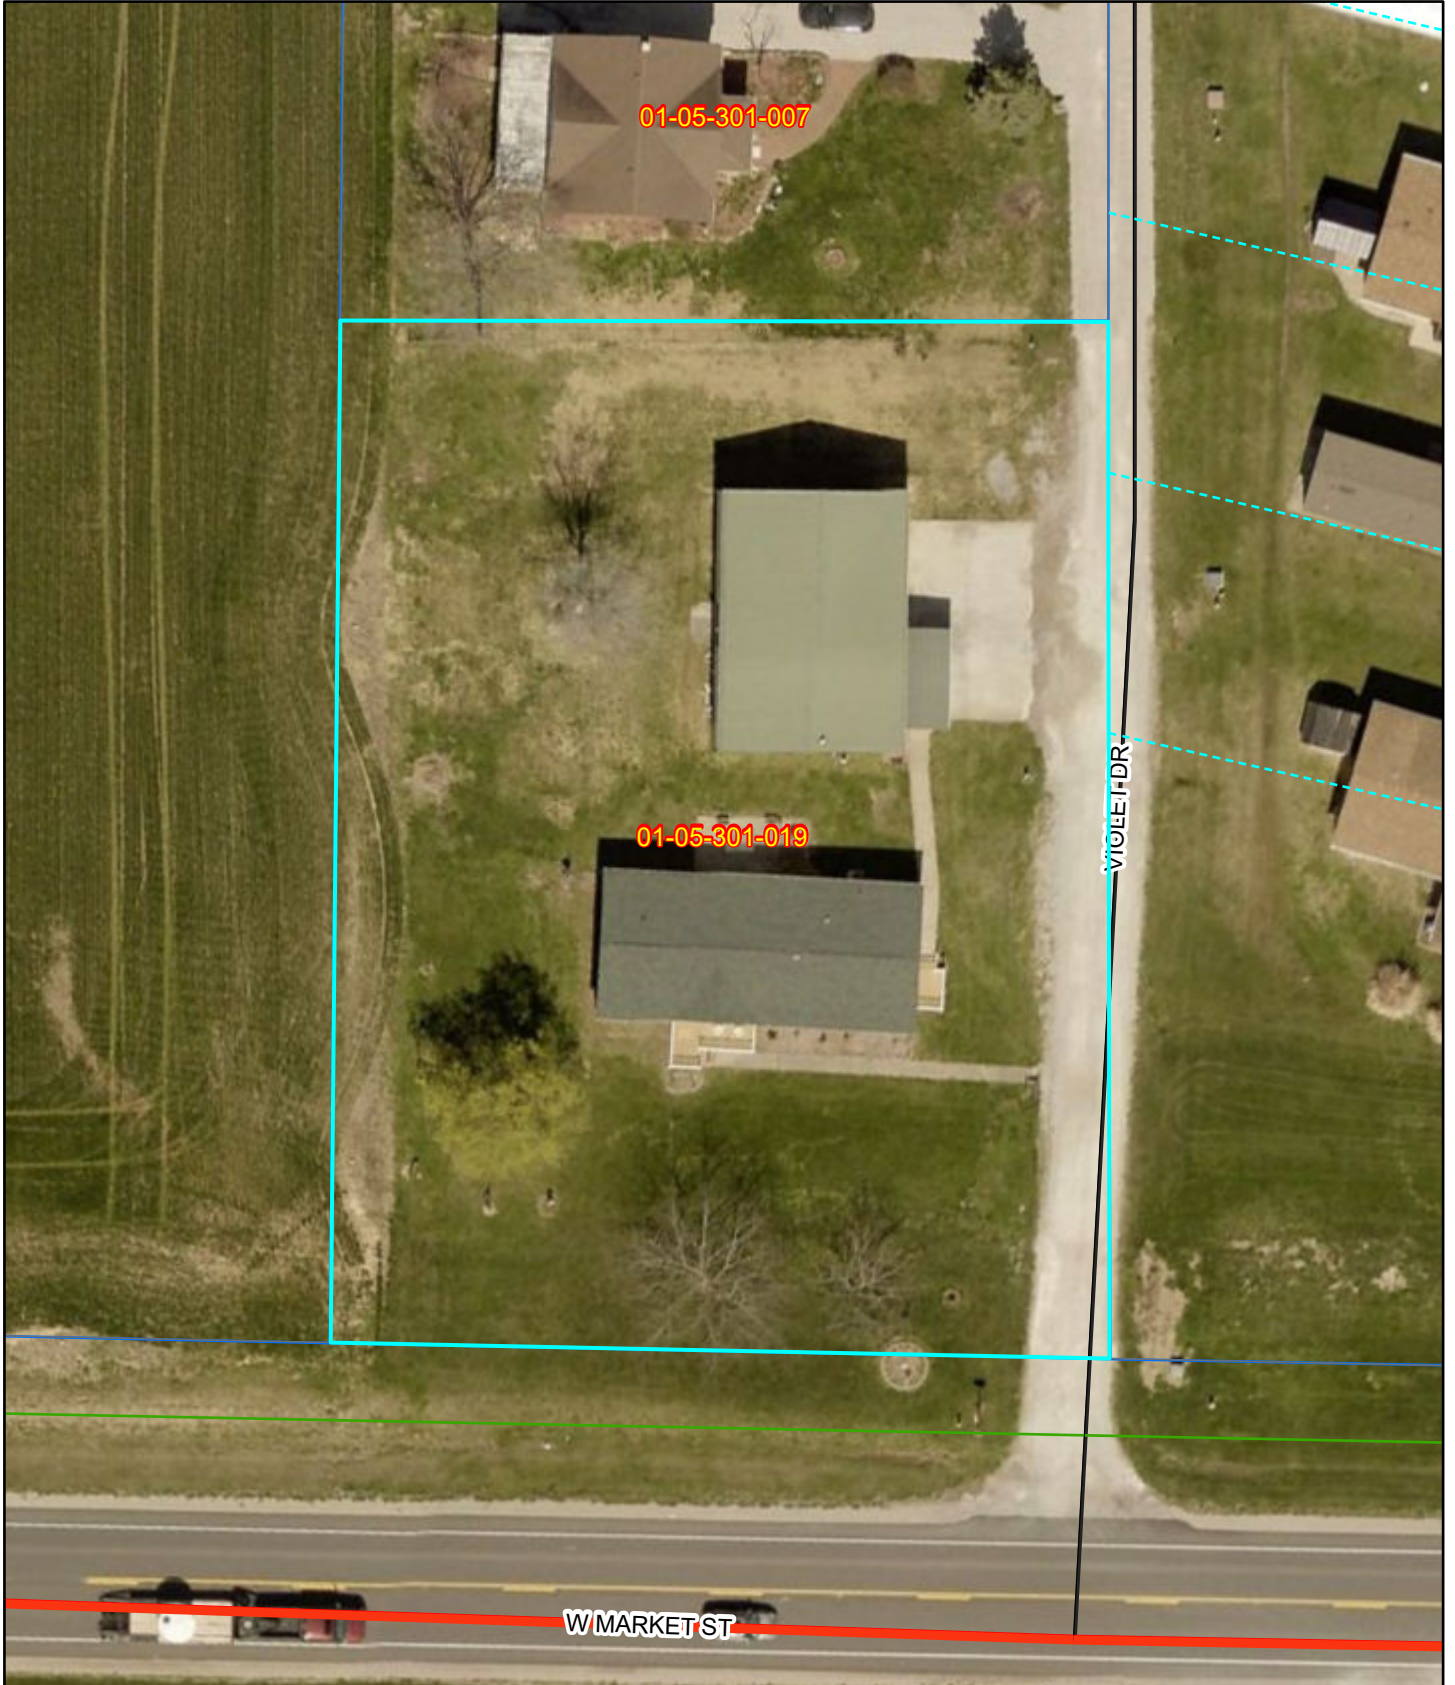

11001 Violet Drive

9/26/2023, 3:55:23 PM

1:564

- | | | |
|-----------------------|----------------|-----------------------|
| Published Tax Parcels | 6 | RoadCenterline_Level3 |
| Map Numbers | Boundaries | City Street |
| Corporate | HOOKED_LOT_LIN | State Roadway |
| Centerline | PARCEL_LIN | |
| 2 | ROW_LIN | |