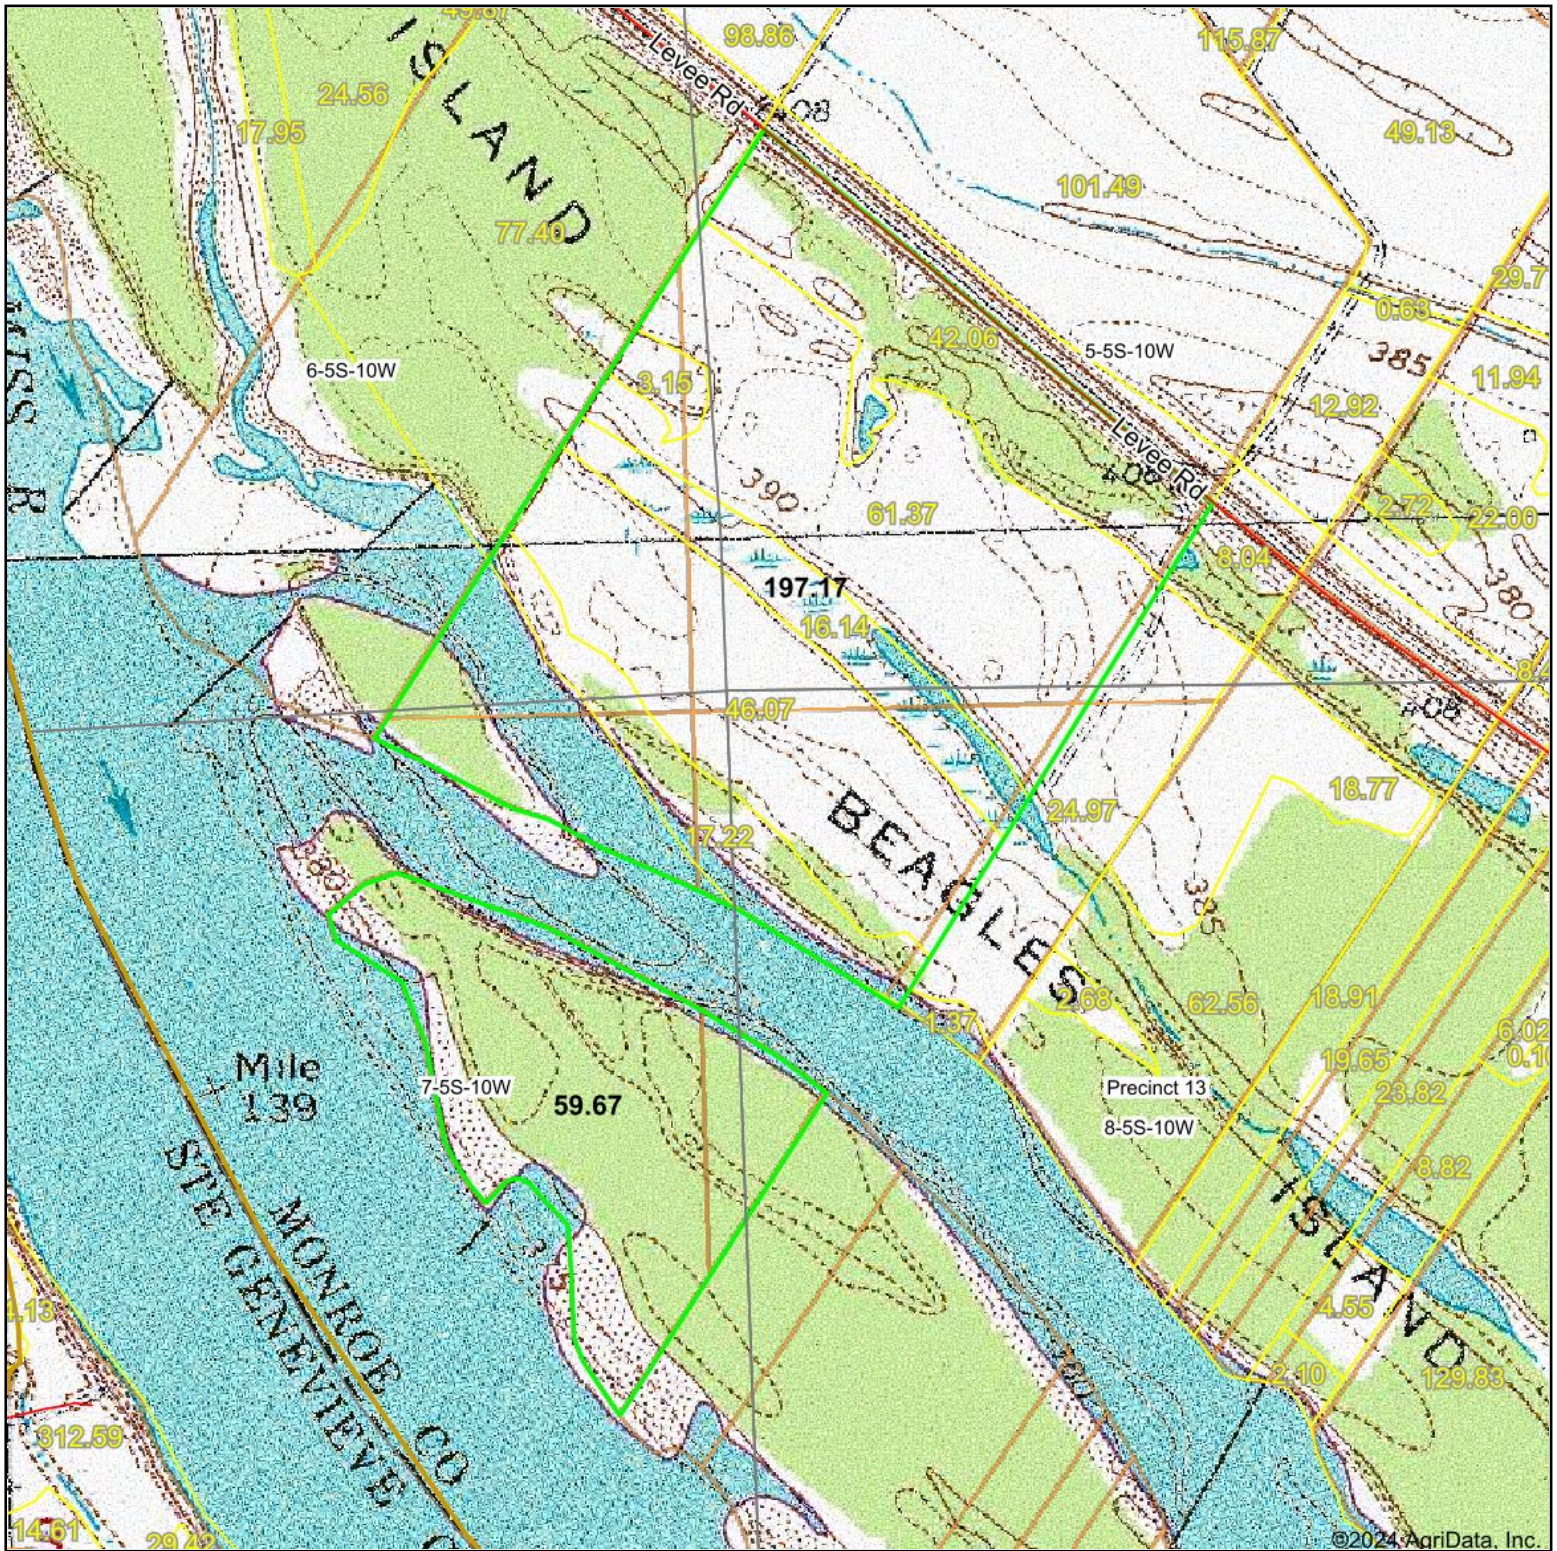

# Topography Map

Map Center: 38° 7' 18.79, -90° 14' 13.48

**8-5S-10W**  
**Monroe County**  
**Illinois**

1/22/2024

Maps Provided By:

© AgriData, Inc. 2023 www.AgridataInc.com