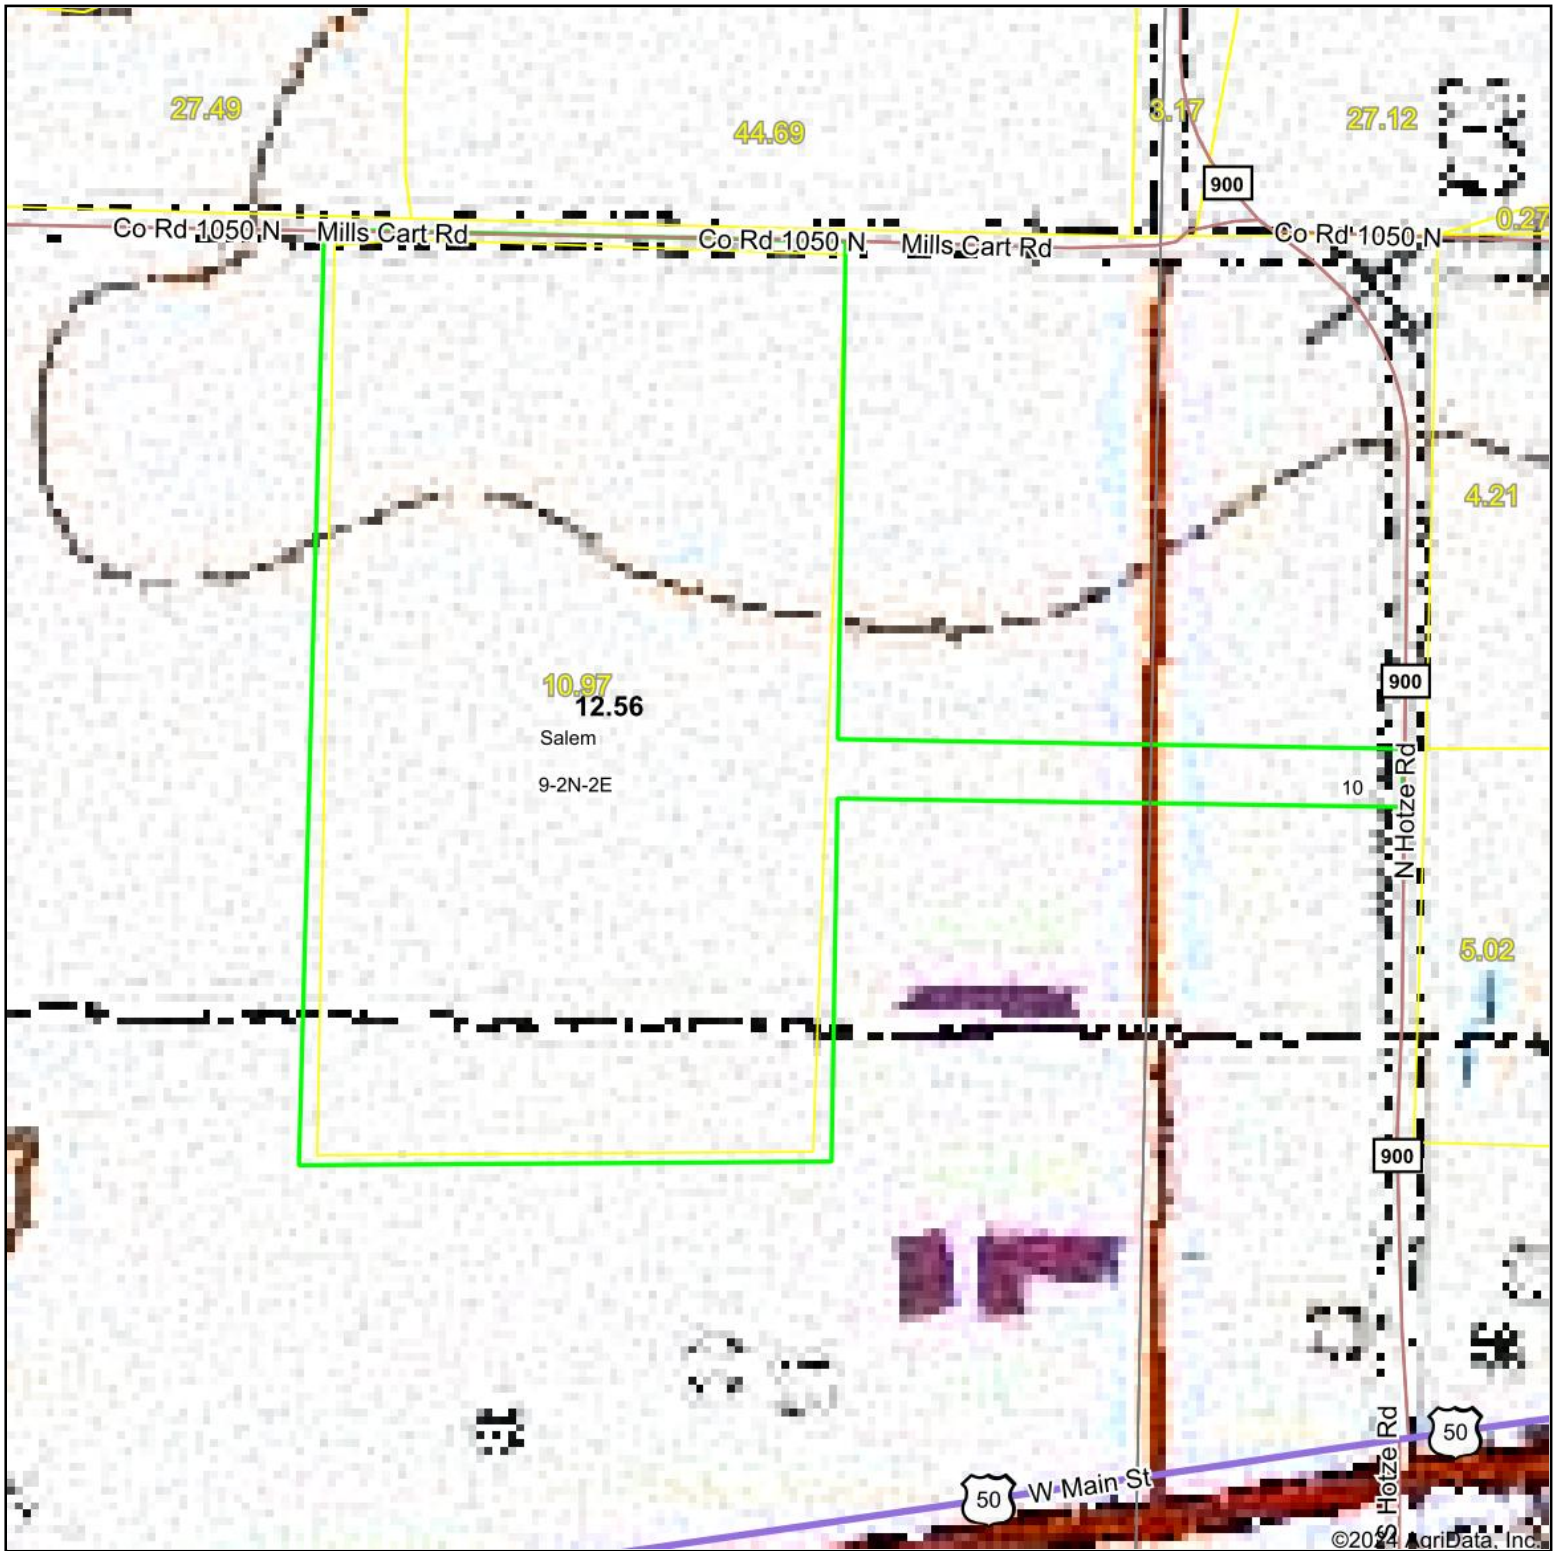

# Topography Map

Map Center: 38° 37' 32.55, -88° 58' 42.1

**9-2N-2E**  
**Marion County**  
**Illinois**

1/10/2024

Maps Provided By:

© AgriData, Inc. 2023 www.AgridataInc.com

Field borders provided by Farm Service Agency as of 5/21/2008.