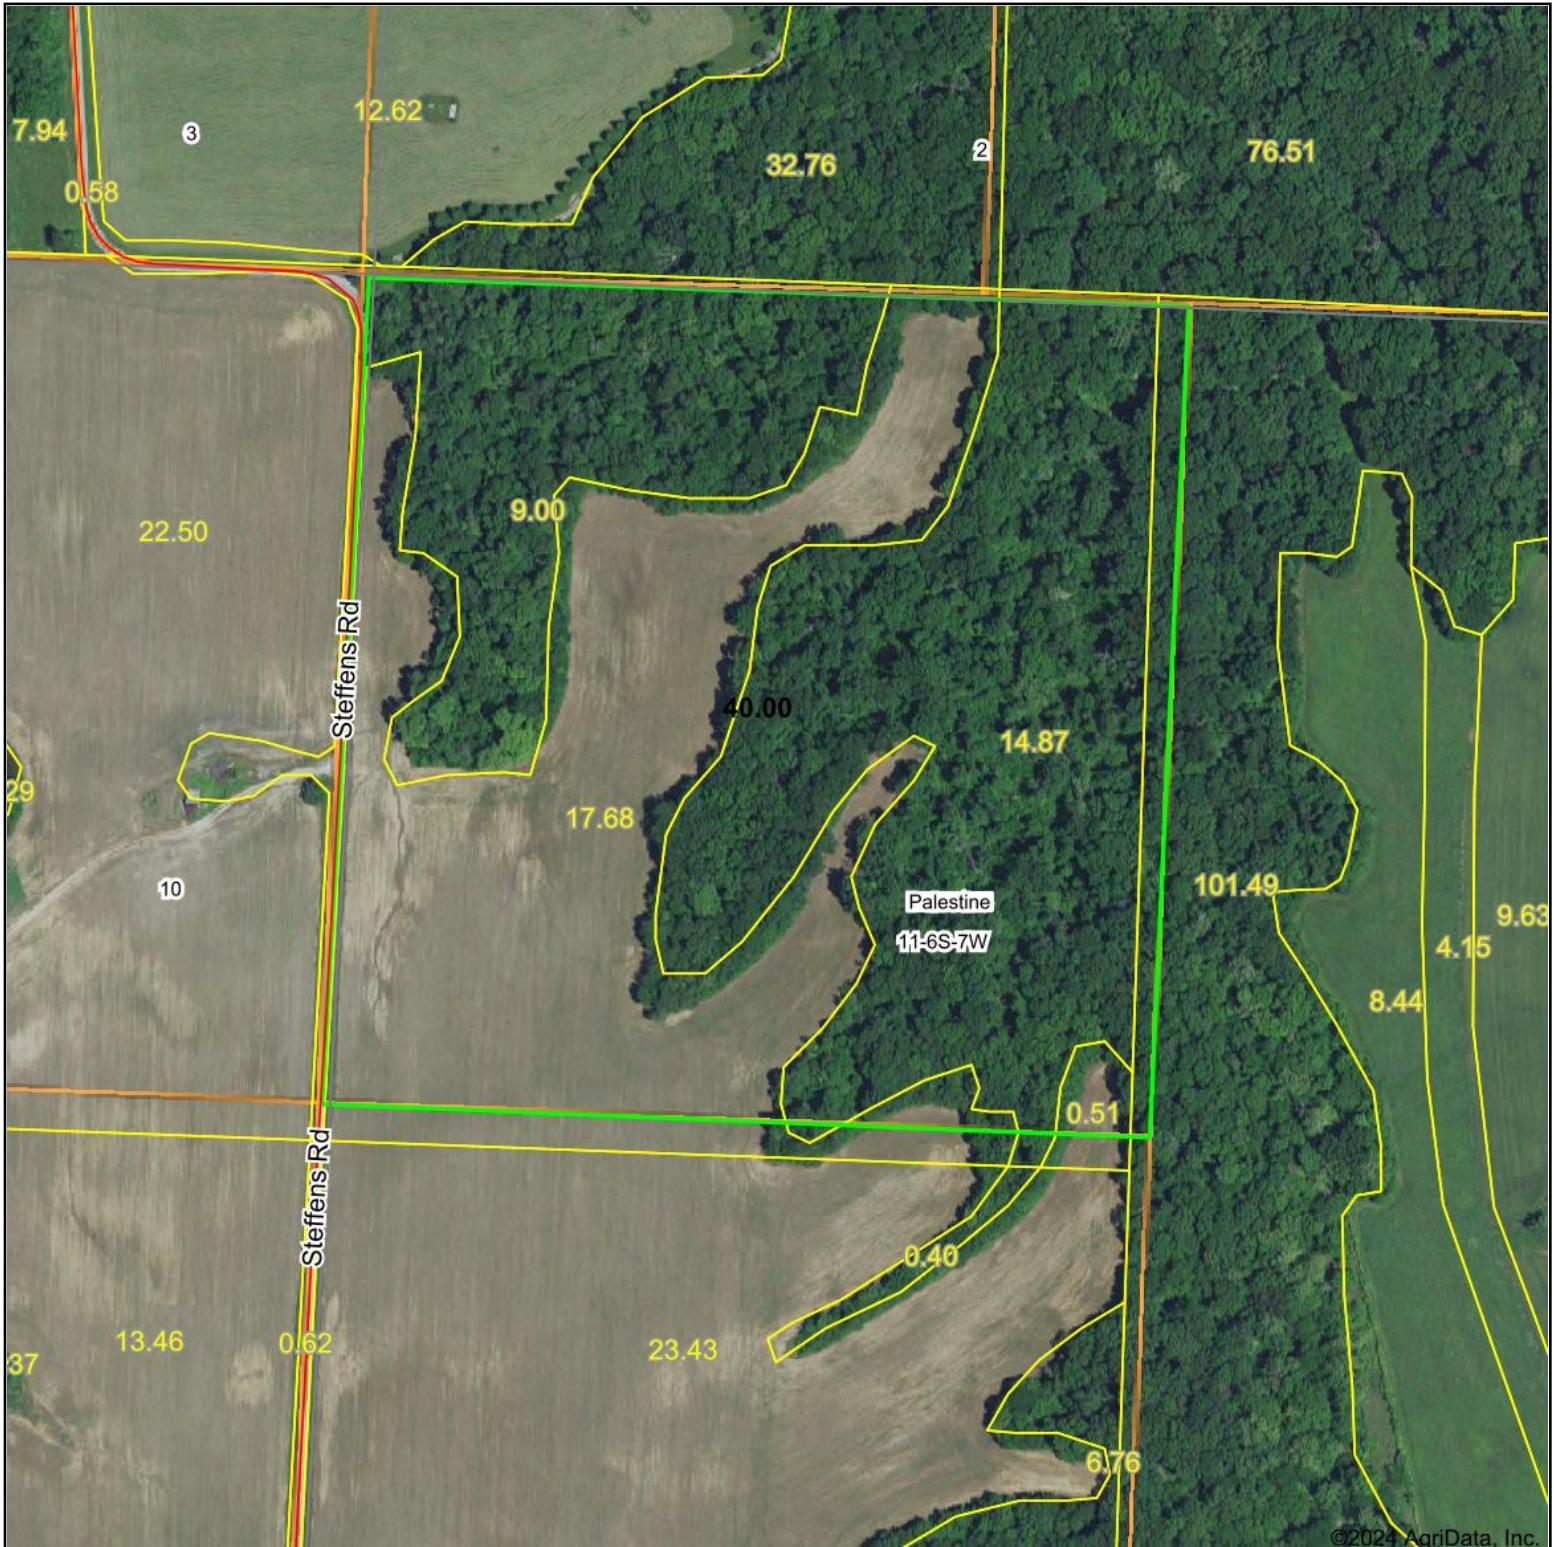

Aerial Map

©2024 AgriData, Inc.

Map Center: 38° 1' 42.5, -89° 50' 59.66

11-6S-7W
Randolph County
Illinois

Maps Provided By:
 **surety**
CUSTOMIZED ONLINE MAPPING
© AgriData, Inc. 2023 www.AgriDataInc.com

1/31/2024

Field borders provided by Farm Service Agency as of 5/21/2008.