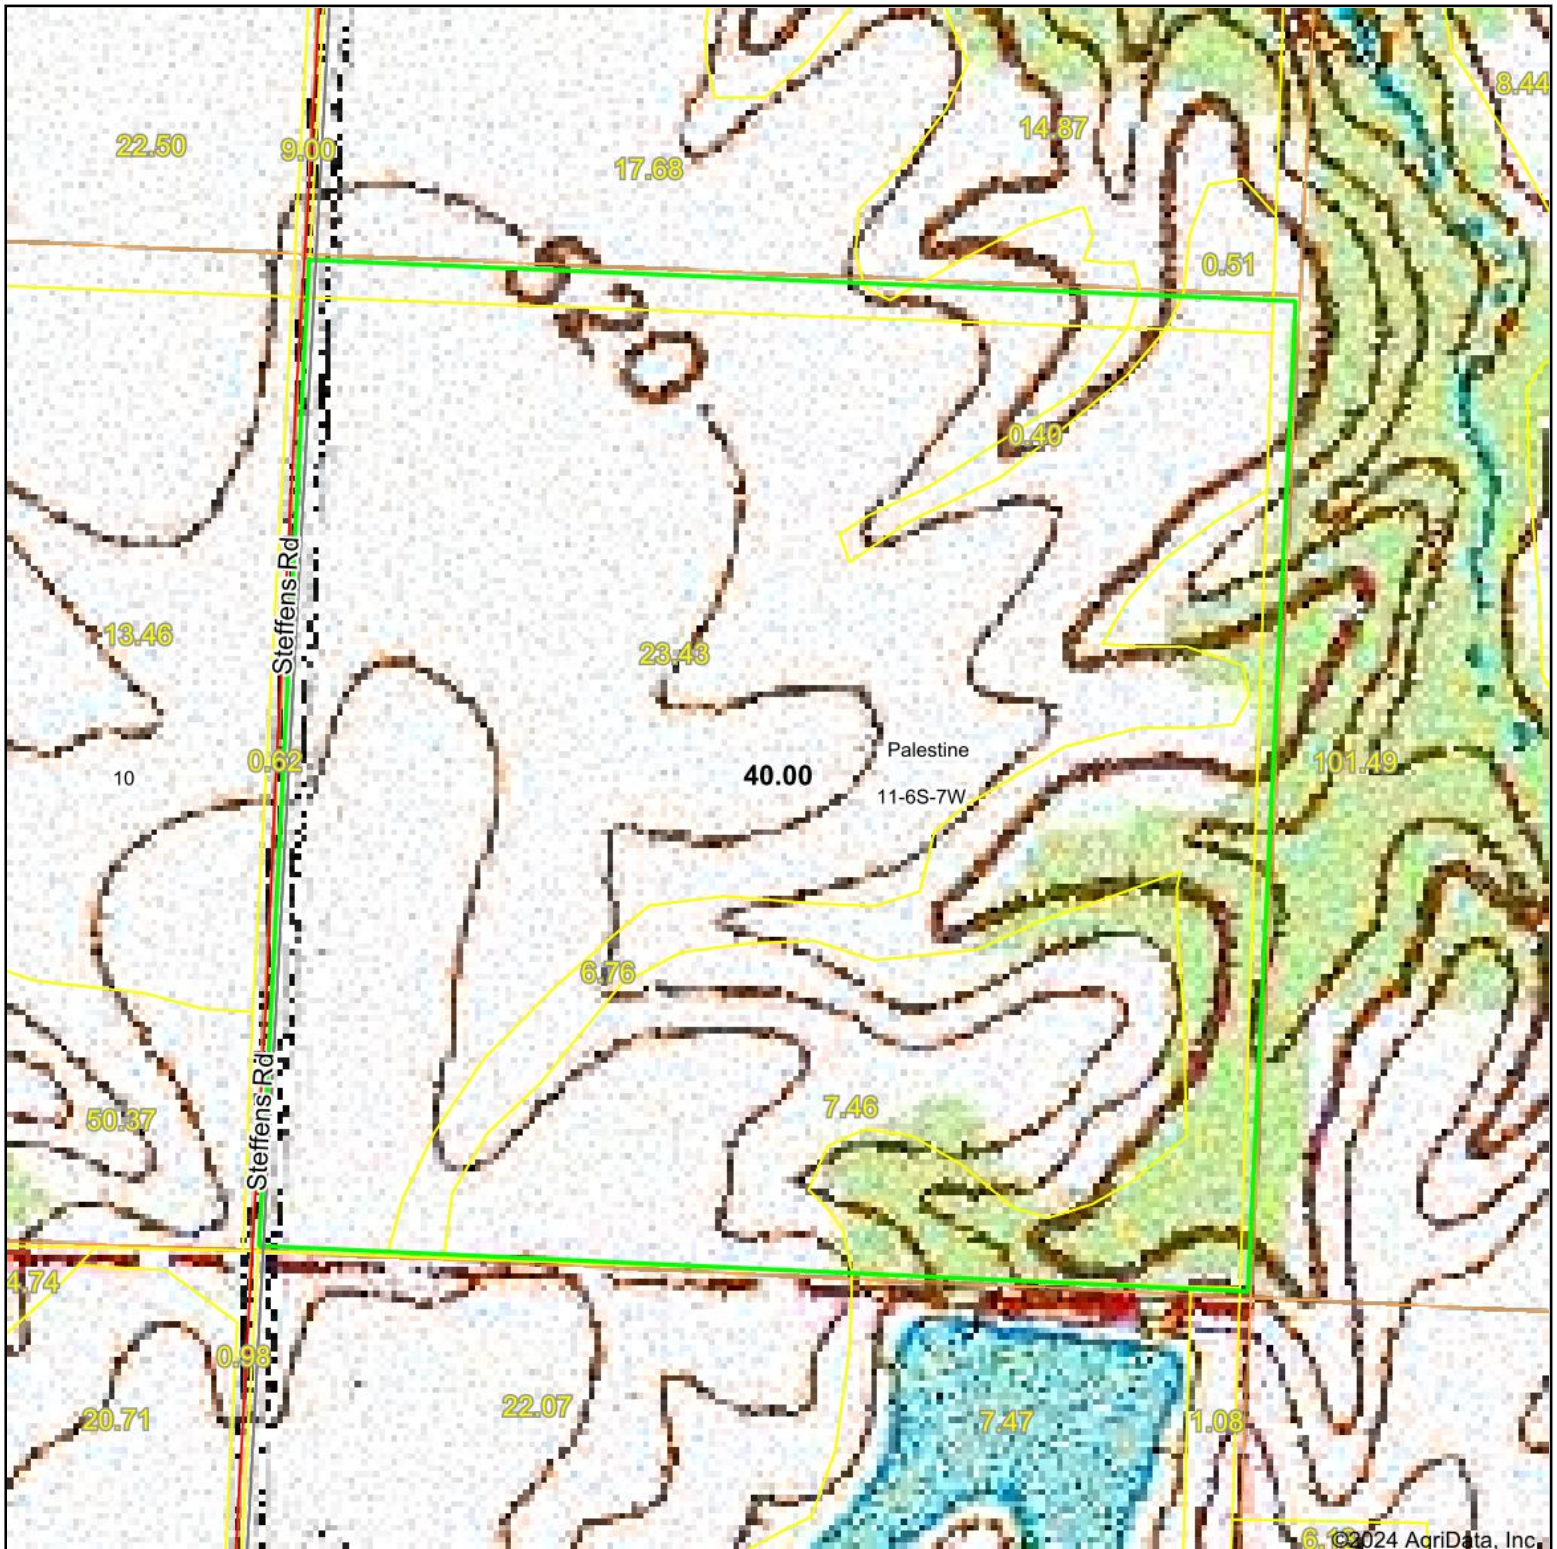

Topography Map

Map Center: 38° 1' 30.38, -89° 51' 0.41

Maps Provided By:

© AgriData, Inc. 2023 www.AgriDataInc.com

11-6S-7W
Randolph County
Illinois

1/31/2024