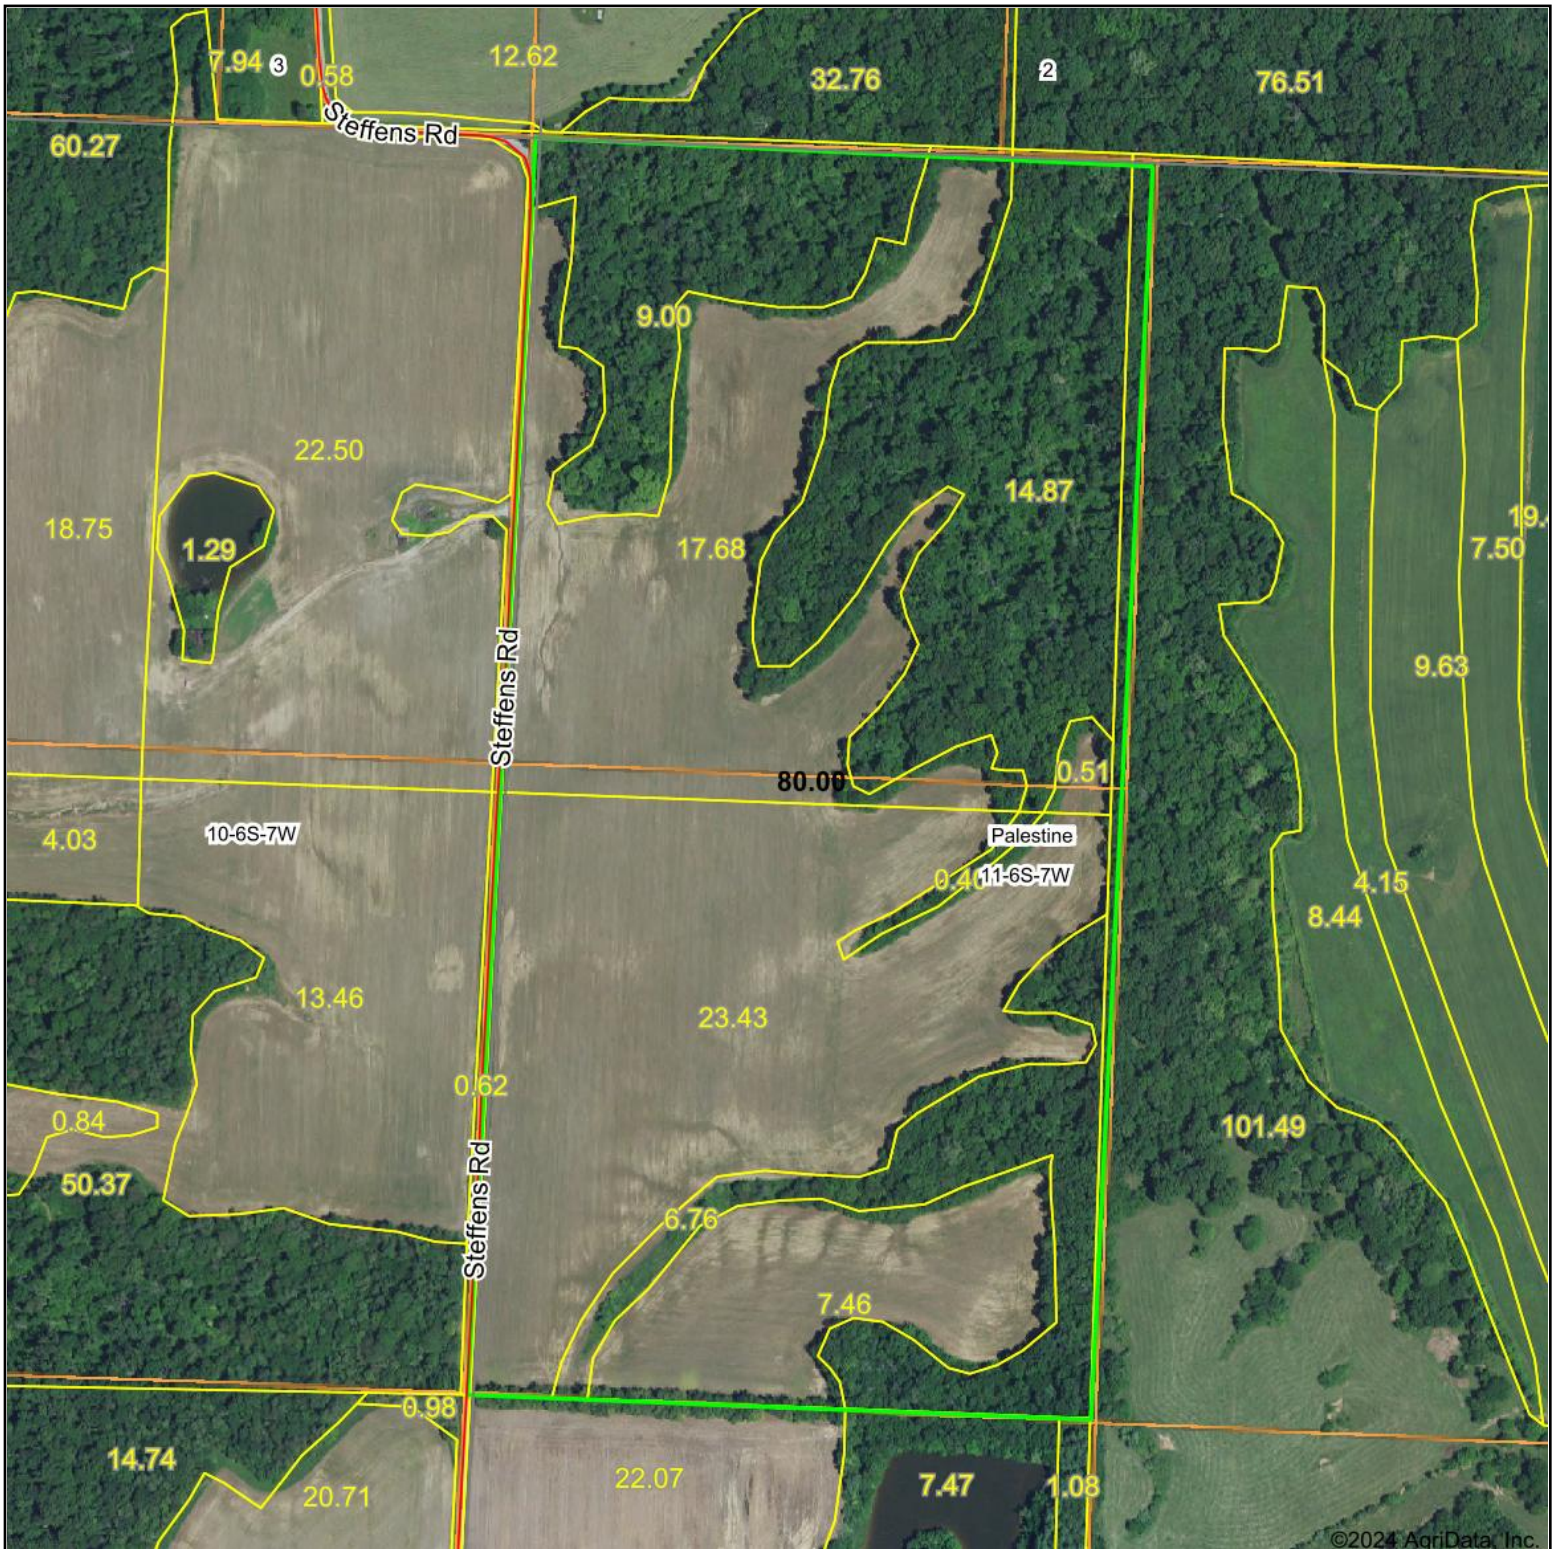

Aerial Map

©2024 AgriData, Inc.

Map Center: 38° 1' 37.01, -89° 51' 1.23

11-6S-7W
Randolph County
Illinois

Maps Provided By:
surety
CUSTOMIZED ONLINE MAPPING
© AgriData, Inc. 2023 www.AgriDataInc.com

1/31/2024

Field borders provided by Farm Service Agency as of 5/21/2008.