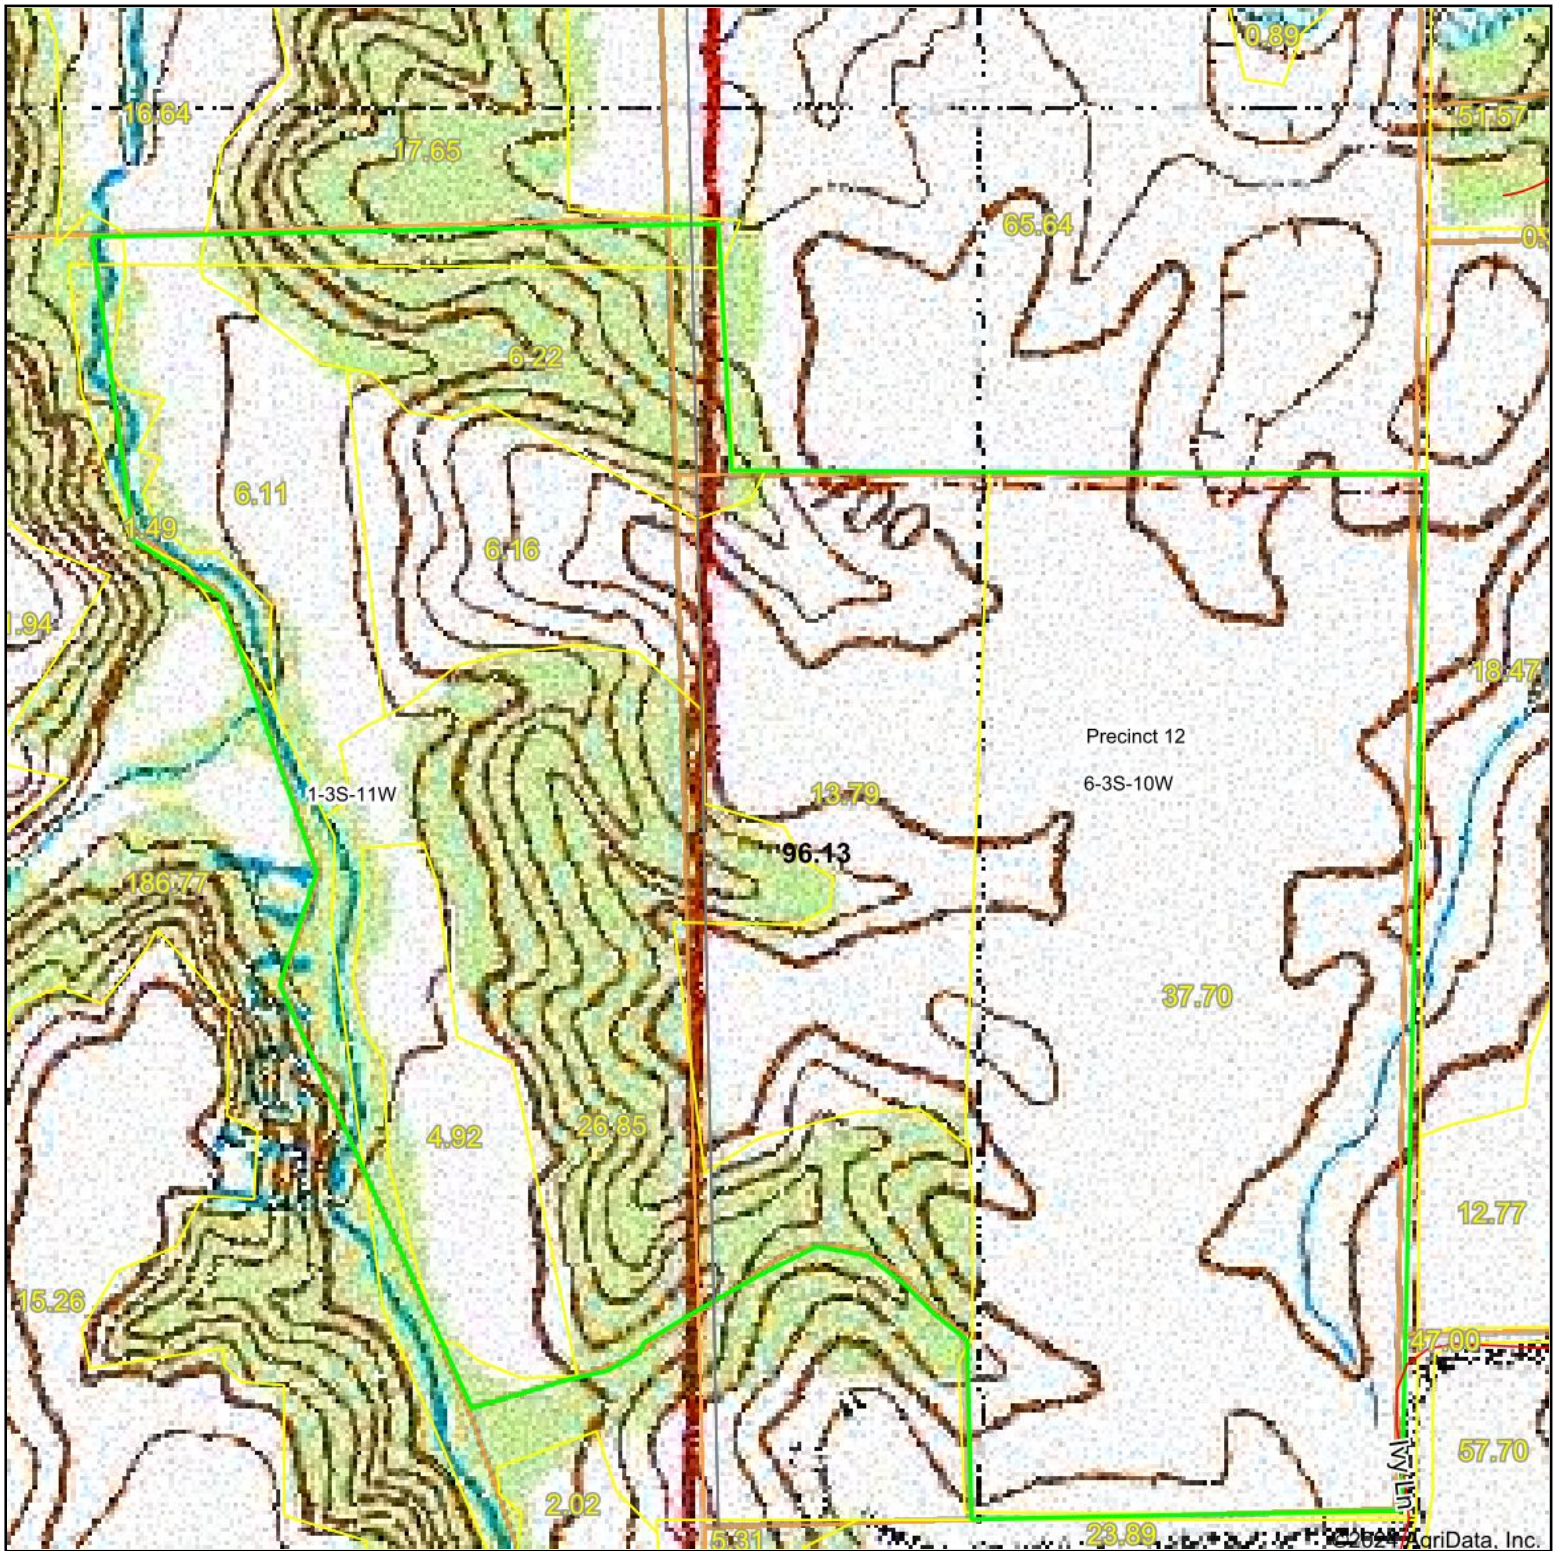

Topography Map

Map Center: 38° 18' 5.27, -90° 15' 24.8

6-3S-10W
Monroe County
Illinois

3/21/2024

Maps Provided By:

© AgriData, Inc. 2023 www.AgridataInc.com