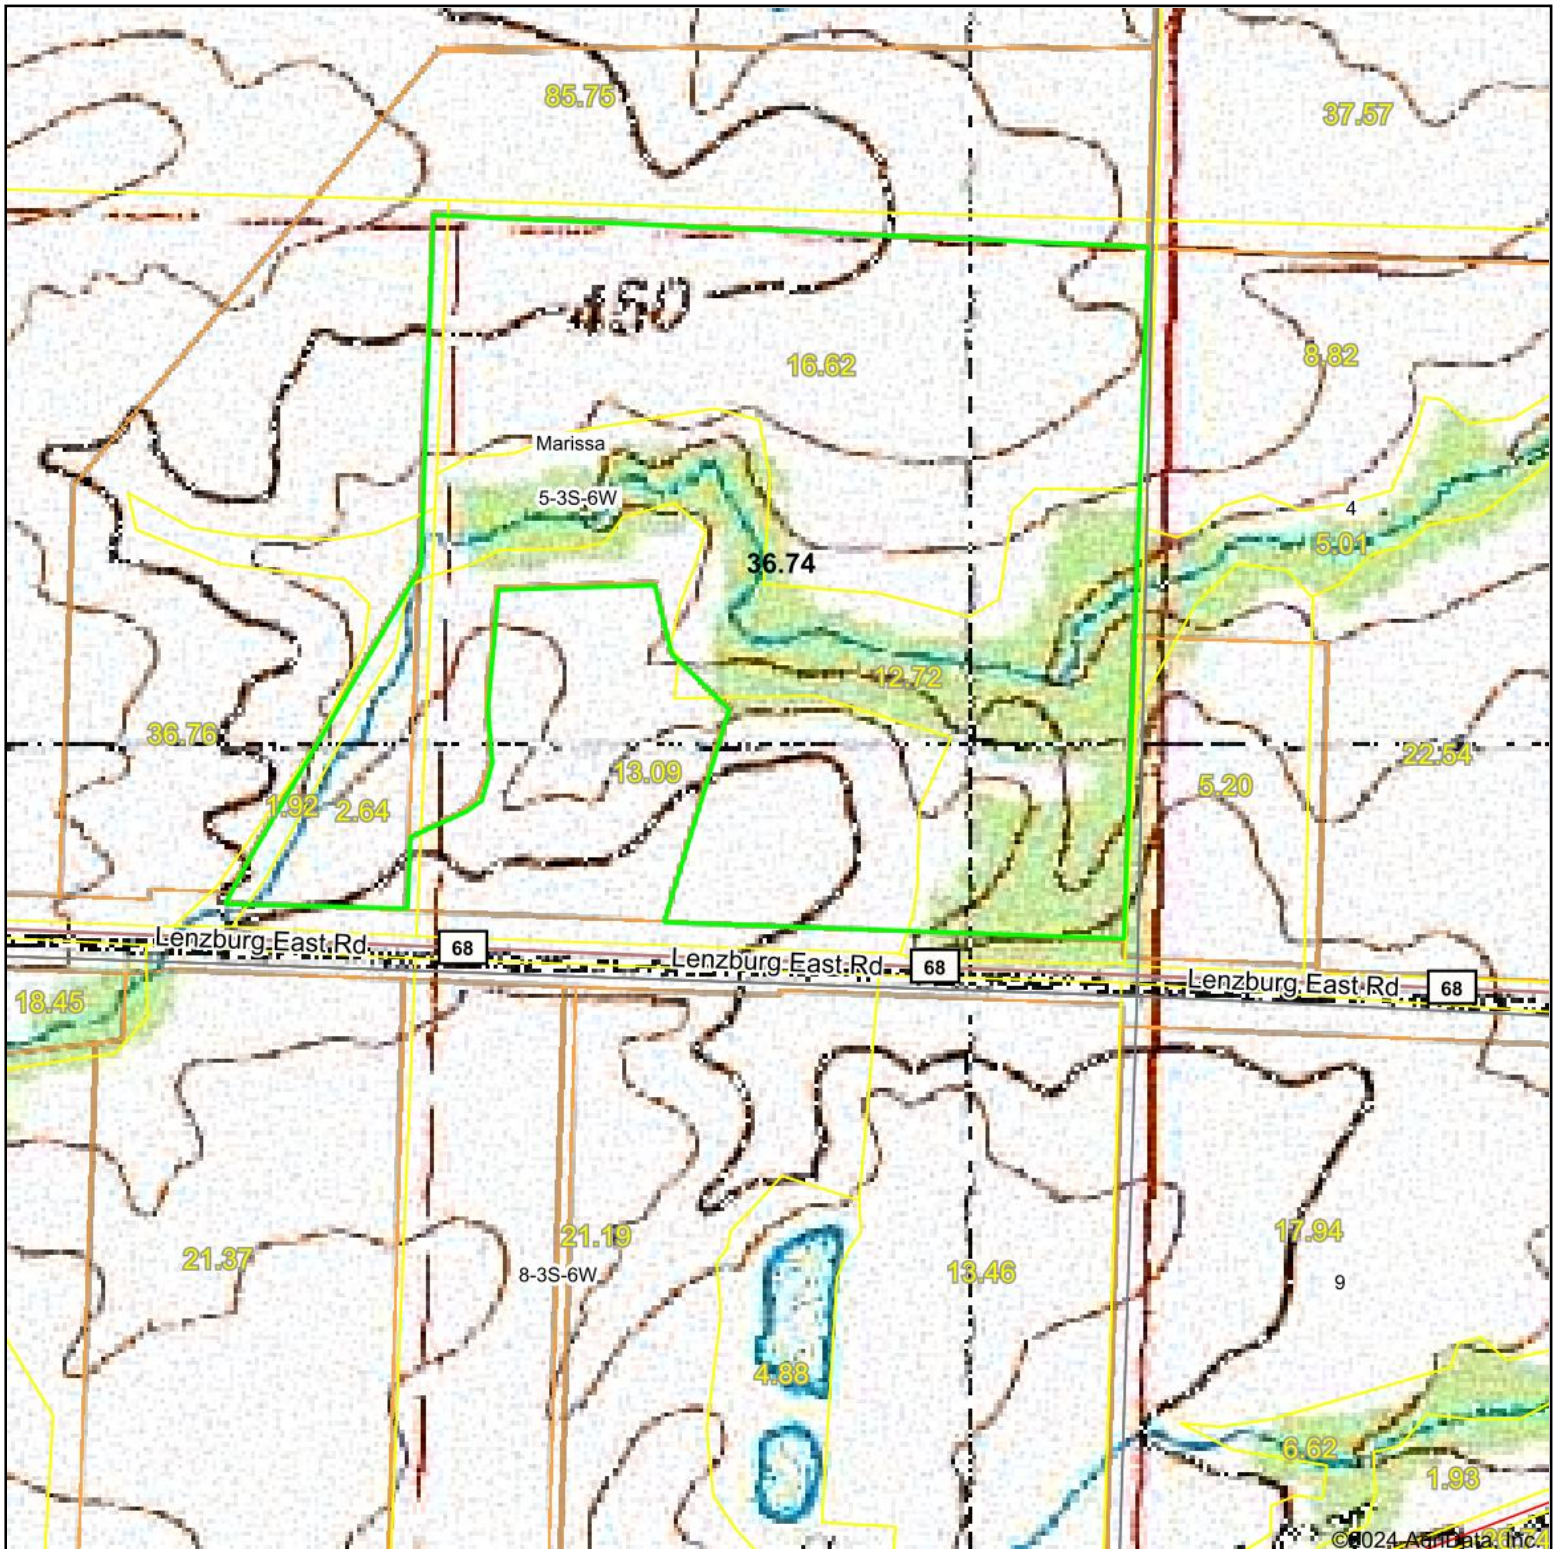

Topography Map

Map Center: 38° 17' 41.52, -89° 46' 47.63

5-3S-6W
St. Clair County
Illinois

3/11/2024