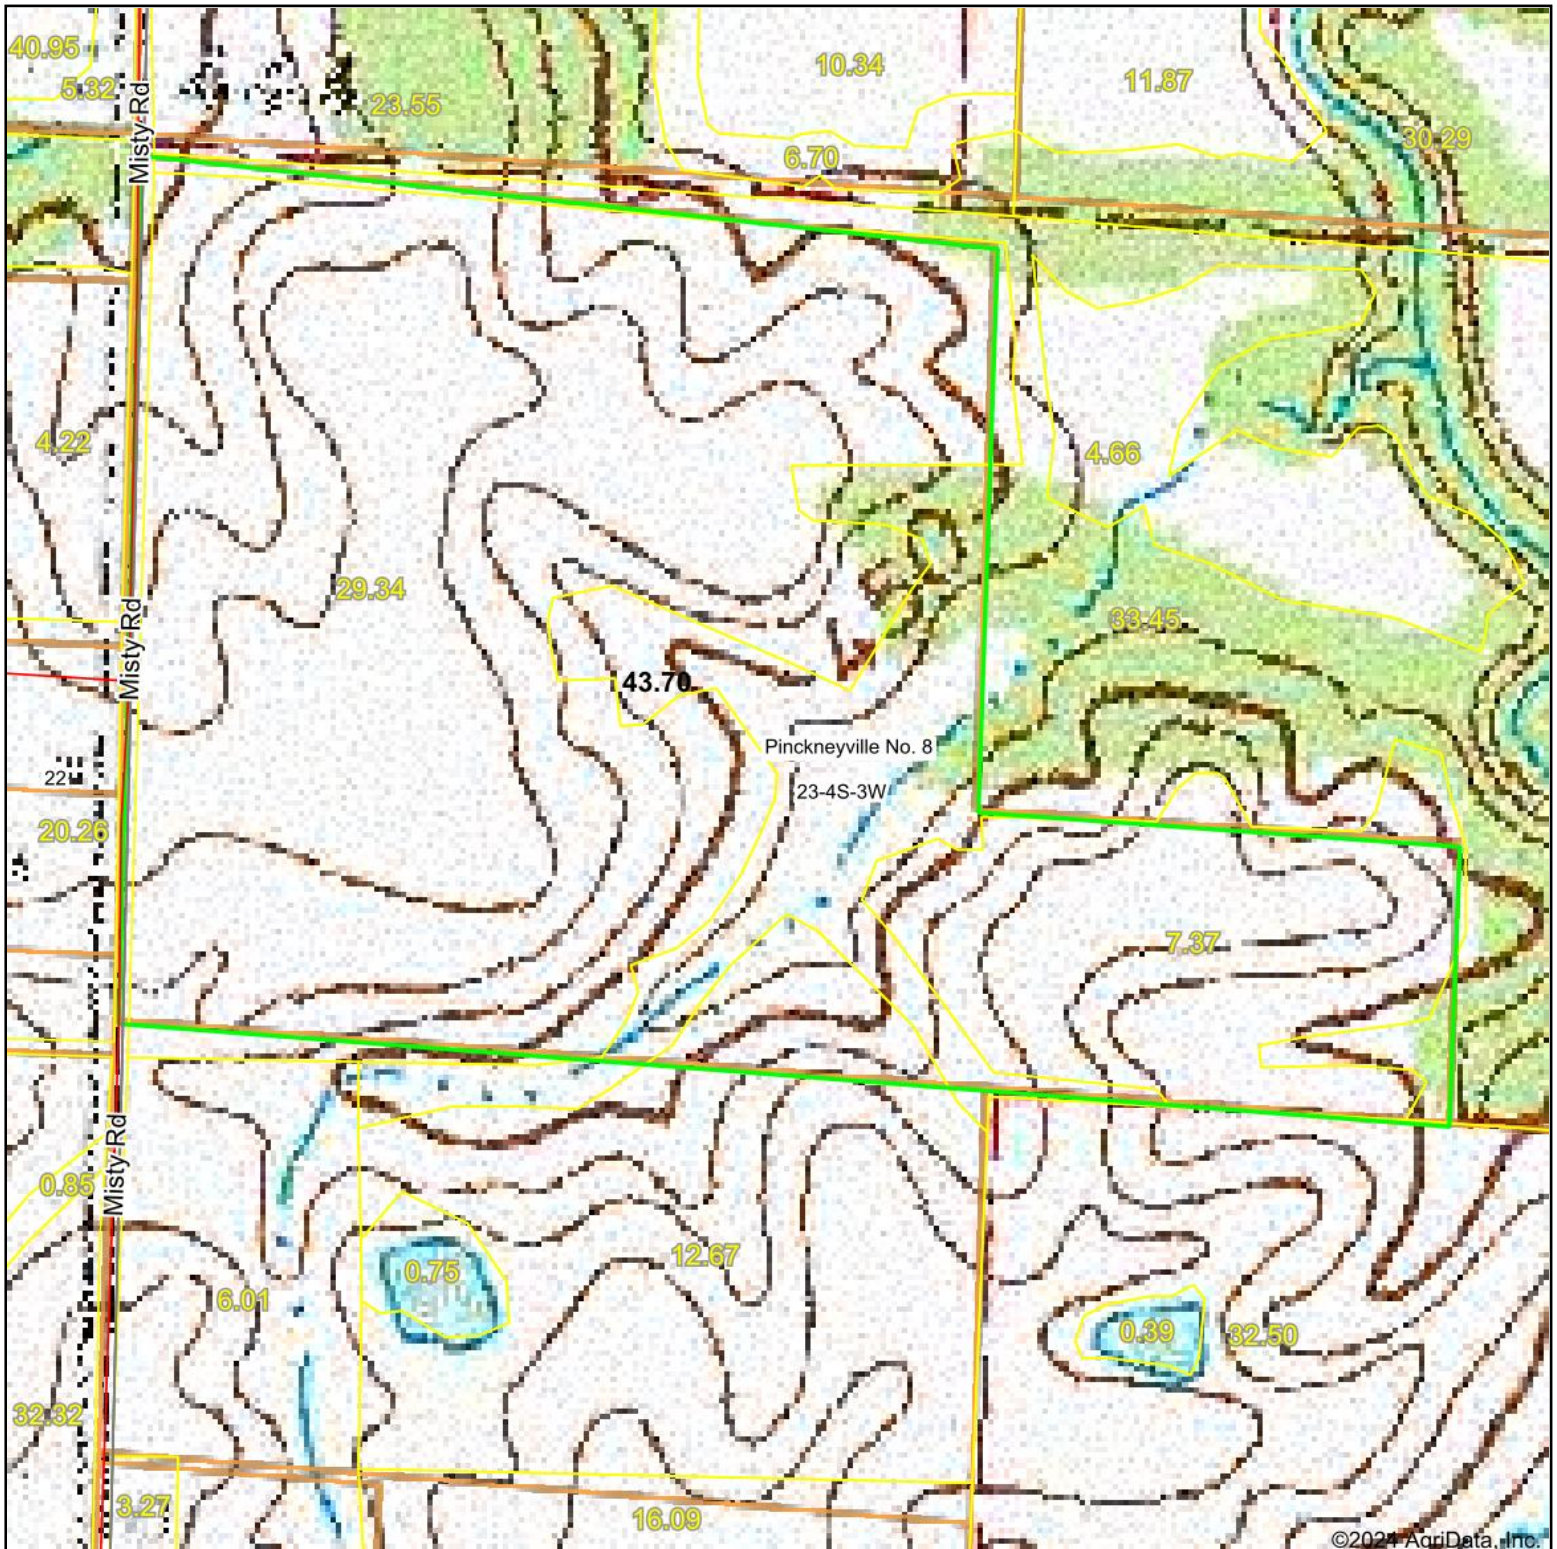

Topography Map

©2024 AgriData, Inc.

Map Center: 38° 9' 44", -89° 24' 15.46

23-4S-3W
Perry County
Illinois

7/29/2024

Maps Provided By:

© AgriData, Inc. 2023 www.AgriDataInc.com