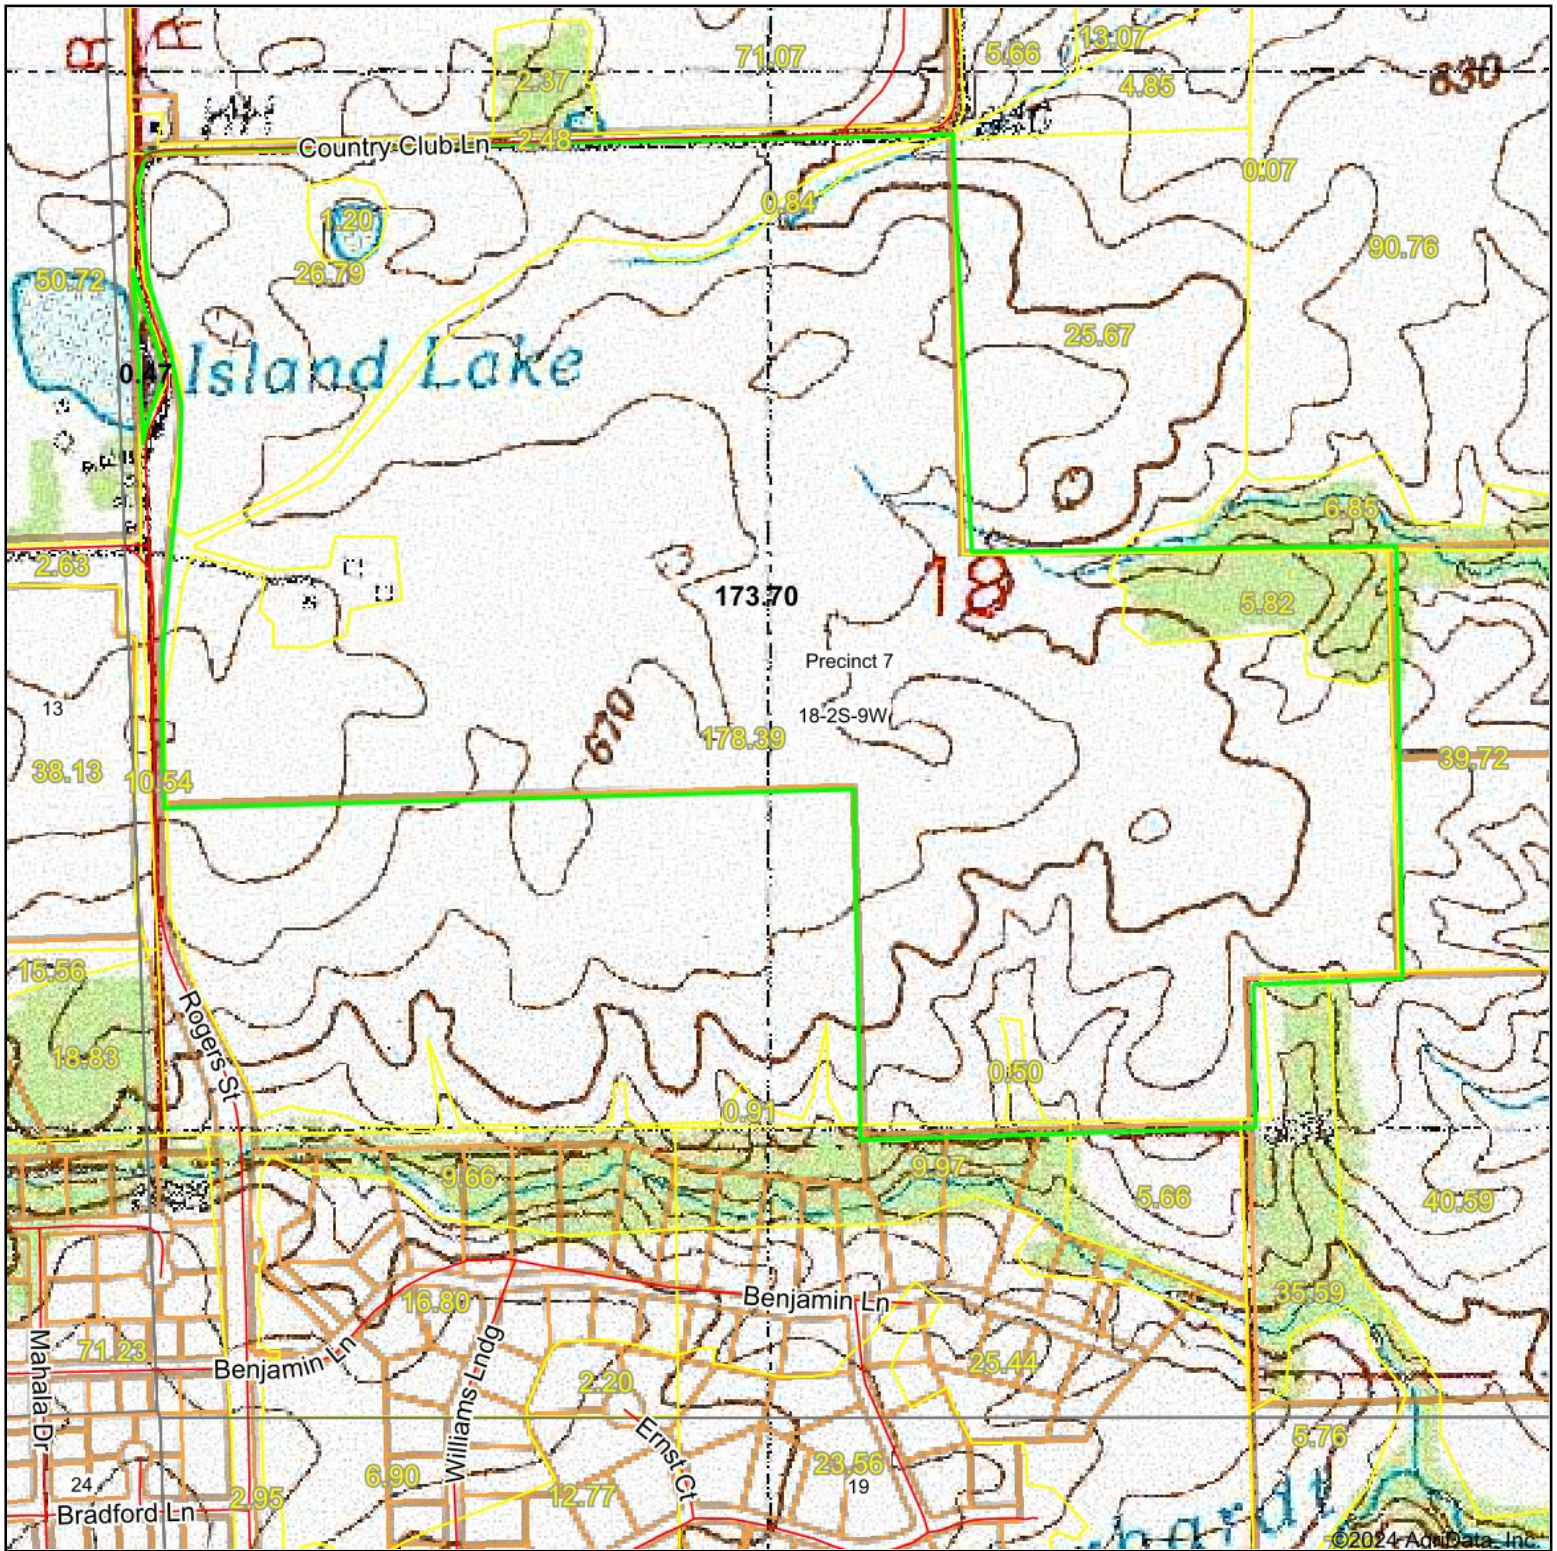

Topography Map

Map Center: 38° 21' 32.86, -90° 8' 20.01

18-2S-9W
Monroe County
Illinois

9/13/2024

Maps Provided By:

© AgriData, Inc. 2023 www.AgrIDataInc.com

Field borders provided by Farm Service Agency as of 5/21/2008.