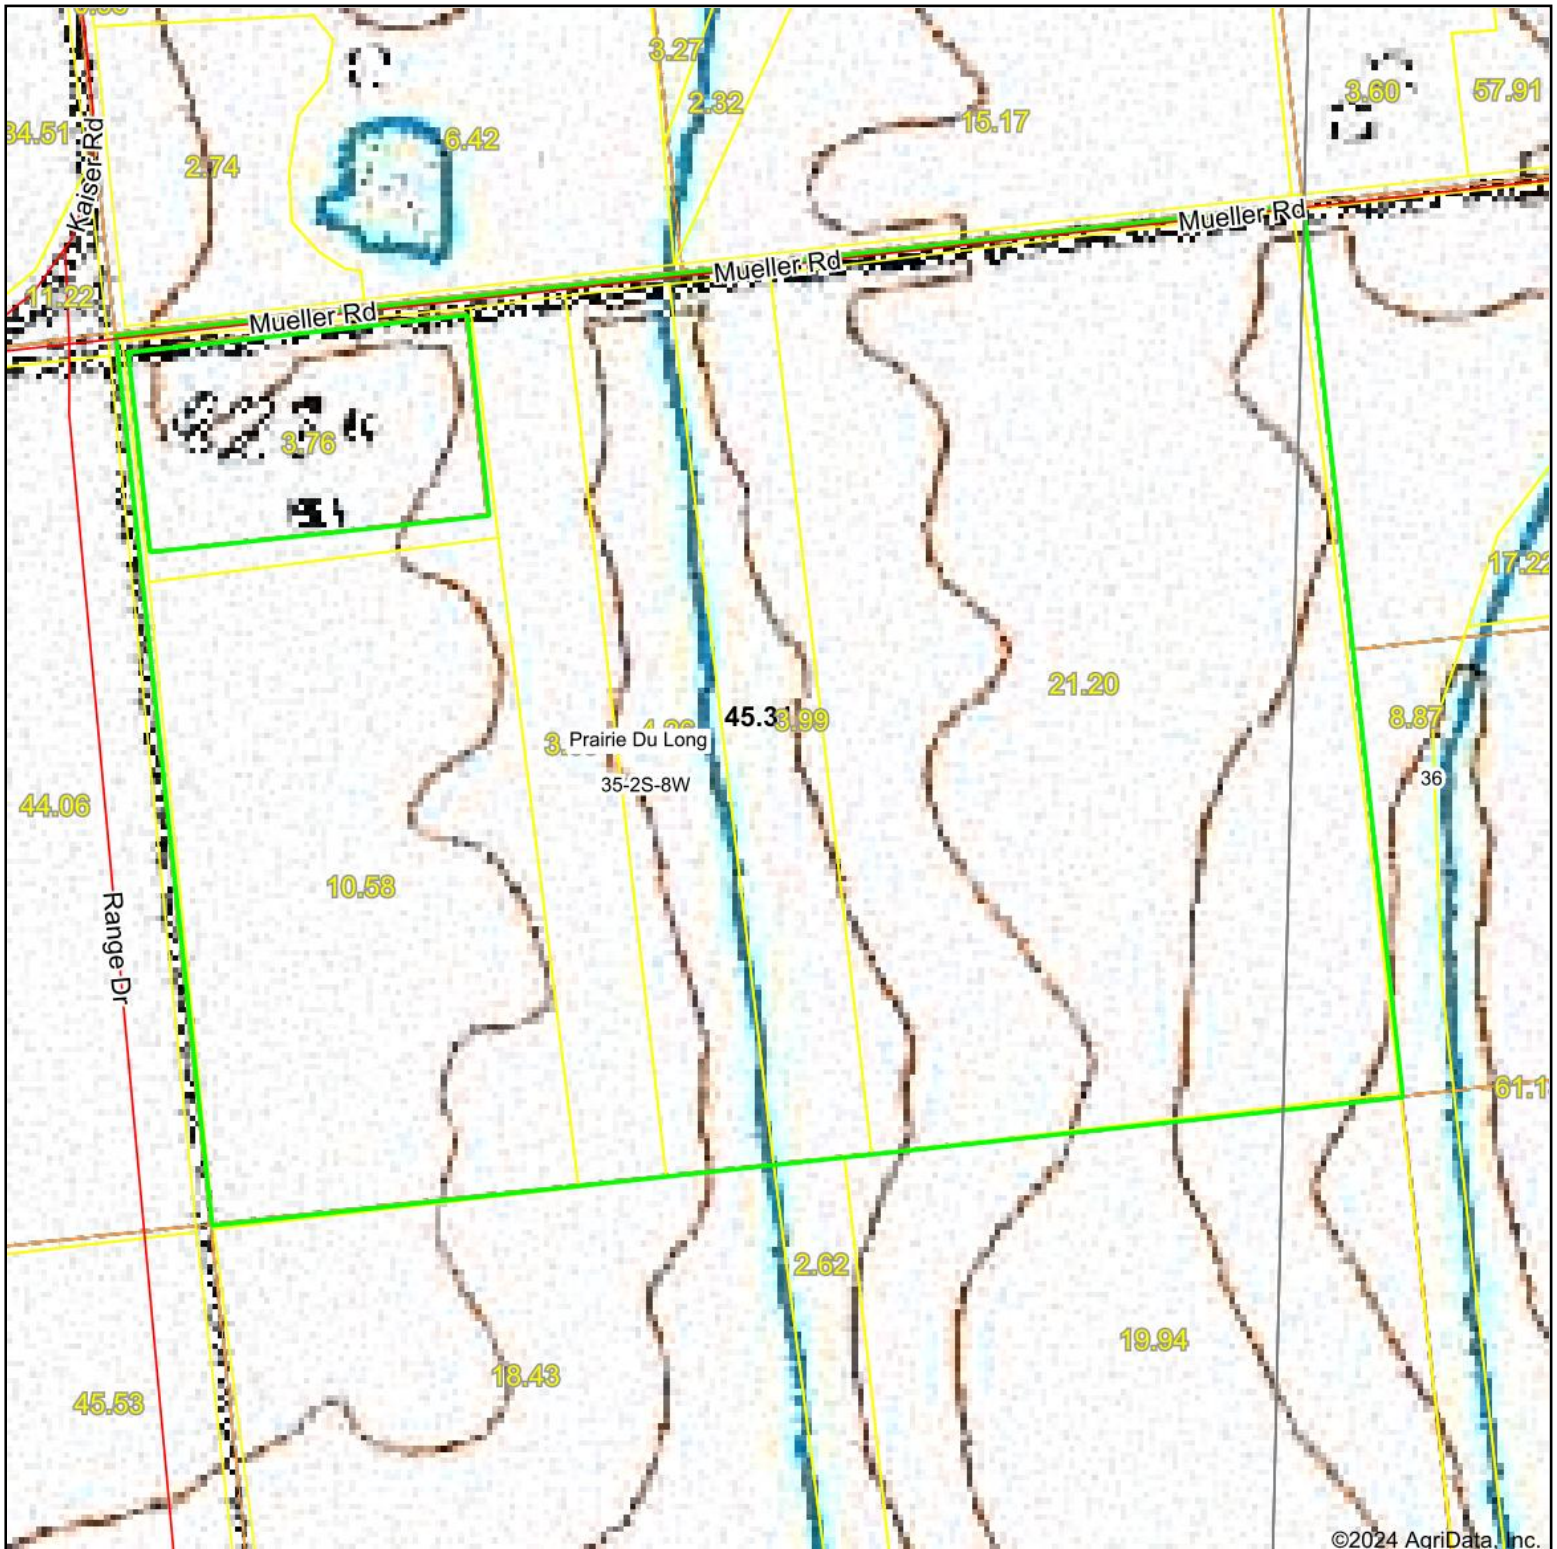

Topography Map

©2024 AgriData, Inc.

Map Center: 38° 18' 51.14, -89° 56' 47.4

35-2S-8W
St. Clair County
Illinois

10/2/2024

Maps Provided By:

© AgriData, Inc. 2023 www.AgriDataInc.com

Field borders provided by Farm Service Agency as of 5/21/2008.