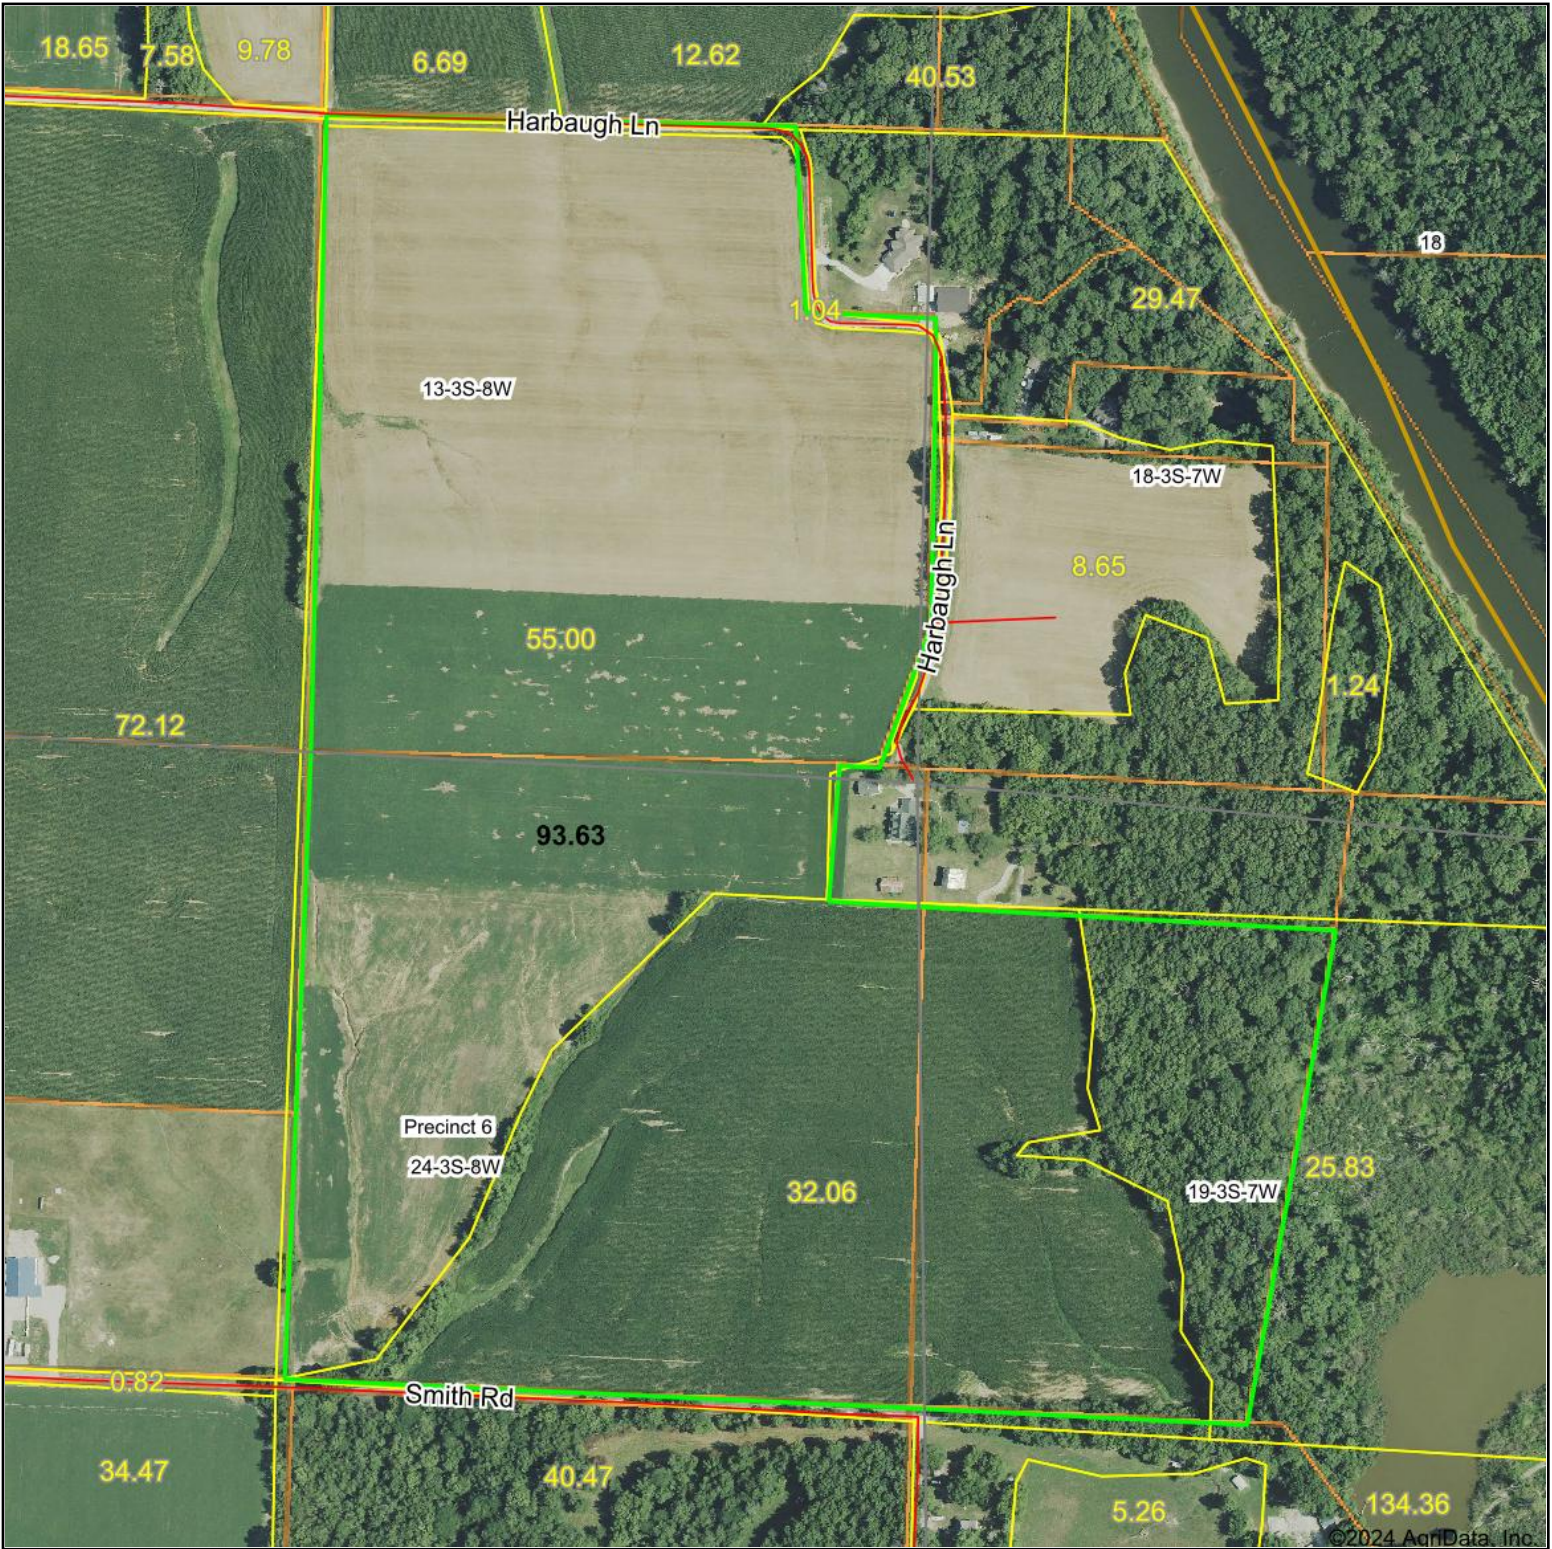

# FSA Map

Map Center: 38° 15' 52.25, -89° 55' 35.72

**24-3S-8W**  
**Monroe County**  
**Illinois**

Maps Provided By:  
**surety**  
CUSTOMIZED ONLINE MAPPING  
© AgriData, Inc. 2023 www.AgridataInc.com

8/21/2024