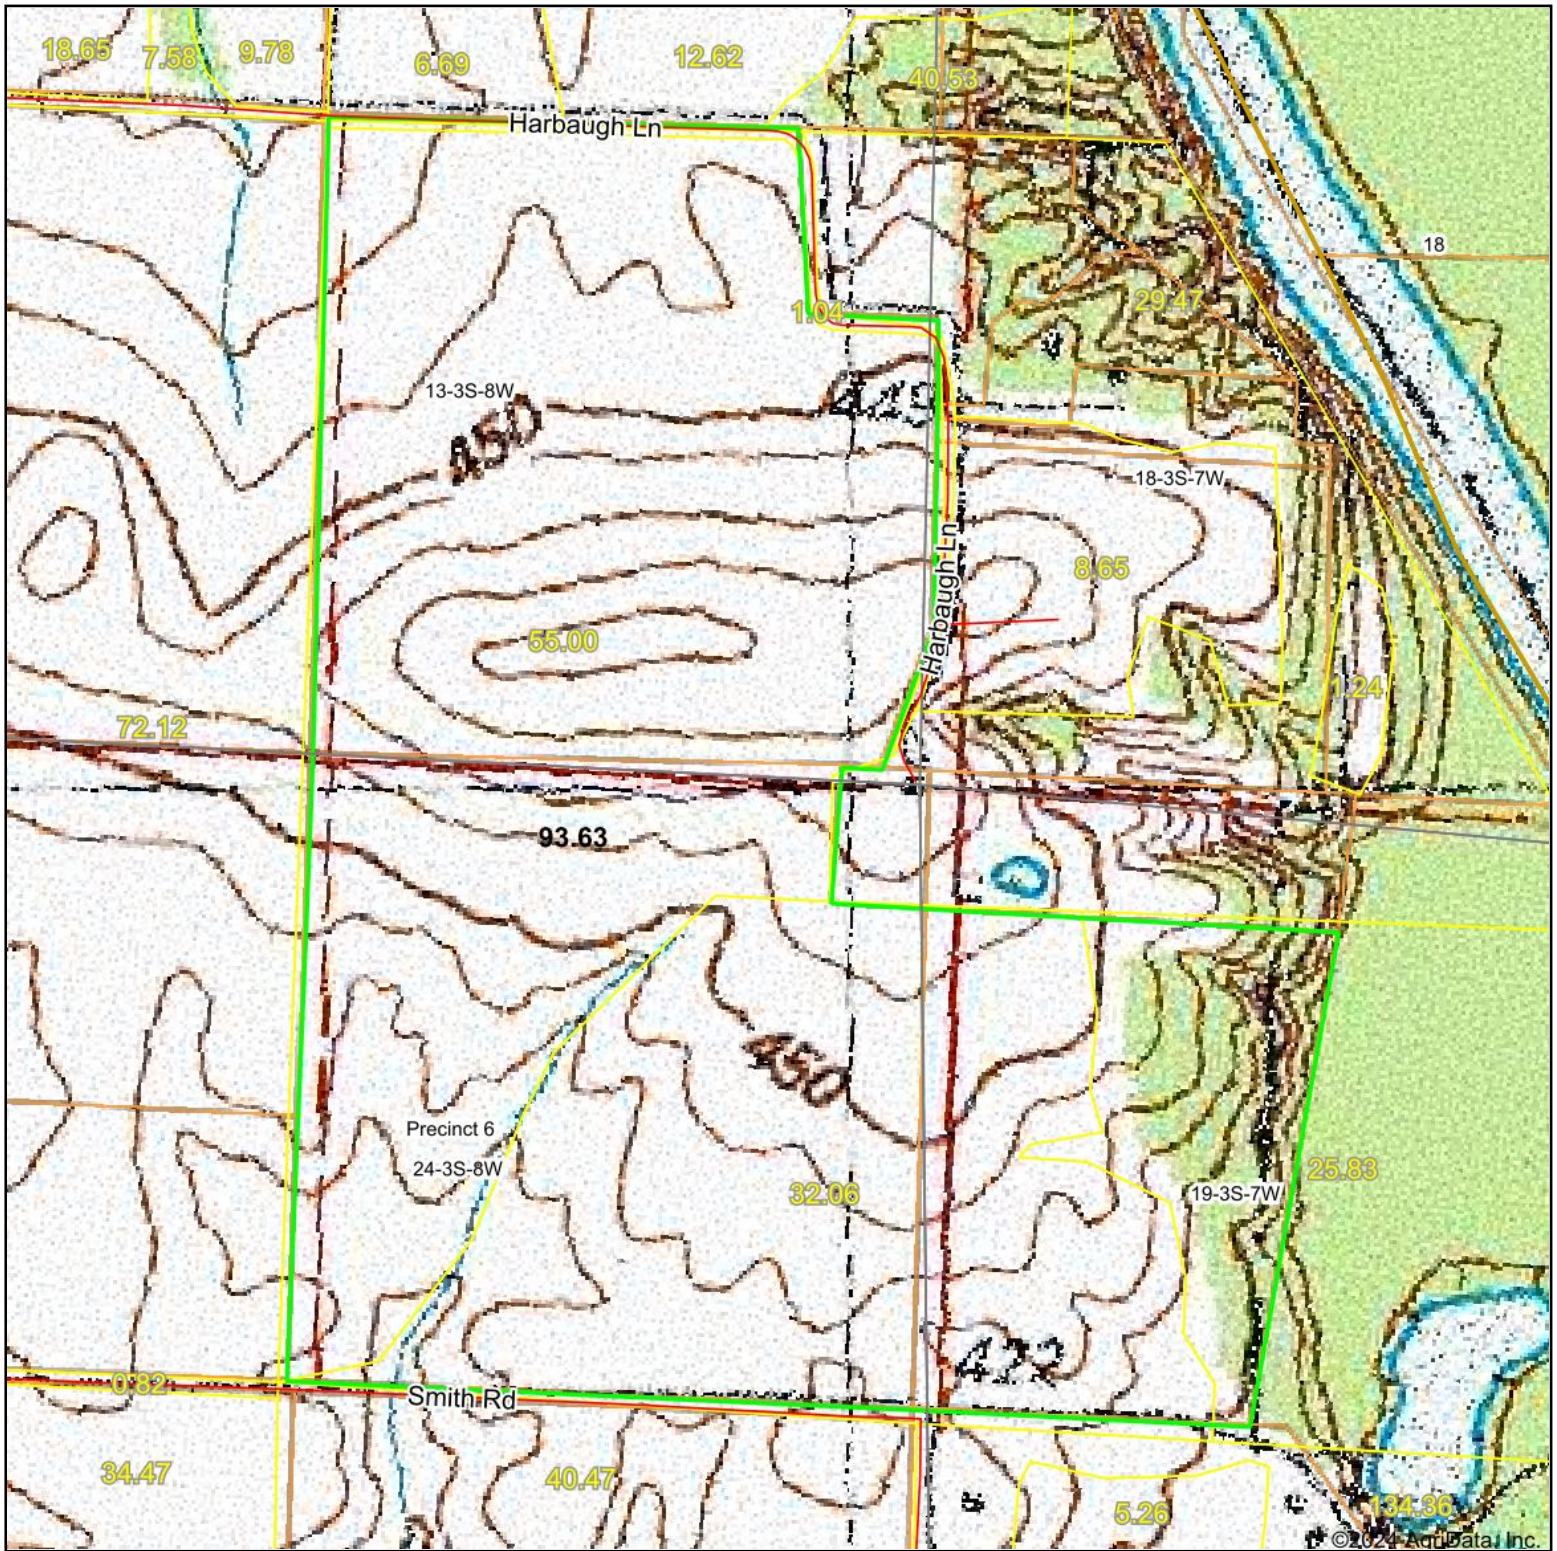

Topography Map

Map Center: 38° 15' 52.25, -89° 55' 35.72

24-3S-8W
Monroe County
Illinois

8/21/2024

Maps Provided By:

© AgriData, Inc. 2023 www.AgridataInc.com