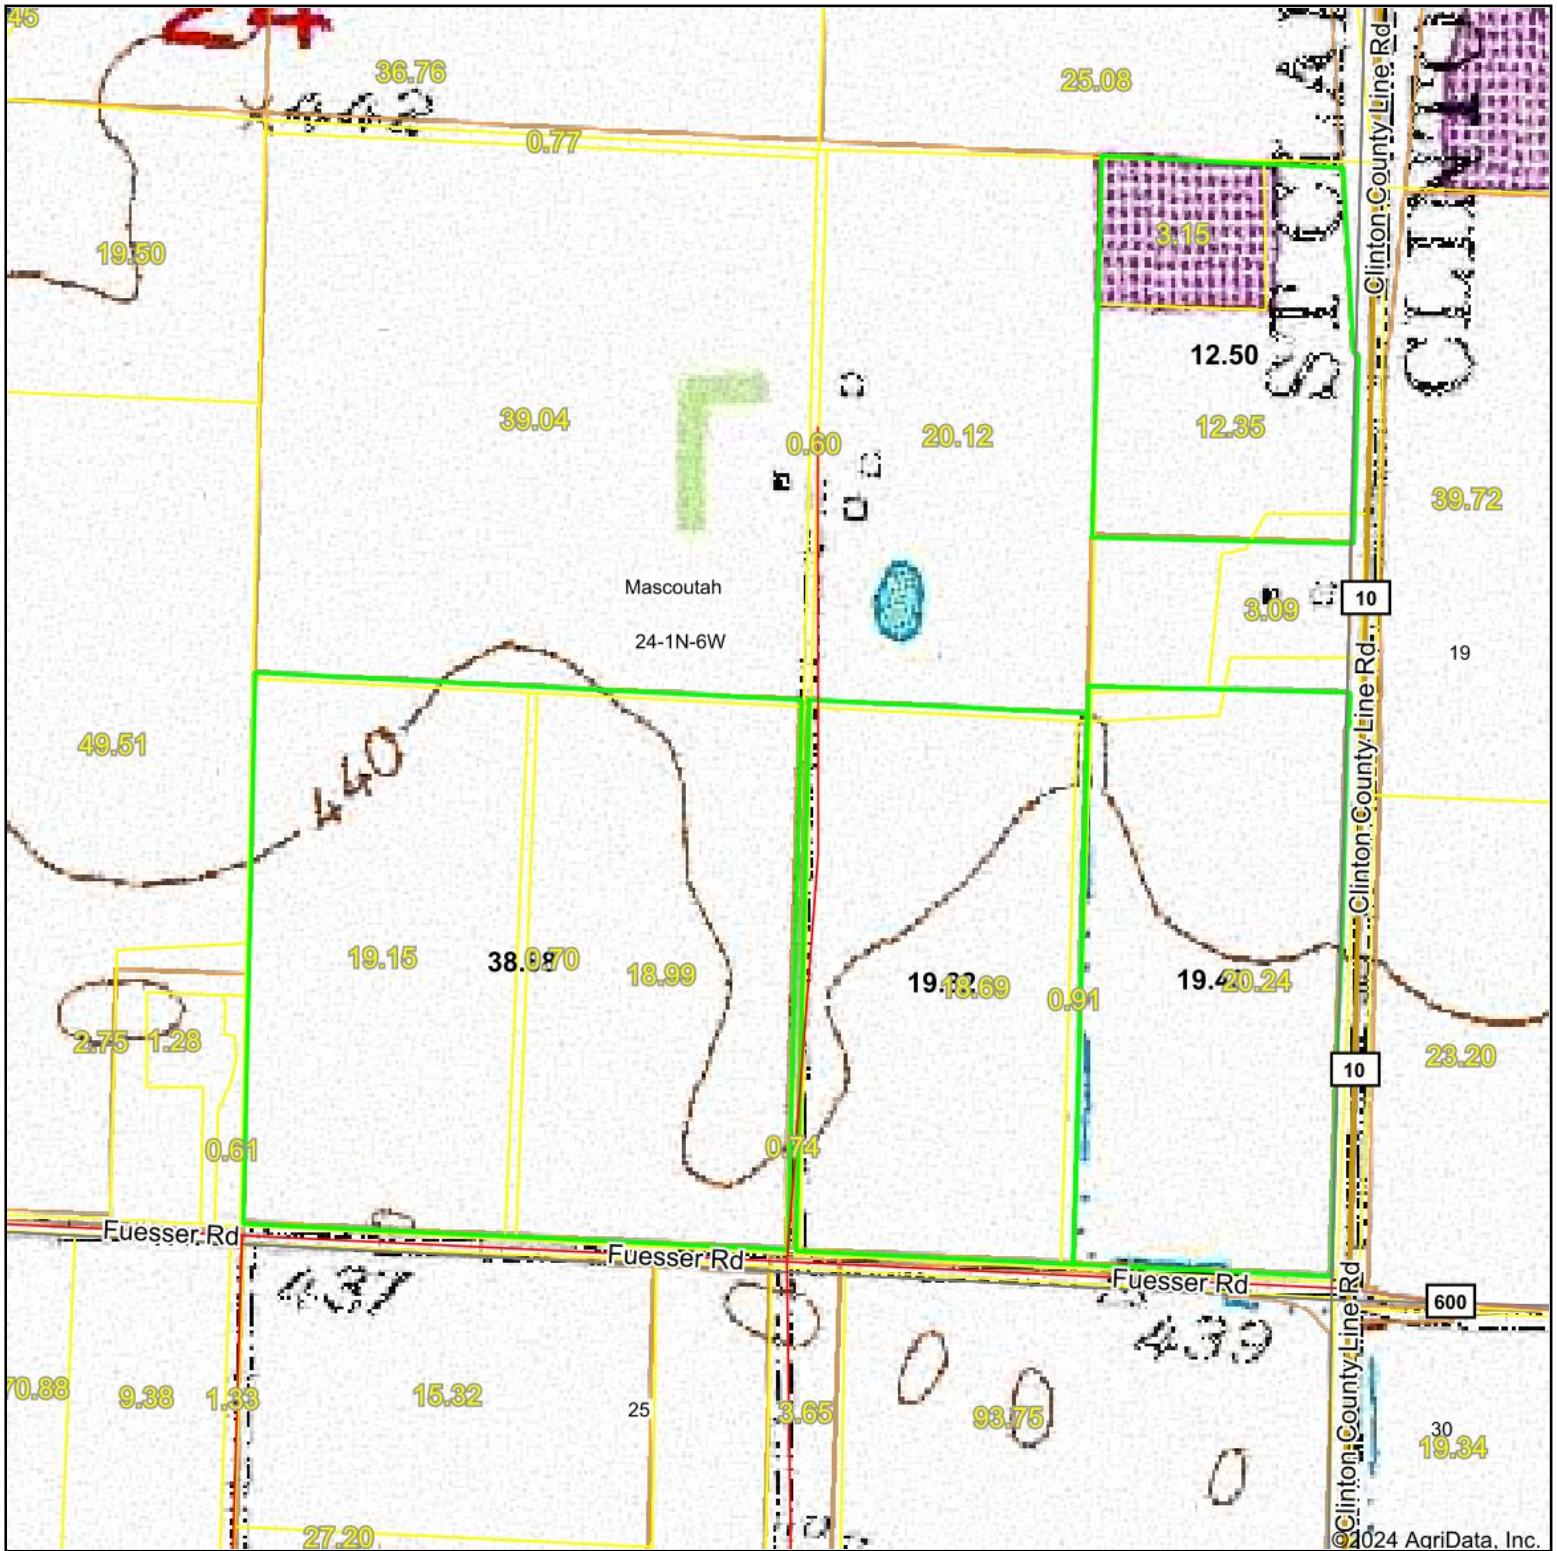

Topography Map

©2024 AgriData, Inc.

Map Center: 38° 30' 45.72, -89° 42' 35.38

24-1N-6W
St. Clair County
Illinois

9/30/2024

Maps Provided By:

© AgriData, Inc. 2023 www.AgridataInc.com

Field borders provided by Farm Service Agency as of 5/21/2008.