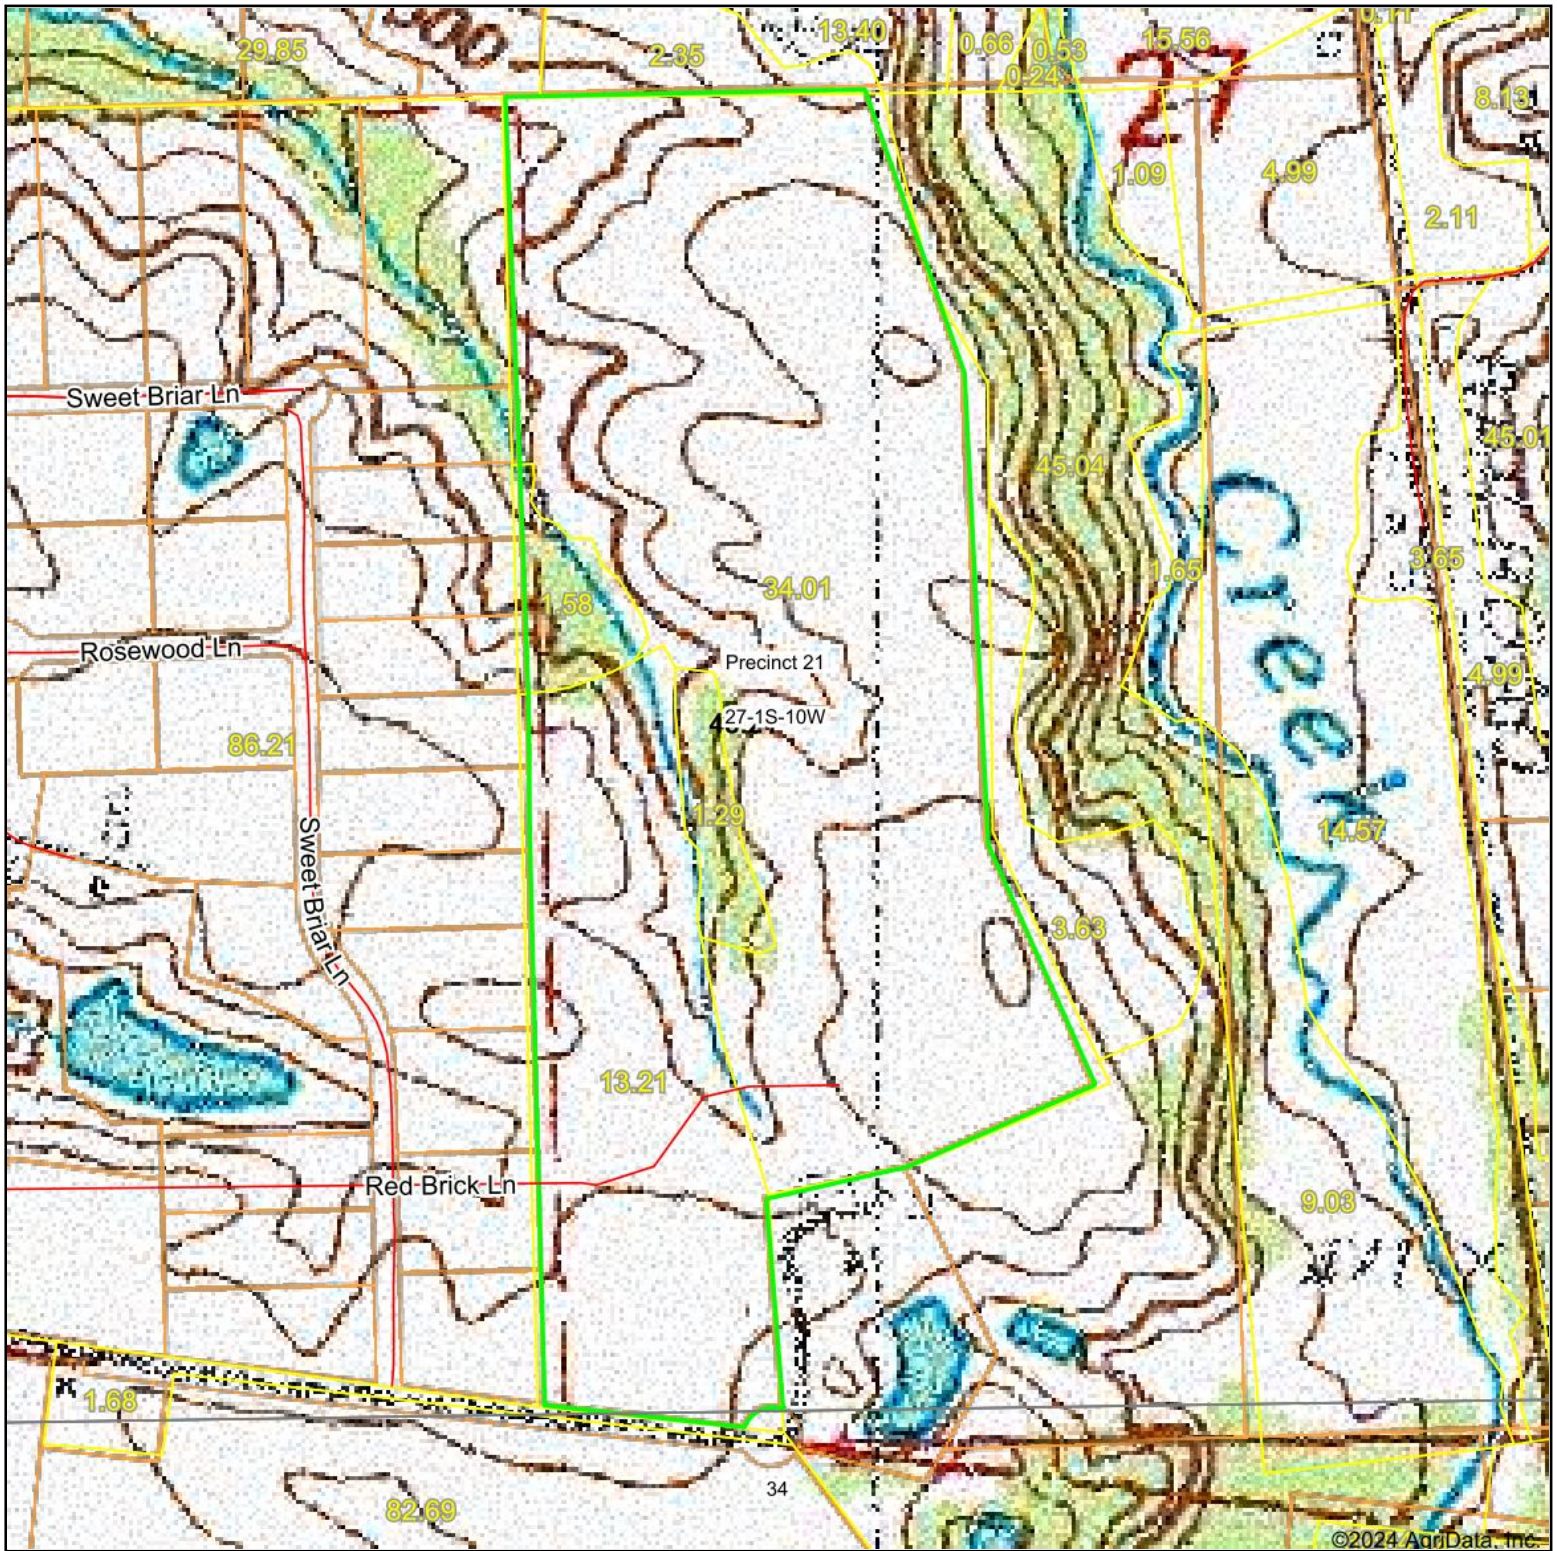

Topography Map

Map Center: 38° 24' 58.66, -90° 11' 40.81

27-1S-10W
Monroe County
Illinois

11/14/2024

Maps Provided By:

© AgriData, Inc. 2023

www.AgridataInc.com