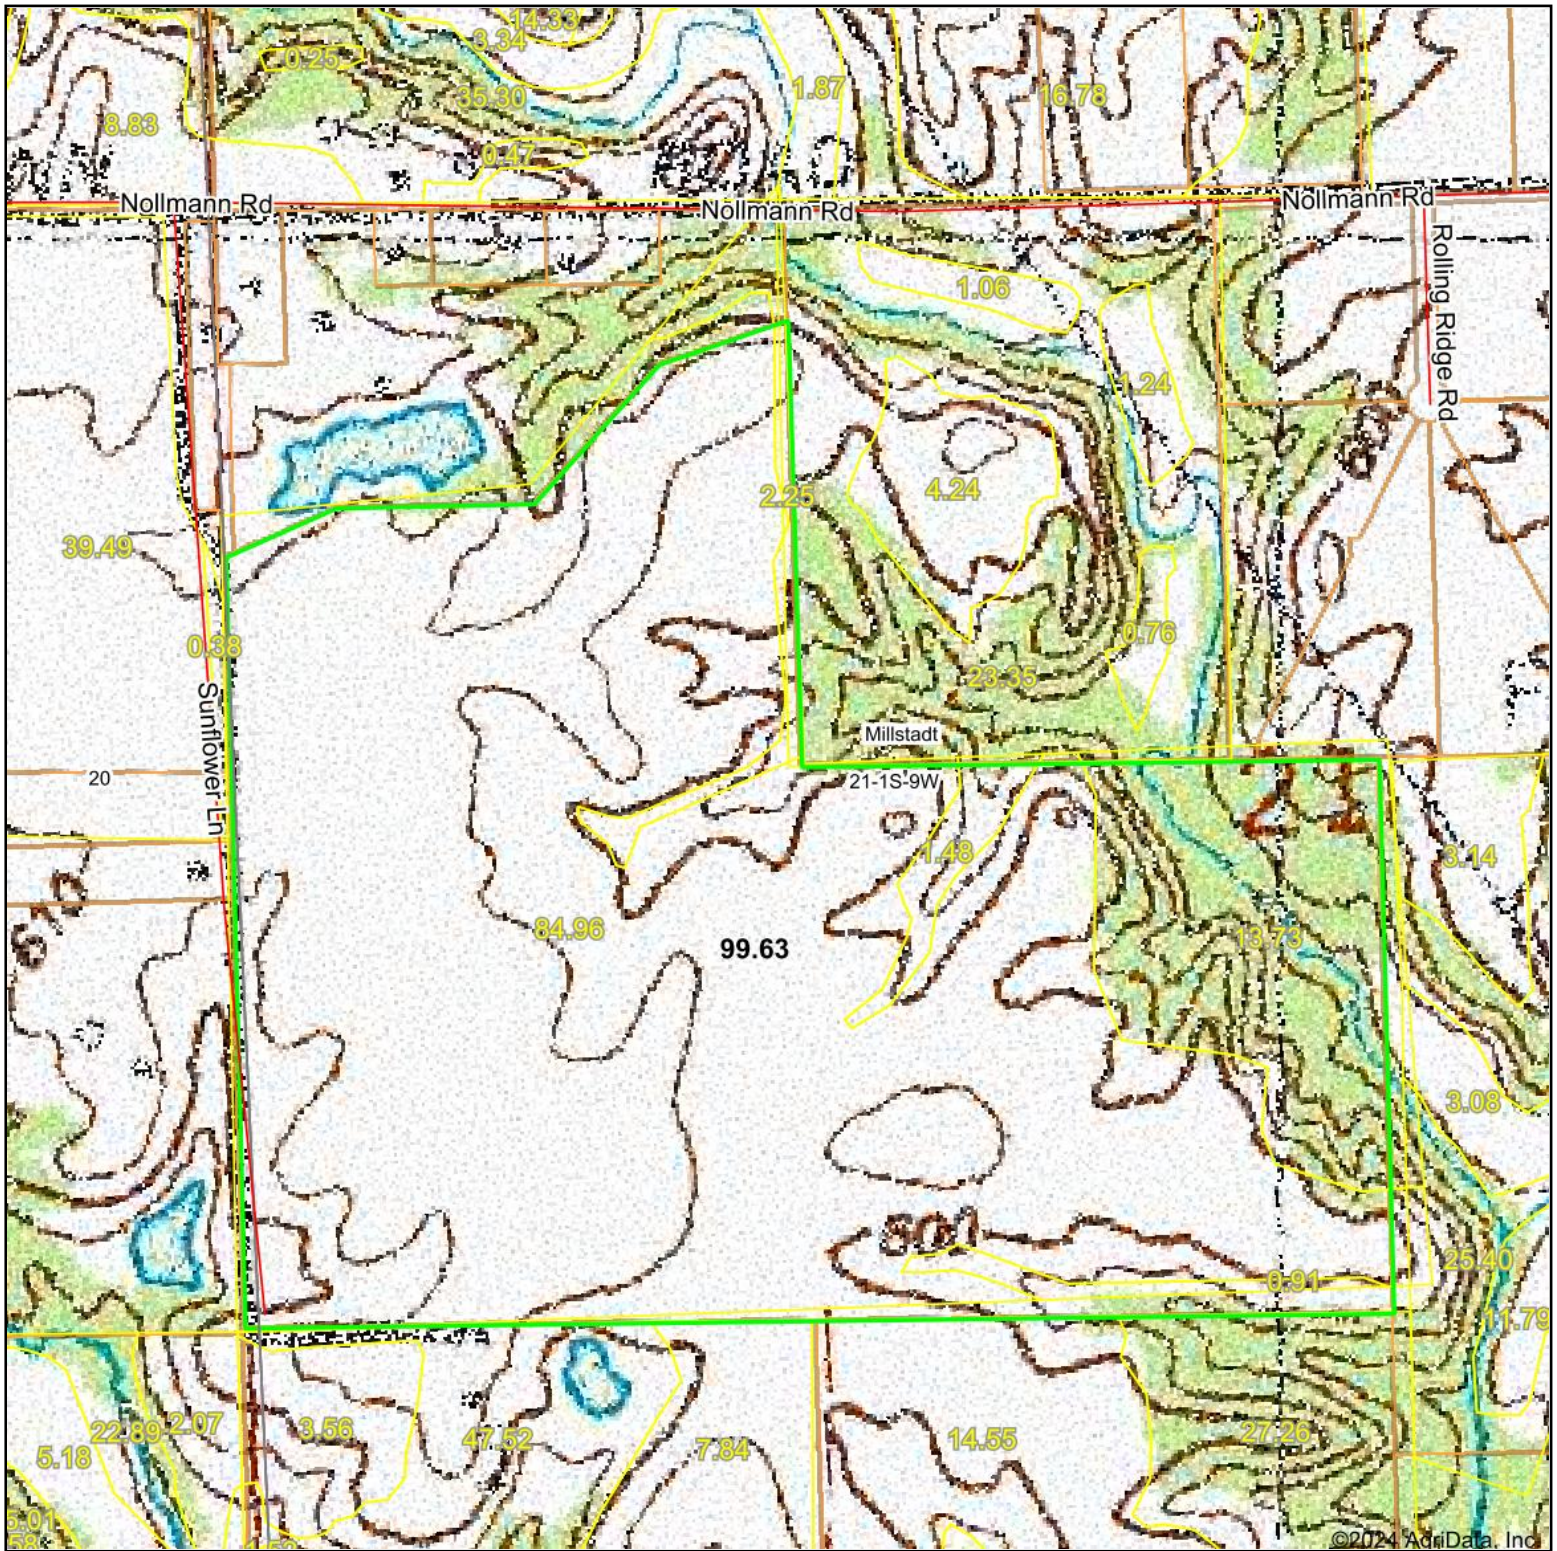

Topography Map

Map Center: 38° 25' 58.82, -90° 6' 20.6

21-1S-9W
St. Clair County
Illinois

11/5/2024

Maps Provided By:

© AgriData, Inc. 2023 www.AgriDataInc.com