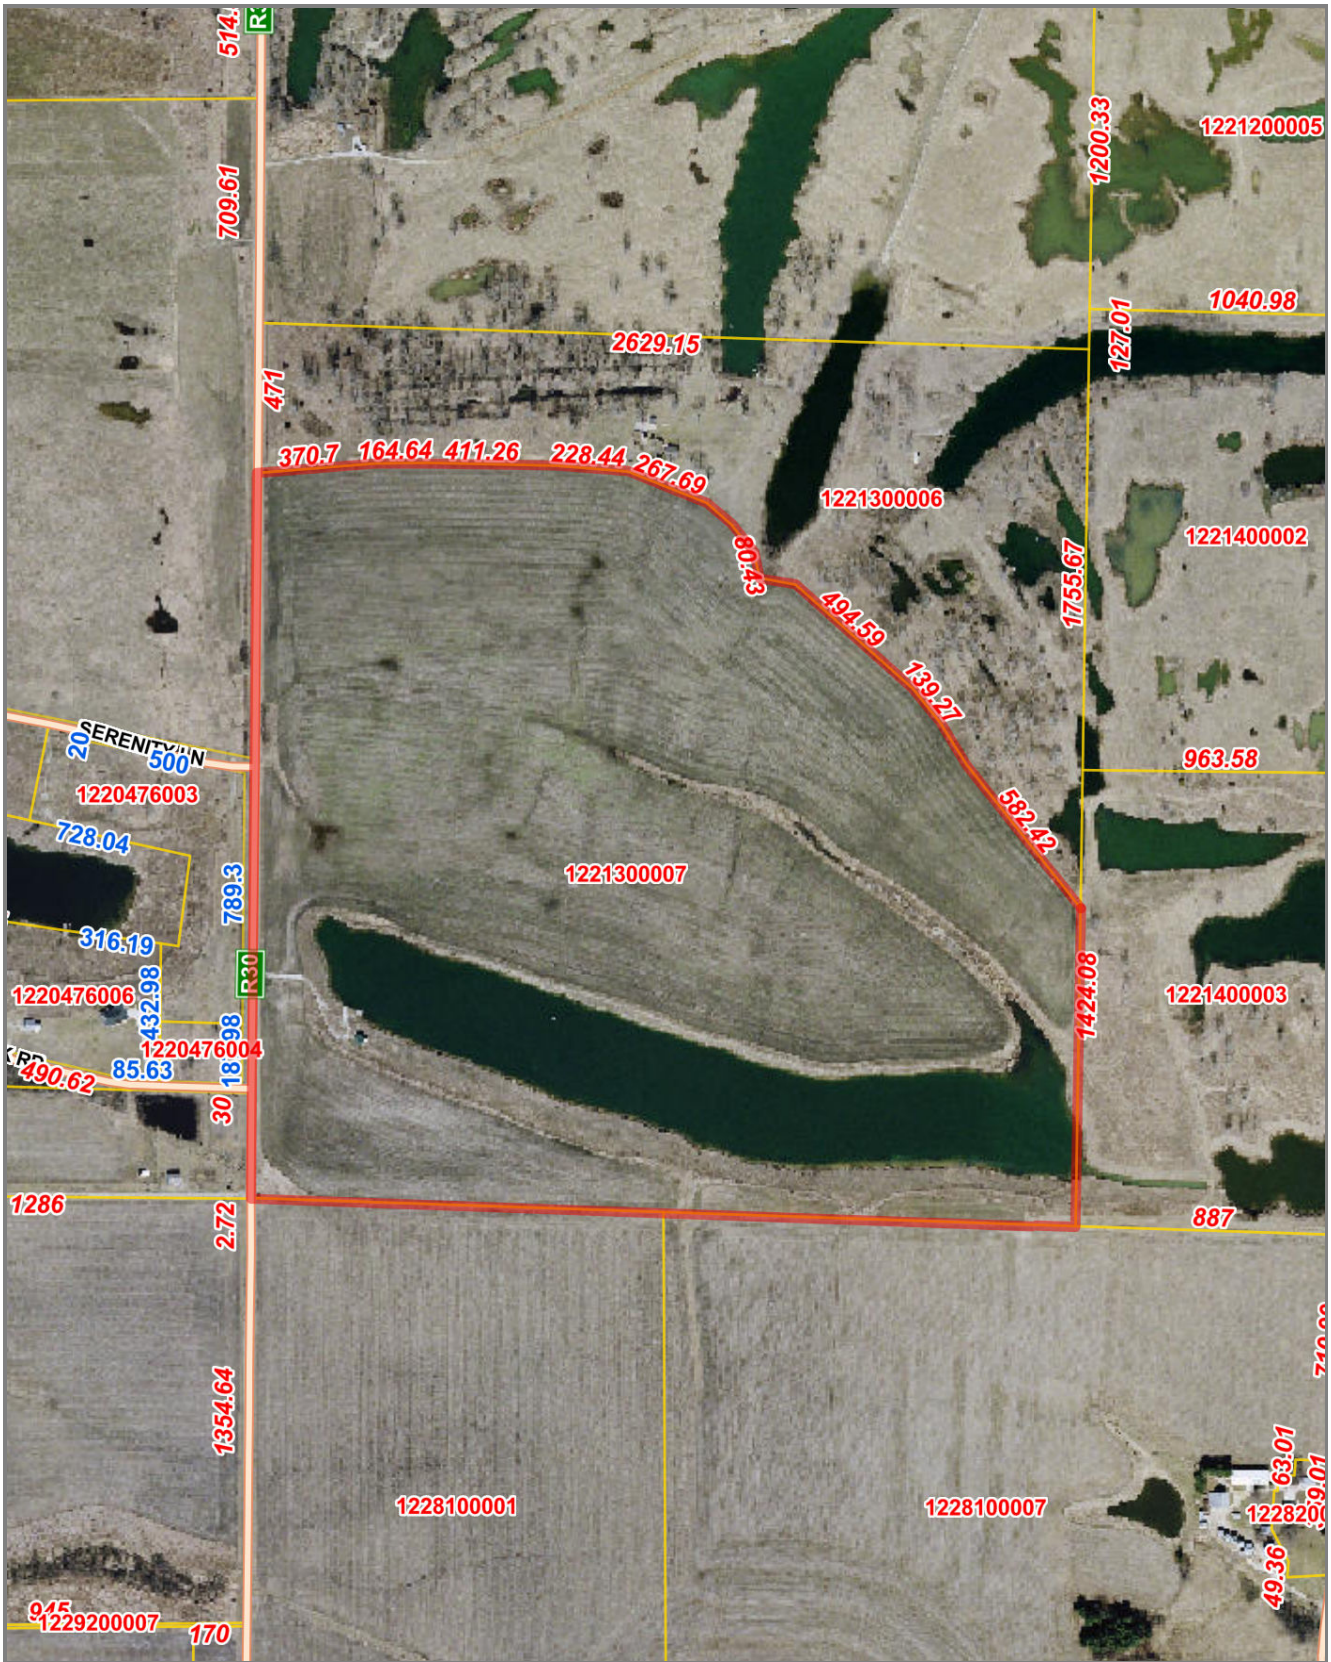

979A_Eden Rd, Hanna, IL 61536

Disclaimer: Data is provided 'as is' without warranty or any representation of accuracy, timeliness or completeness. The burden for determining fitness for, or the appropriateness for use, rests solely on the requester. The requester acknowledges and accepts the limitations of the Data, including the fact that the Data is in a constant state of maintenance. This website is NOT intended

Map Scale
1 inch = 752 feet
 2/7/2025

*to be used for legal litigation or boundary disputes and is informational only. -
Peoria County GIS Division*