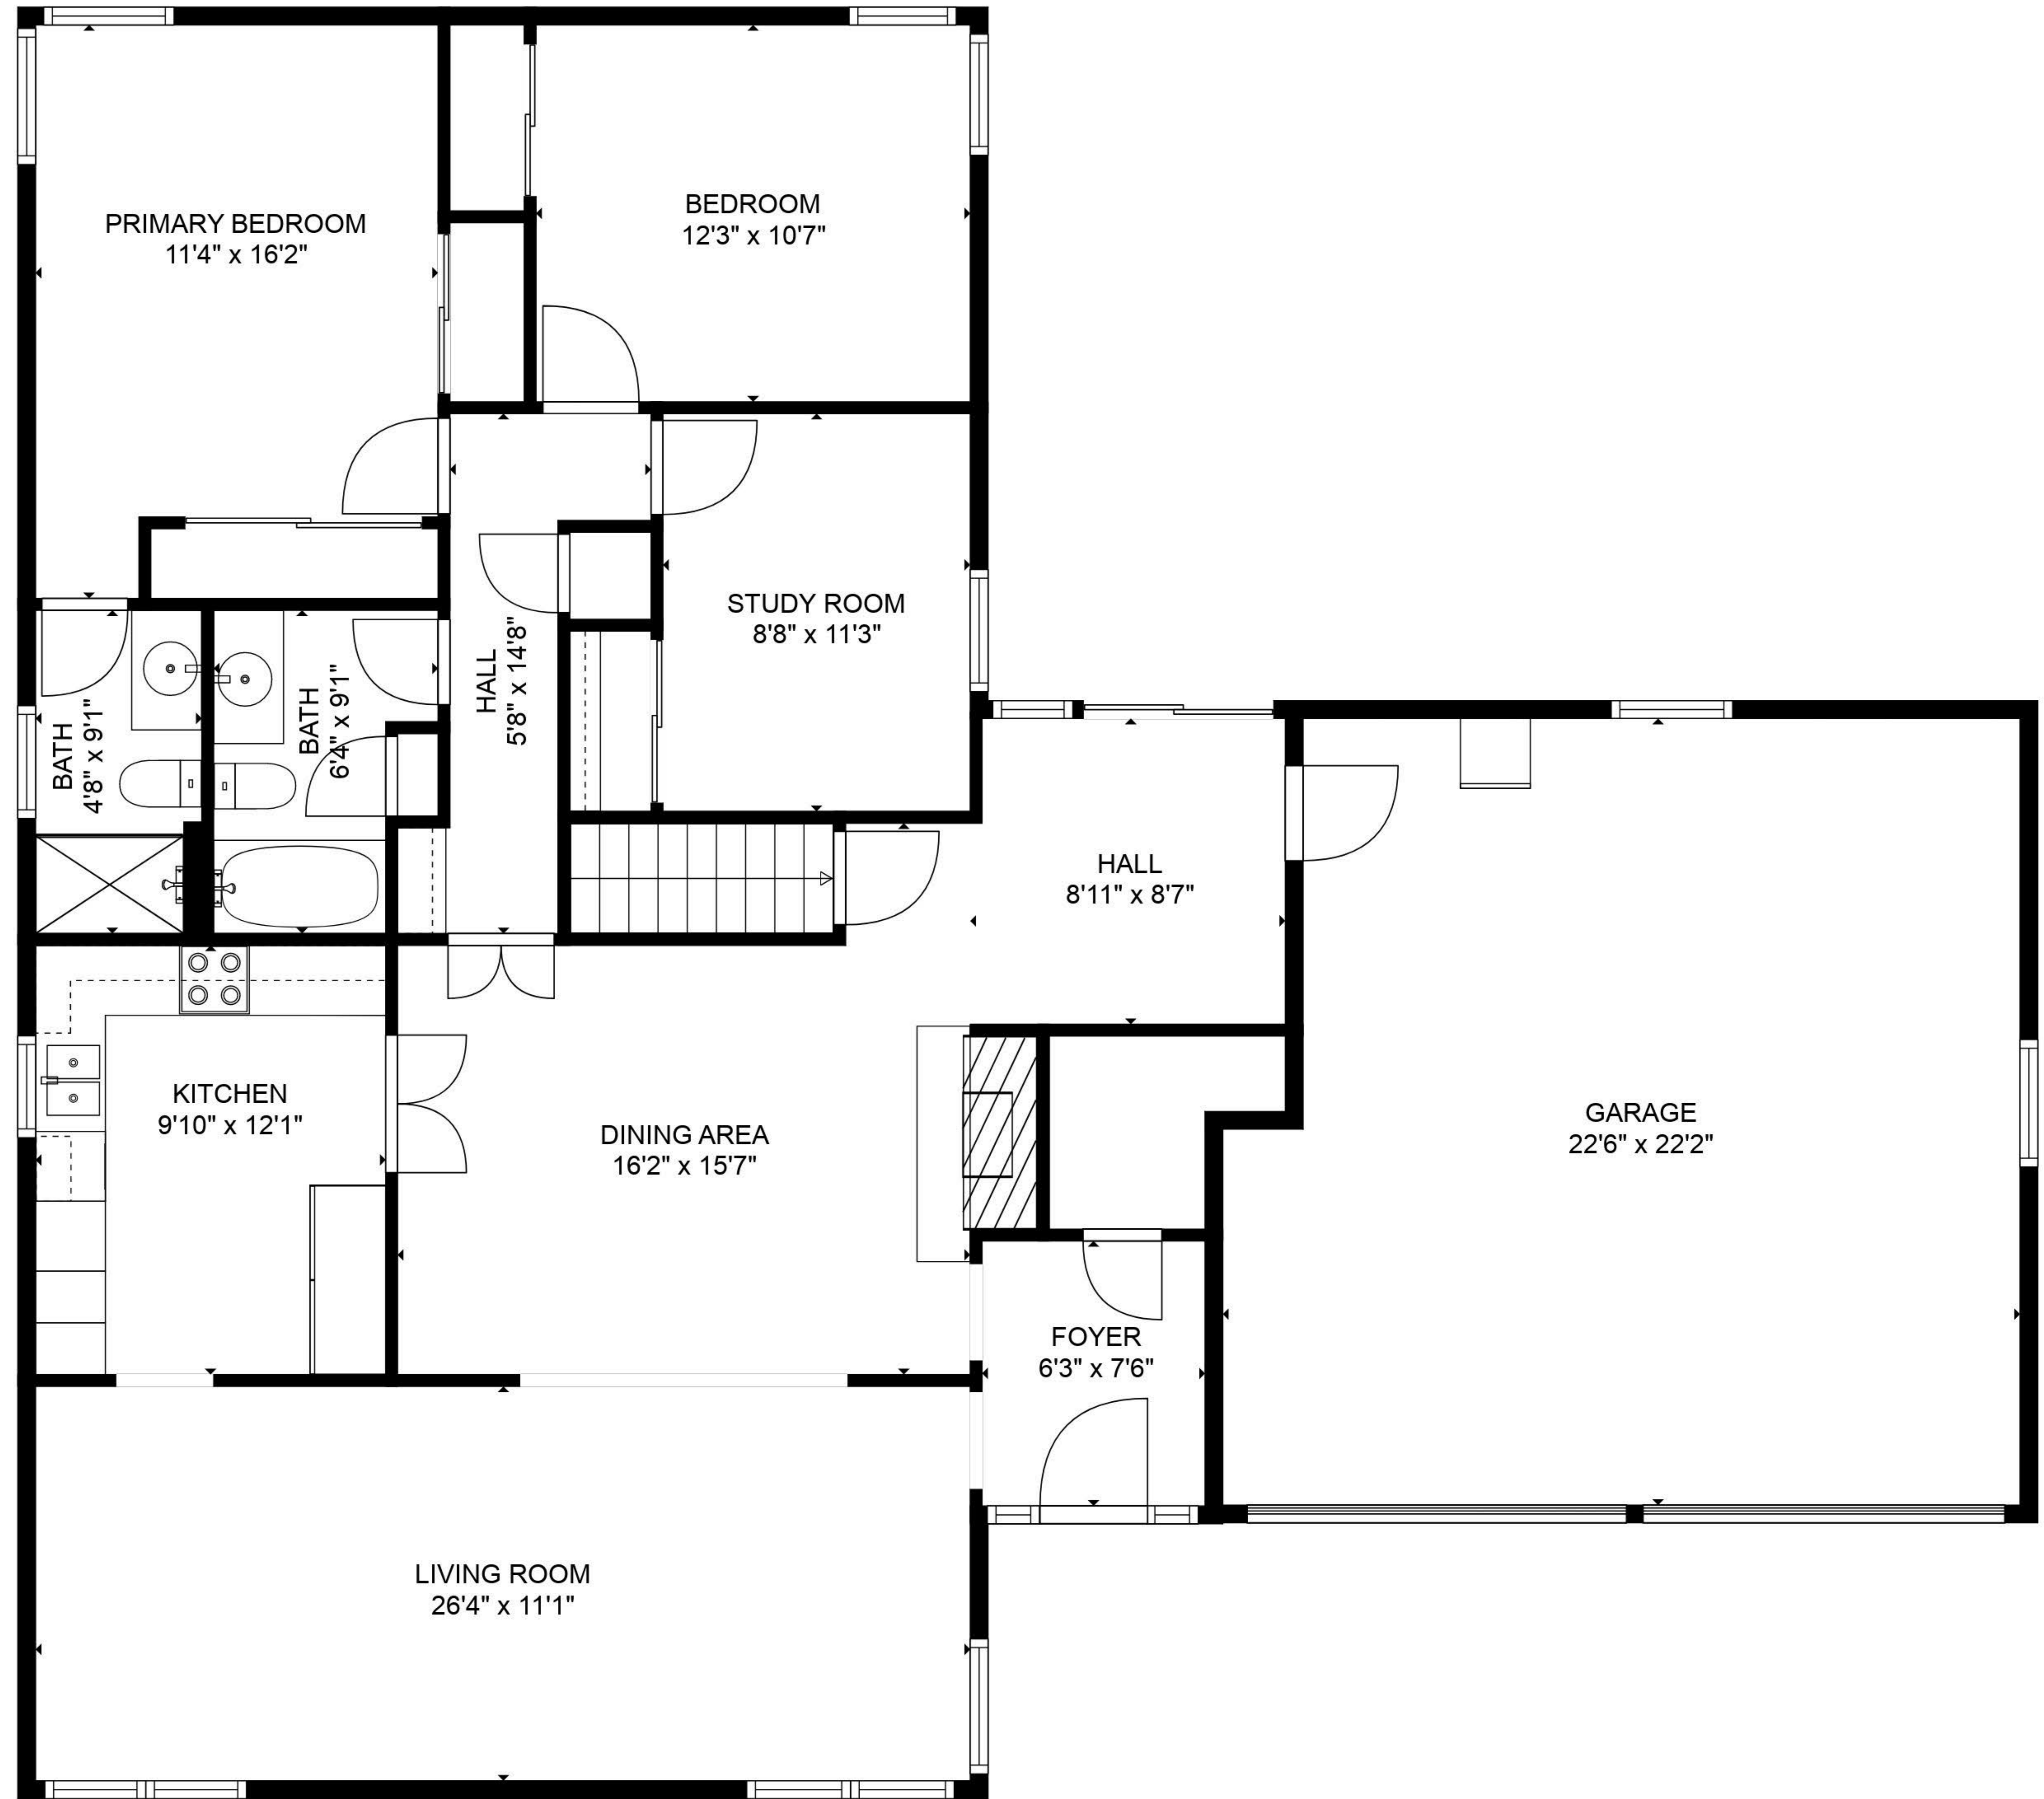

FLOOR 1

FLOOR 2

**TOTAL: 2781 sq. ft**  
 BELOW GROUND: 1305 sq. ft, FLOOR 2: 1476 sq. ft  
 EXCLUDED AREAS: GARAGE: 472 sq. ft

SIZES AND DIMENSIONS ARE APPROXIMATE, ACTUAL MAY VARY.